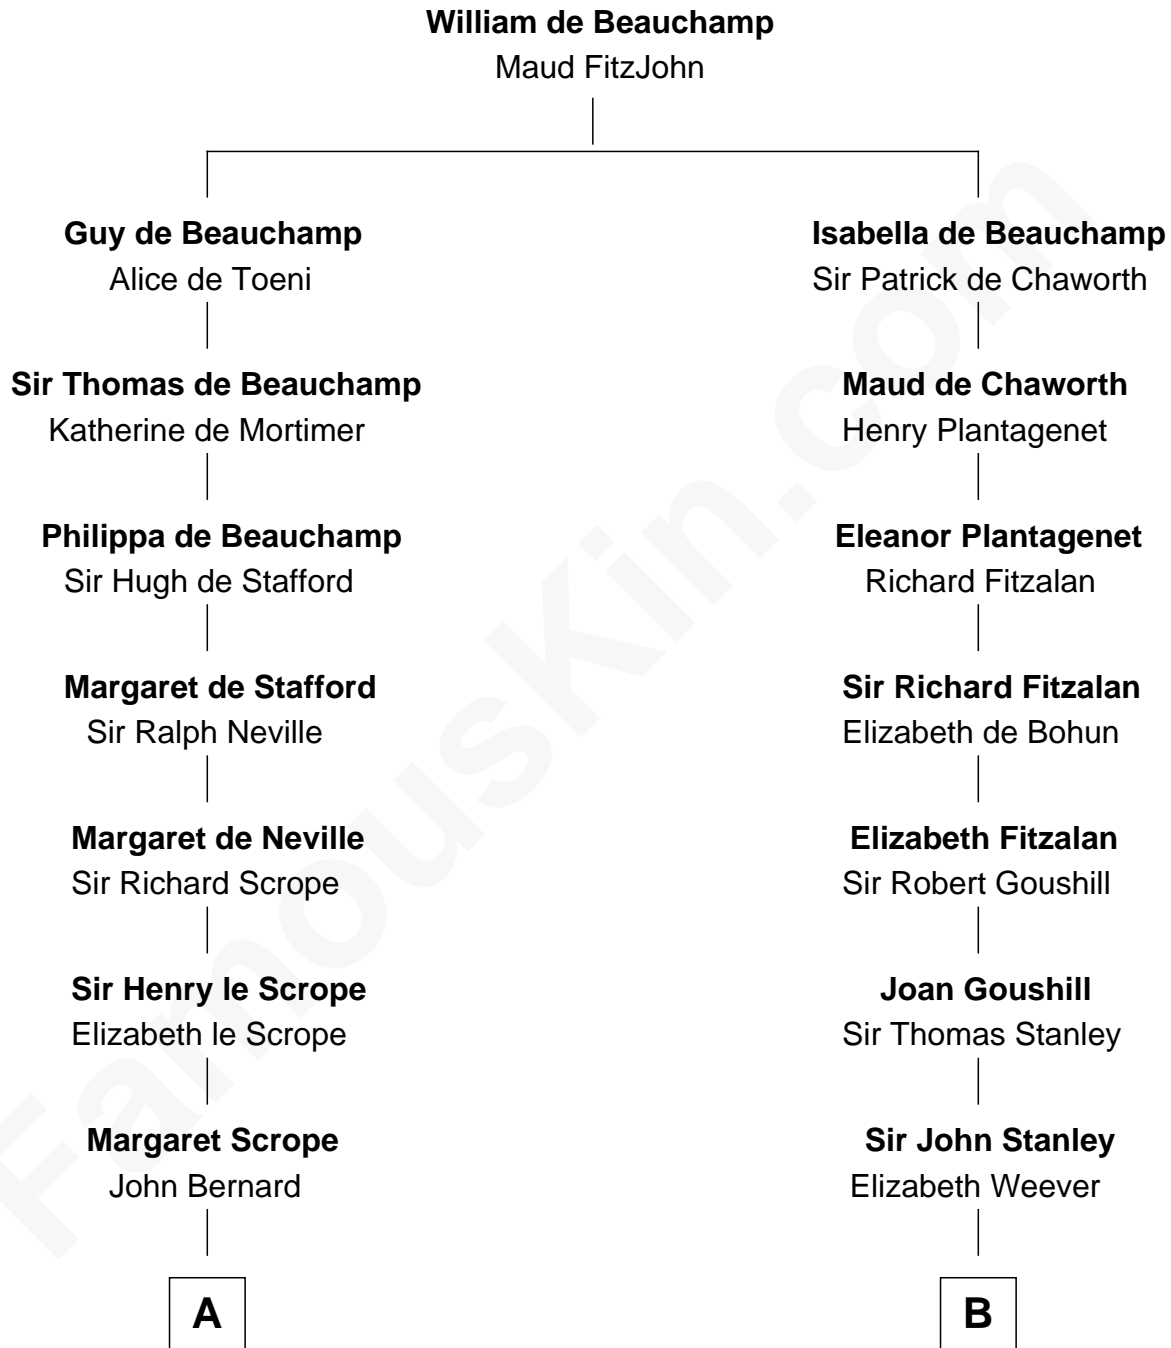

FamousKin.com
Relationship Chart of
Benjamin Harrison
23rd U.S. President

18th cousin 2 times removed of
Juliette Gordon Low
Founder of the Girl Scouts

C

John Scott Harrison
Elizabeth Ramsey Irwin

Benjamin Harrison
23rd U.S. President

D

Frances Wolcott
Arthur William Magill

Juliette Augusta Magill
John Harris Kinzie

Eleanor Lytle Kinzie
William Washington Gordon

Juliette Gordon Low
Founder of the Girl Scouts