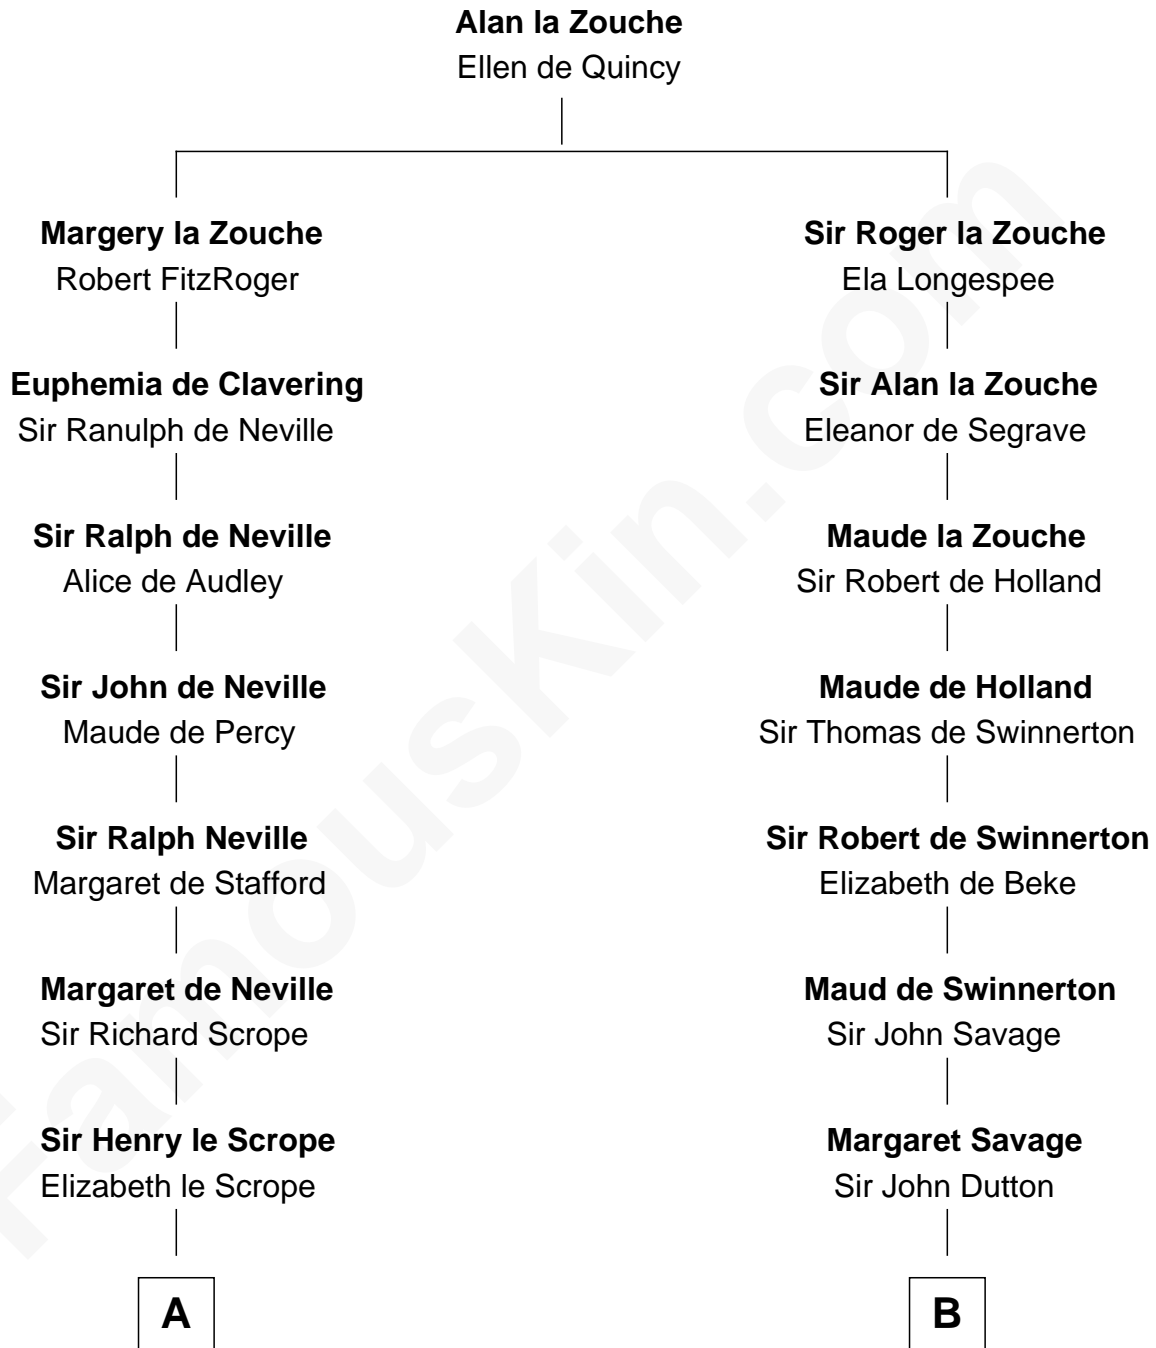

FamousKin.com
Relationship Chart of
Benjamin Harrison
23rd U.S. President

19th cousin 1 time removed of

Stephen A. Douglas
Participated in Lincoln-Douglas Debates

C

Gen. William Henry Harrison

Anna Tuthill Symmes

John Scott Harrison

Elizabeth Ramsey Irwin

Benjamin Harrison

23rd U.S. President

D

Benjamin Fiske

Susannah Briggs

Rev. Nathaniel Fiske