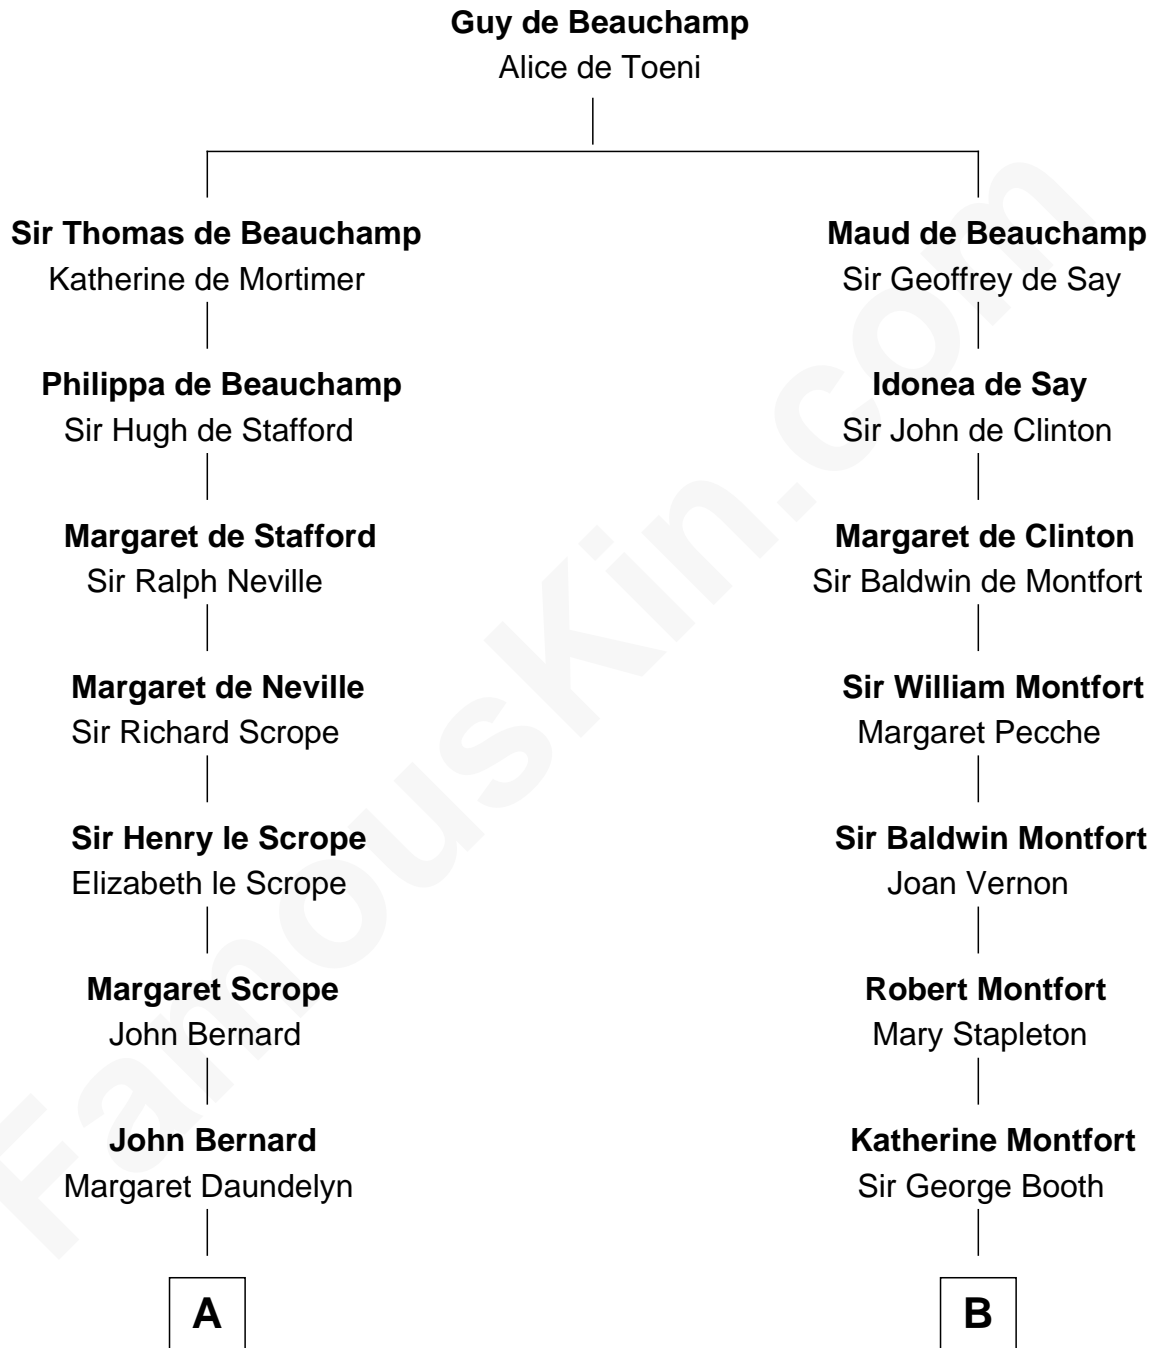

FamousKin.com
Relationship Chart of
Benjamin Harrison
23rd U.S. President

17th cousin 1 time removed of

Stephen A. Douglas
Participated in Lincoln-Douglas Debates

C

Sarah Fiske

Dr. Stephen Arnold Douglass

Stephen A. Douglas

The Lincoln-Douglas Debates

FamousKin.com