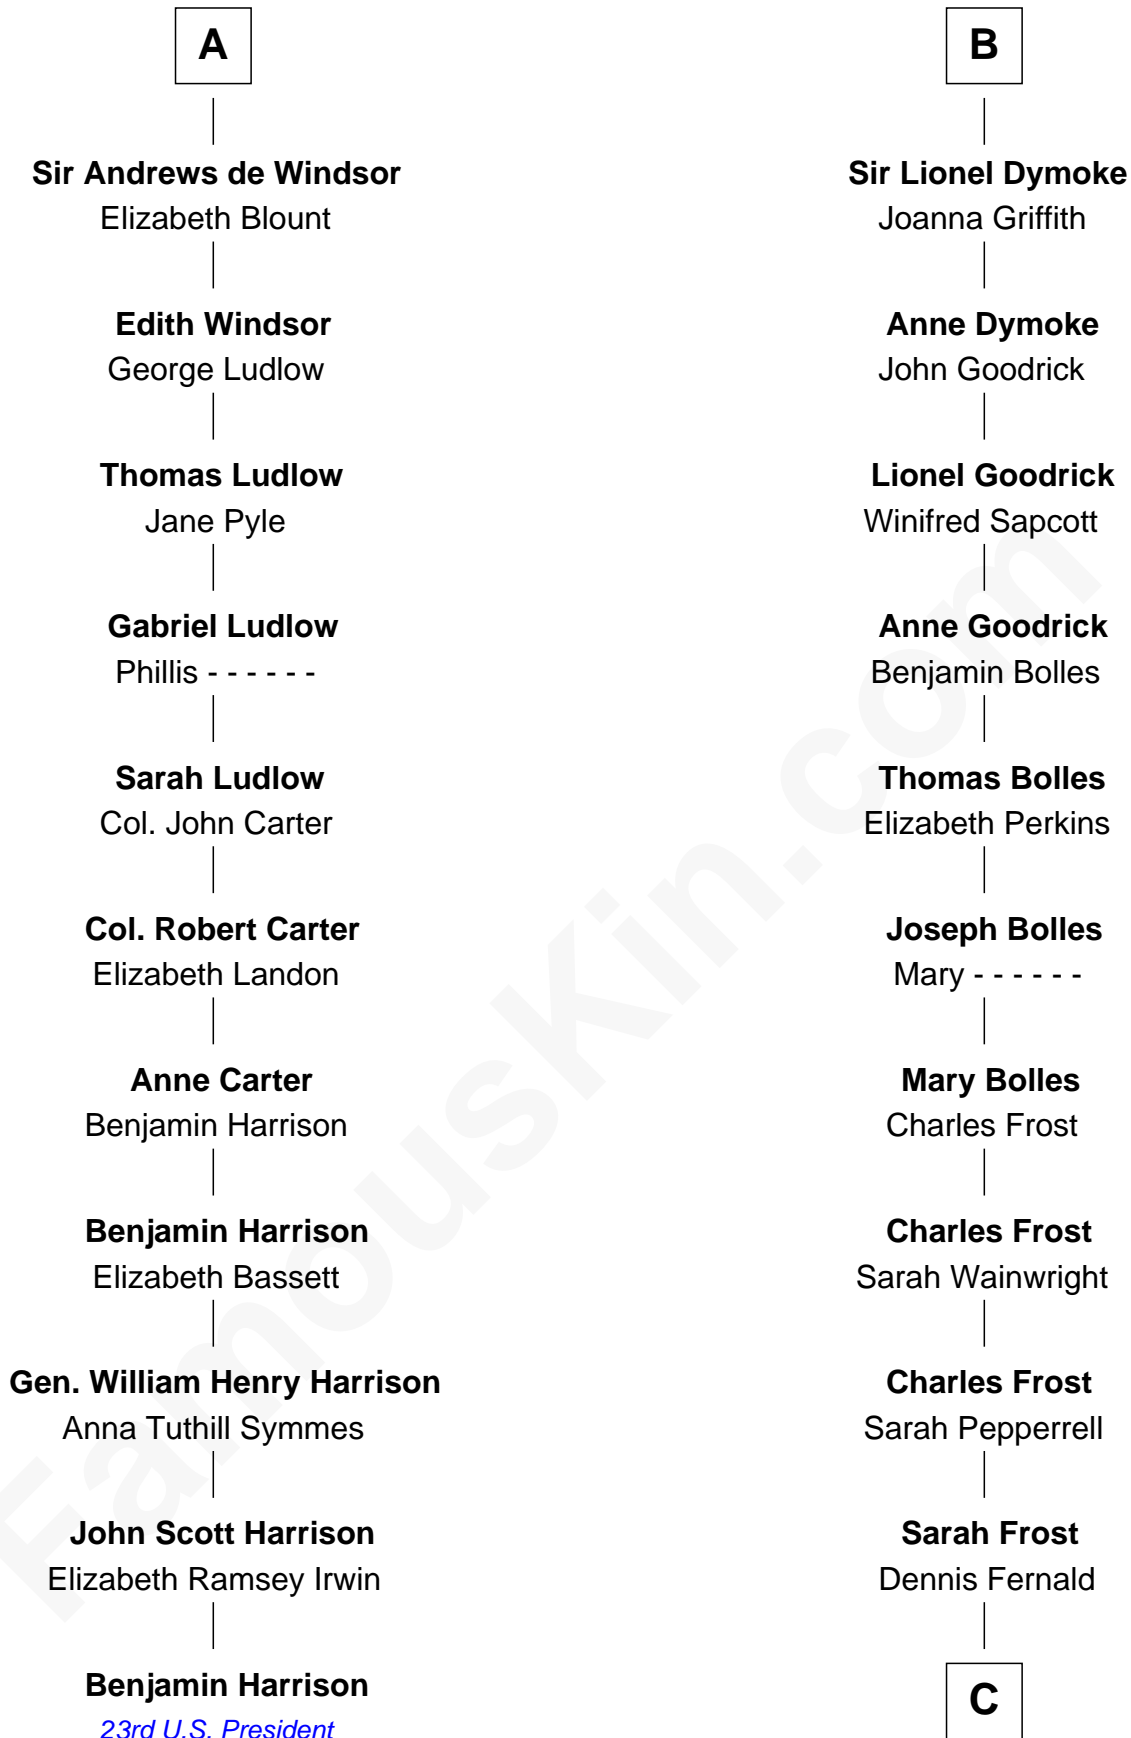

FamousKin.com
Relationship Chart of
Benjamin Harrison
23rd U.S. President

17th cousin 3 times removed of

John Fremont Hill
45th Governor of Maine

C

Miriam Fernald

William Leighton

Andrew Pepperrell Leighton

Sarah Catherine Odiorne

Miriam Leighton

William Hill

John Fremont Hill

45th Governor of Maine

FamousKin.com