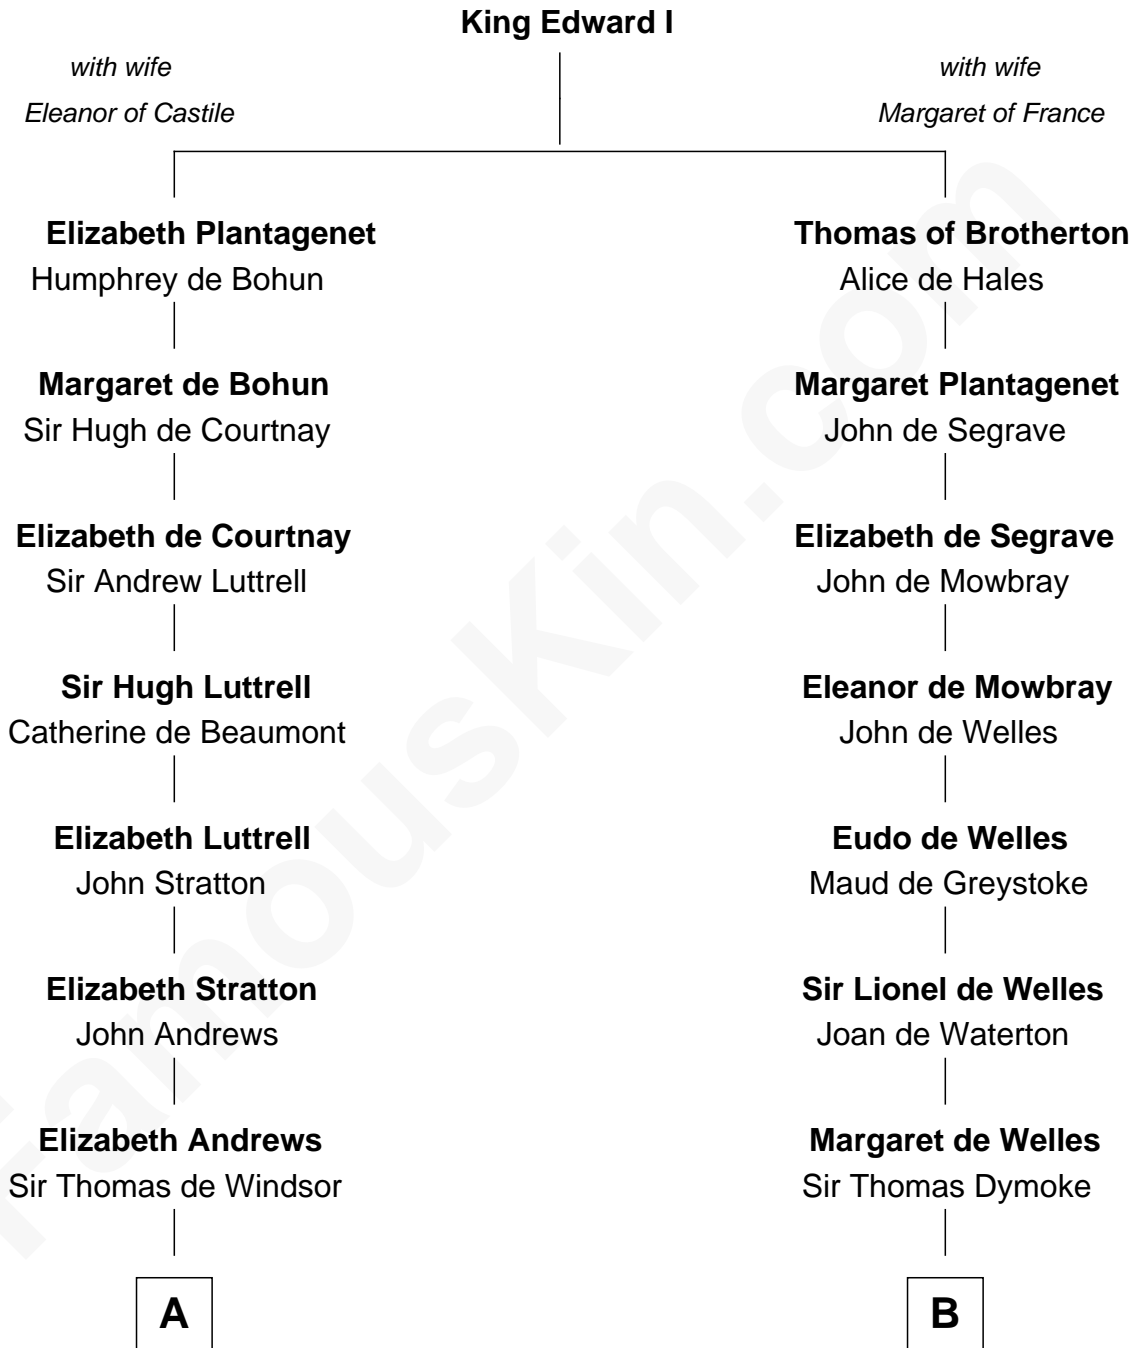

FamousKin.com
Relationship Chart of
Benjamin Harrison
23rd U.S. President

17th cousin 3 times removed of

John Fremont Hill
45th Governor of Maine

C

Miriam Fernald

William Leighton

Andrew Pepperrell Leighton

Sarah Catherine Odiorne

Miriam Leighton

William Hill

John Fremont Hill

45th Governor of Maine

FamousKin.com