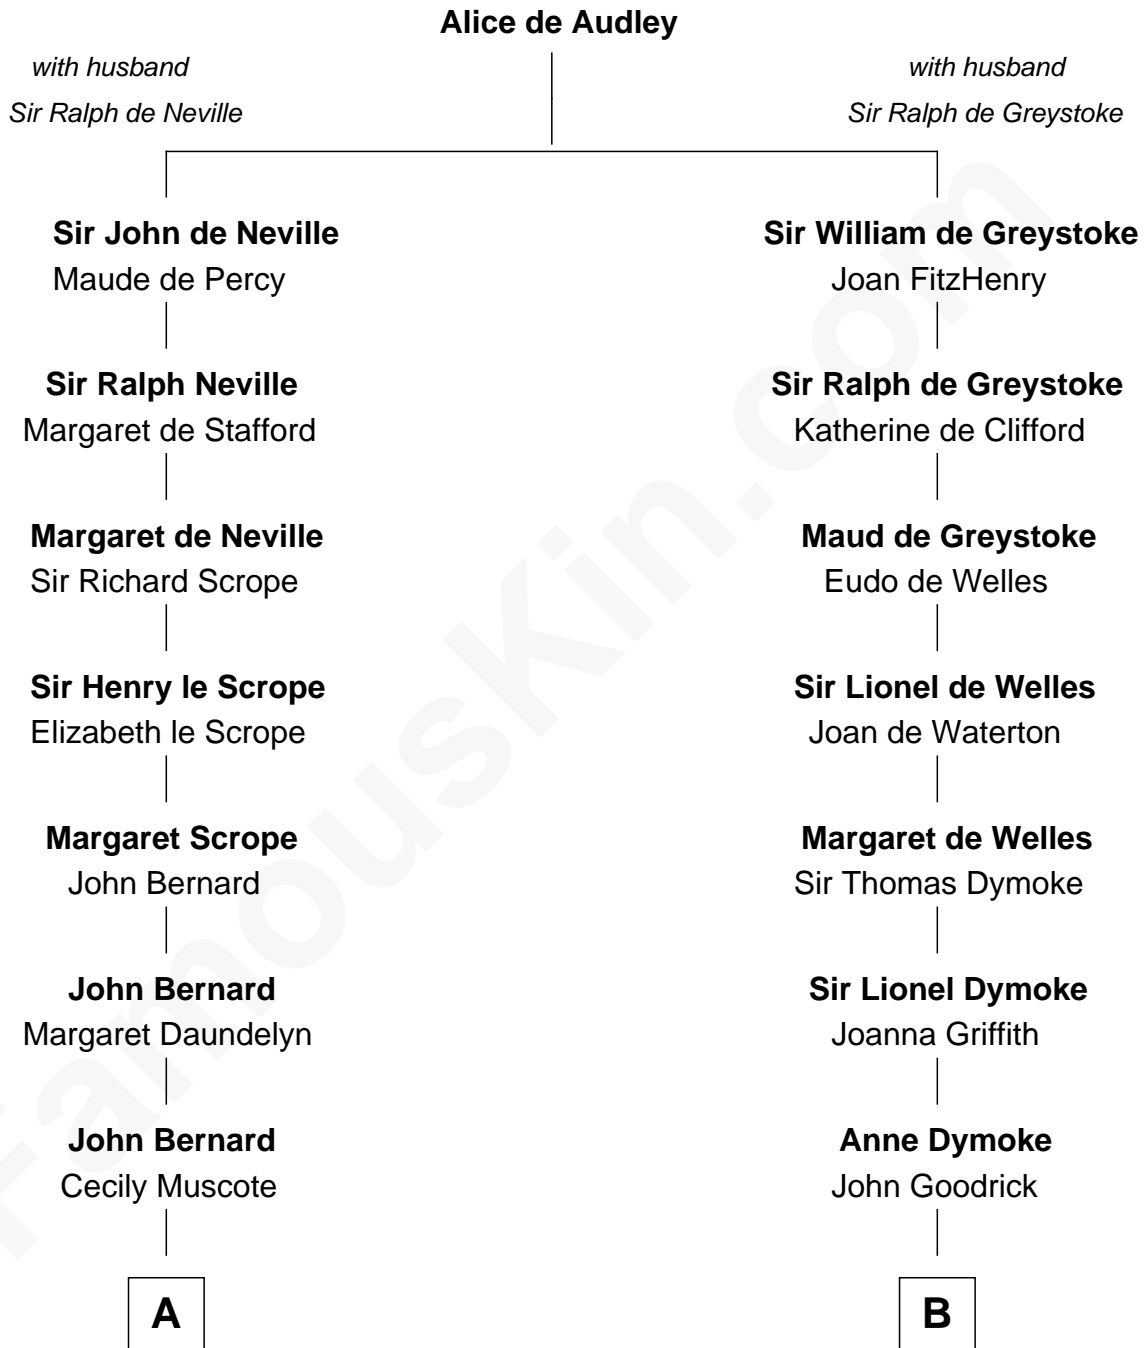

FamousKin.com
Relationship Chart of
Benjamin Harrison
23rd U.S. President

16th cousin 2 times removed of
John Fremont Hill
45th Governor of Maine

C

—
Miriam Leighton

William Hill

—
John Fremont Hill

45th Governor of Maine

FamousKin.com