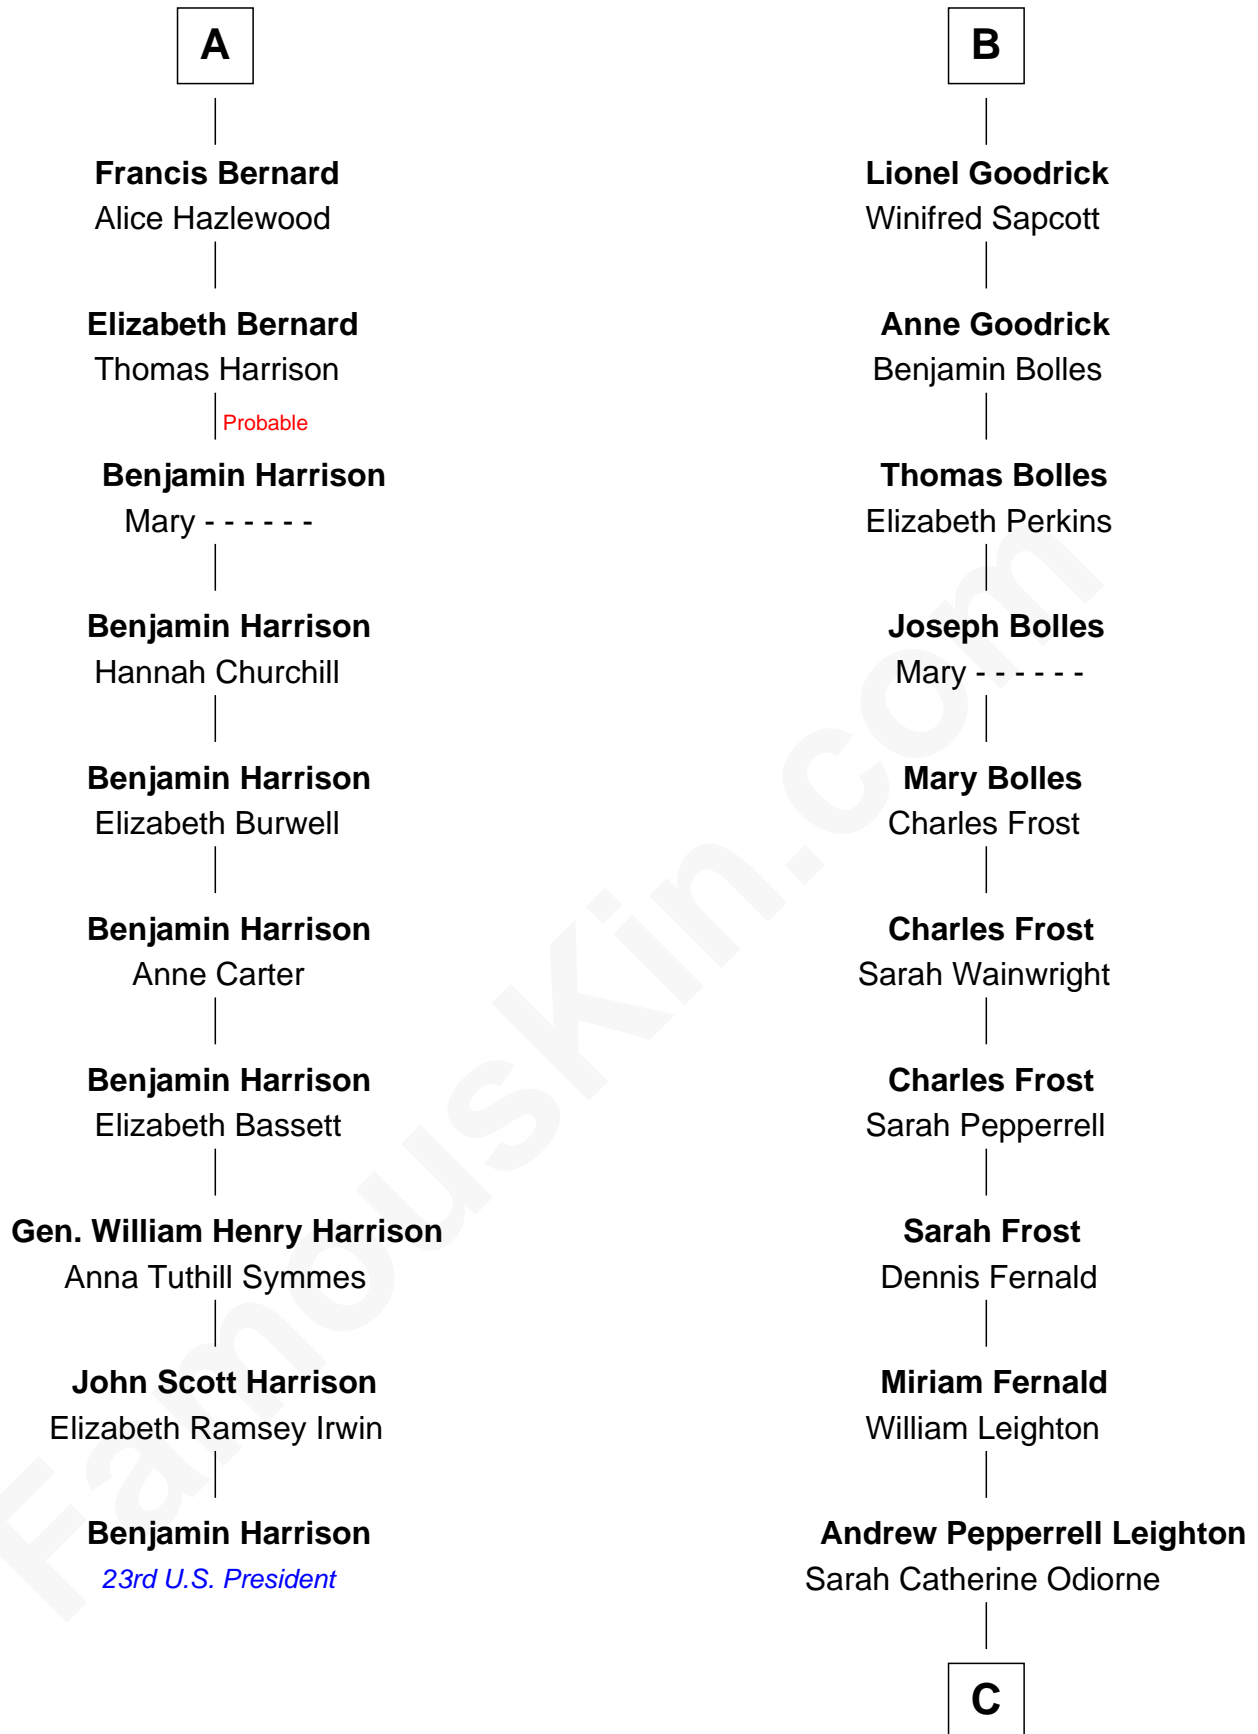

FamousKin.com
Relationship Chart of
Benjamin Harrison
23rd U.S. President

16th cousin 2 times removed of
John Fremont Hill
45th Governor of Maine

C

—
Miriam Leighton

William Hill

—
John Fremont Hill

45th Governor of Maine

FamousKin.com