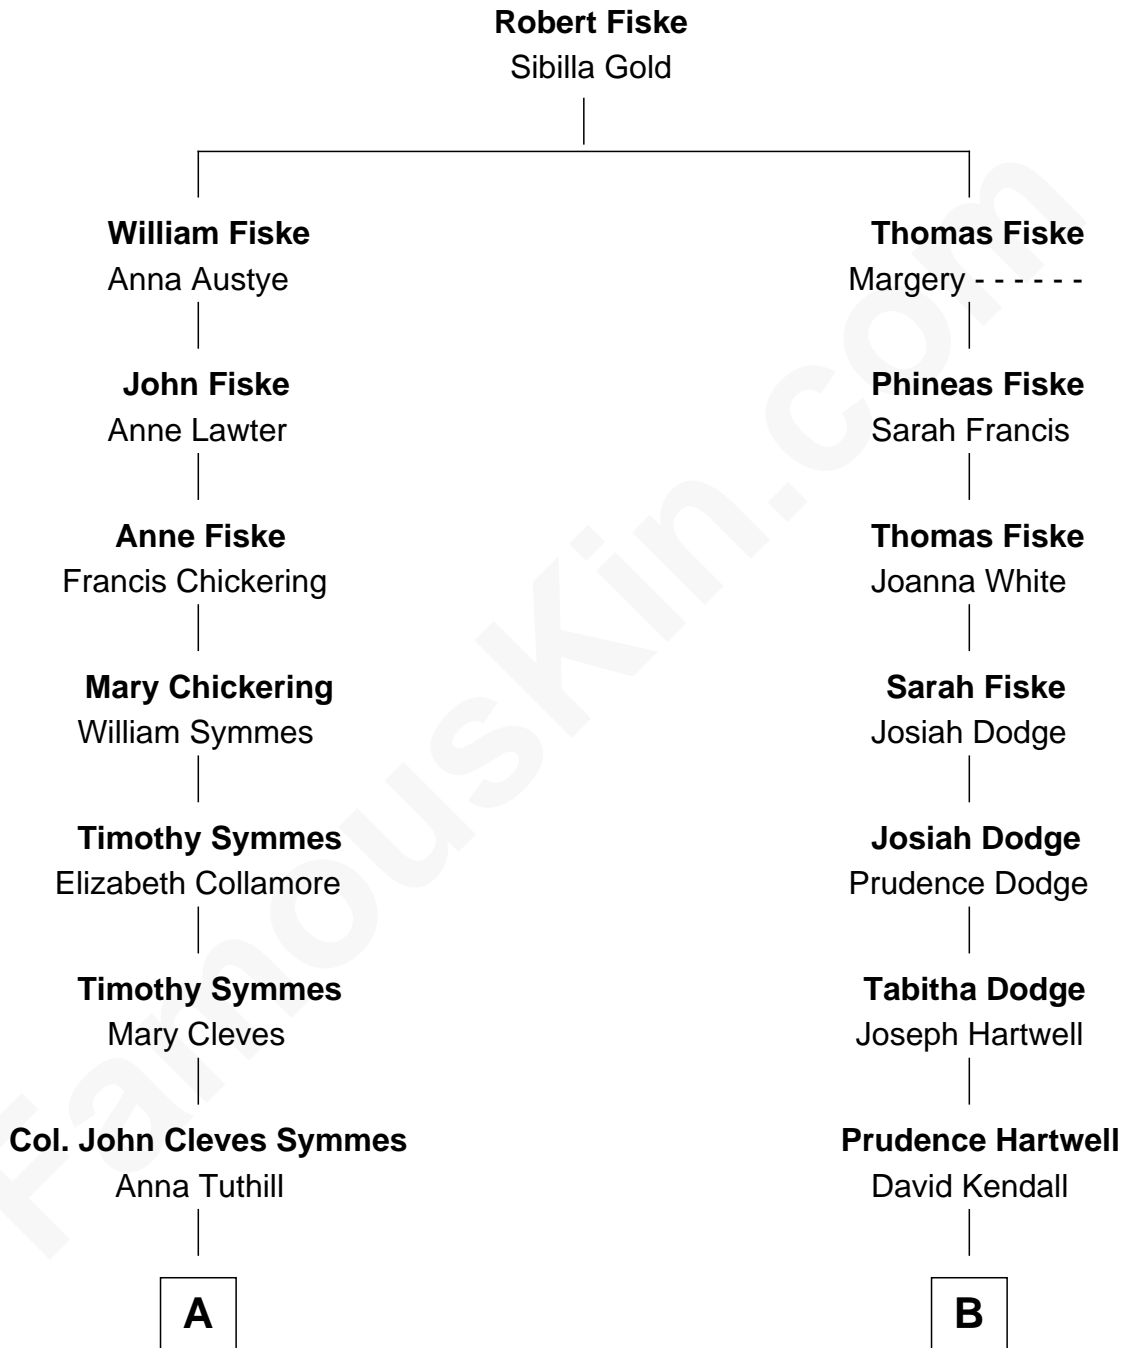

FamousKin.com
Relationship Chart of
Benjamin Harrison
23rd U.S. President

9th cousin 3 times removed of
Margot Kidder
TV and Movie Actress

A

Anna Tuthill Symmes
Gen. William Henry Harrison

John Scott Harrison
Elizabeth Ramsey Irwin

Benjamin Harrison
23rd U.S. President

B

Prudence Kendall
Martin Kendall

Isaac Platt Kendall
Caroline Partridge

Louise Kendall
Willard Kidder

Sidney Jesse Kidder
Margaret Powell

Kendall Kidder
Jocelyn Mary Wilson