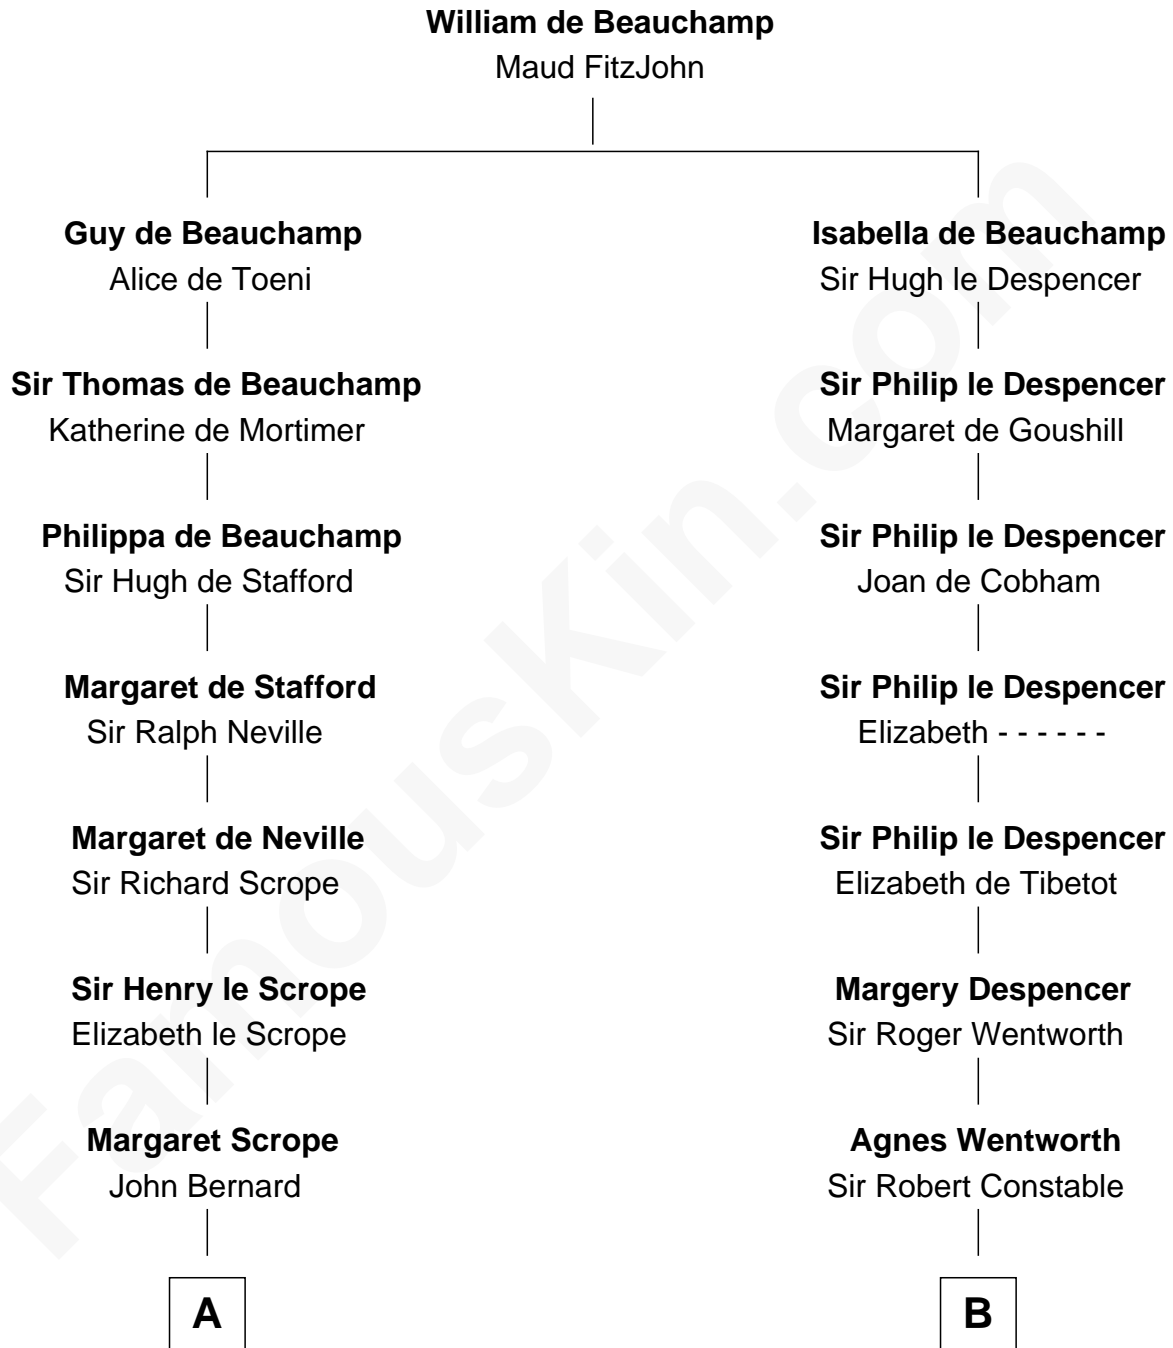

**FamousKin.com**  
**Relationship Chart of**  
**Benjamin Harrison**  
*23rd U.S. President*

18th cousin 3 times removed of  
**Katharine Hepburn**  
*Movie Actress*

**C**

**John Scott Harrison**  
Elizabeth Ramsey Irwin

**Benjamin Harrison**  
*23rd U.S. President*

**D**

**Erastus Spalding**  
Jennet Mack

**Martha Ann Spalding**  
Leman Benton Garlinghouse

**Caroline Garlinghouse**  
Alfred Augustus Houghton

**Katharine Martha Houghton**  
Thomas Norval Hepburn

**Katharine Hepburn**  
*Movie Actress*

FamousKin.com