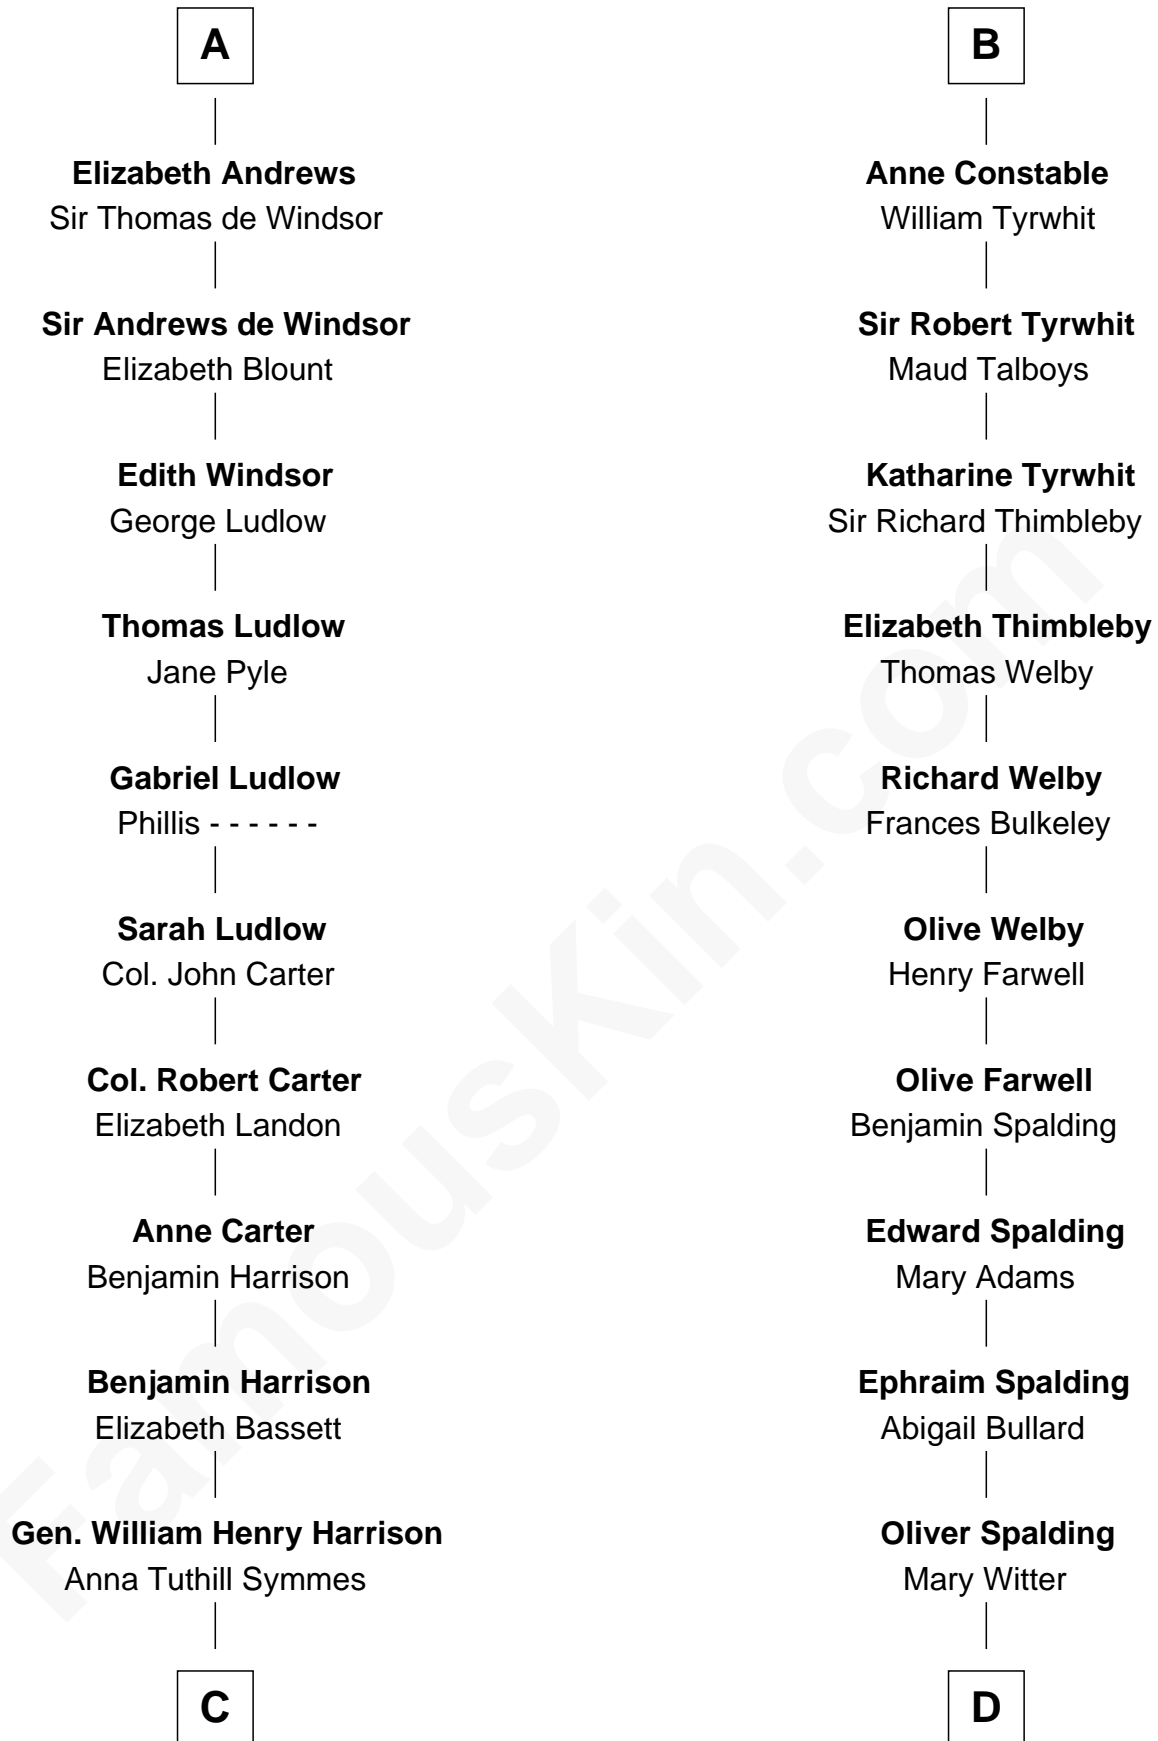

FamousKin.com
Relationship Chart of
Benjamin Harrison
23rd U.S. President

18th cousin 3 times removed of
Katharine Hepburn
Movie Actress

Sir Hugh le Despencer
 Aveline Basset

C

John Scott Harrison
Elizabeth Ramsey Irwin

Benjamin Harrison
23rd U.S. President

D

Erastus Spalding
Jennet Mack

Martha Ann Spalding
Leman Benton Garlinghouse

Caroline Garlinghouse
Alfred Augustus Houghton

Katharine Martha Houghton
Thomas Norval Hepburn