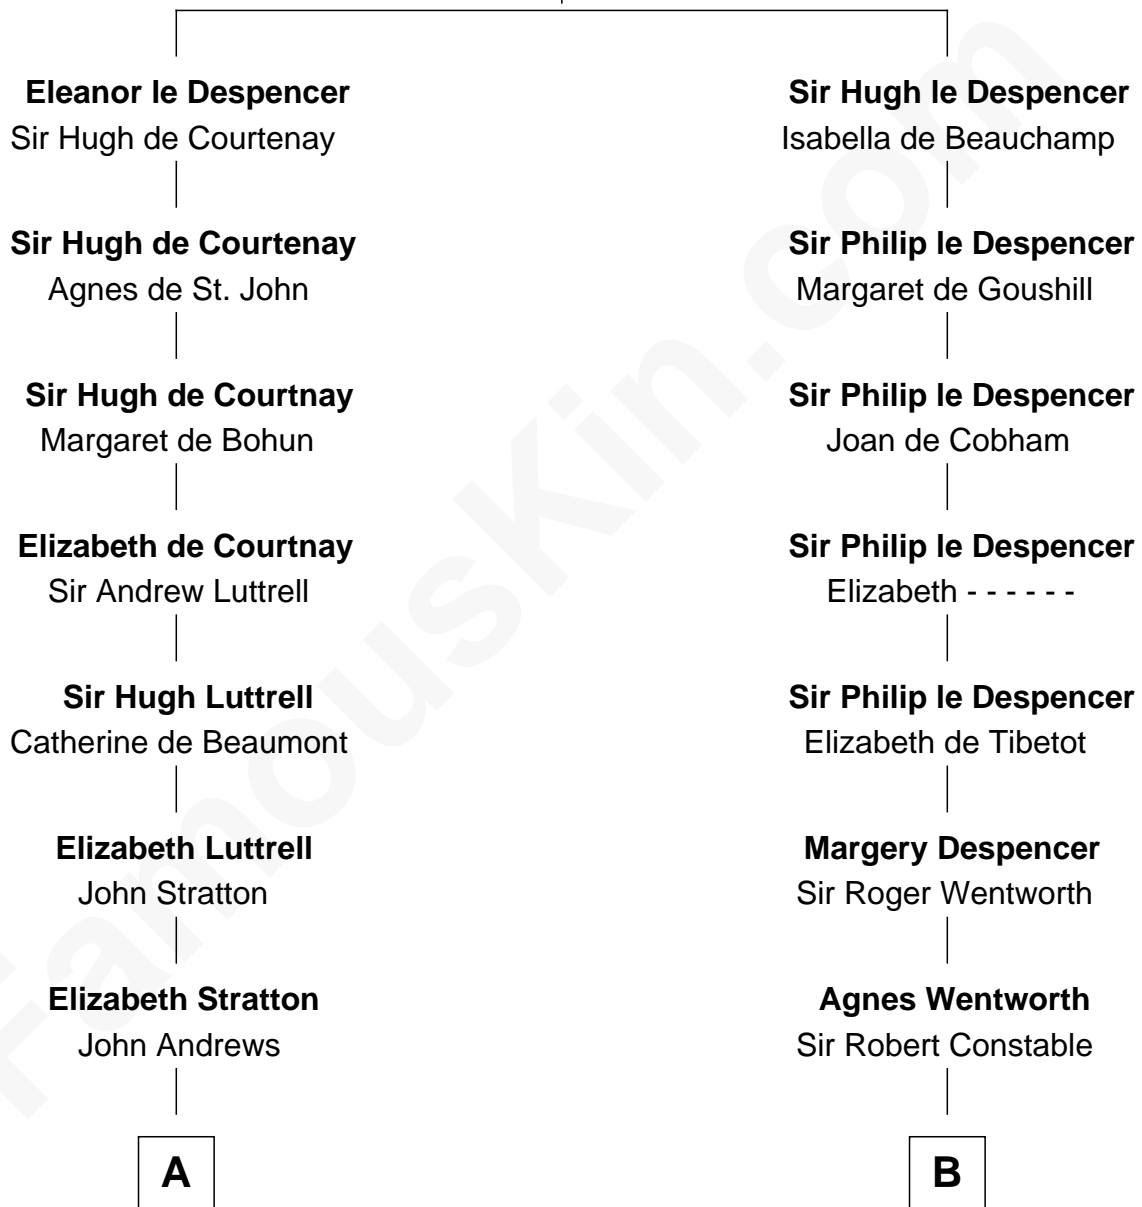

FamousKin.com
Relationship Chart of
Benjamin Harrison
23rd U.S. President

18th cousin 3 times removed of
Katharine Hepburn
Movie Actress

Sir Hugh le Despencer
 Aveline Basset

C

John Scott Harrison
Elizabeth Ramsey Irwin

Benjamin Harrison
23rd U.S. President

D

Erastus Spalding
Jennet Mack

Martha Ann Spalding
Leman Benton Garlinghouse

Caroline Garlinghouse
Alfred Augustus Houghton

Katharine Martha Houghton
Thomas Norval Hepburn