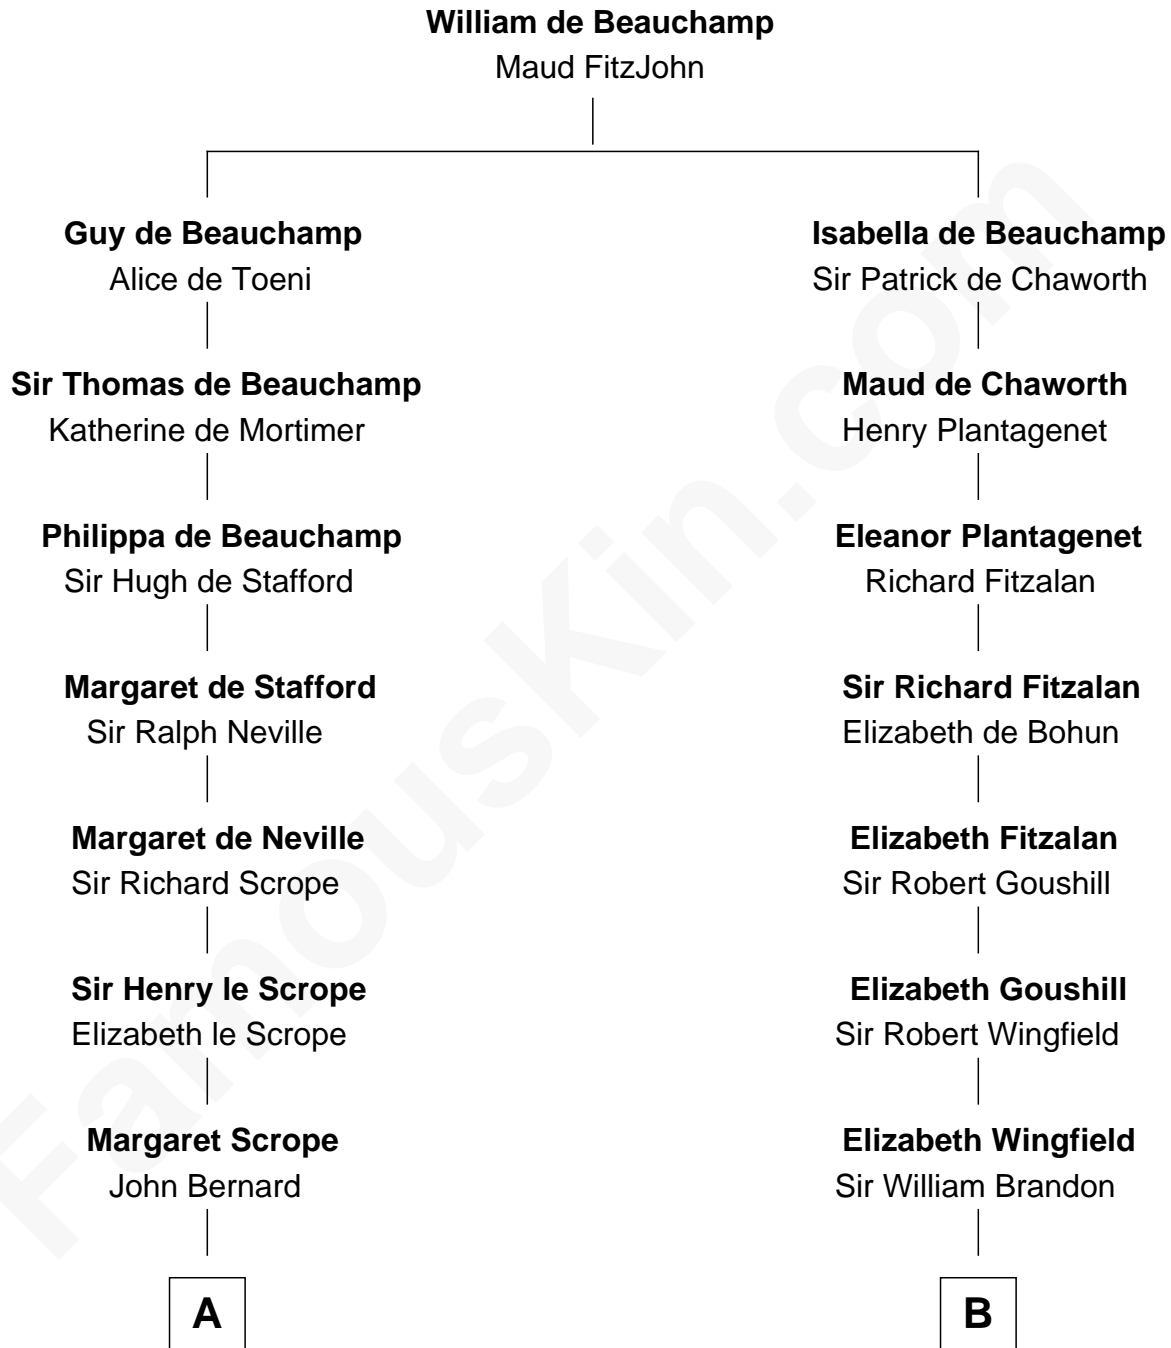

FamousKin.com
Relationship Chart of
Benjamin Harrison
23rd U.S. President

15th cousin 3 times removed of
Roger Sherman
Signer of the Declaration of Independence

C

John Scott Harrison
Elizabeth Ramsey Irwin

Benjamin Harrison
23rd U.S. President

FamousKin.com