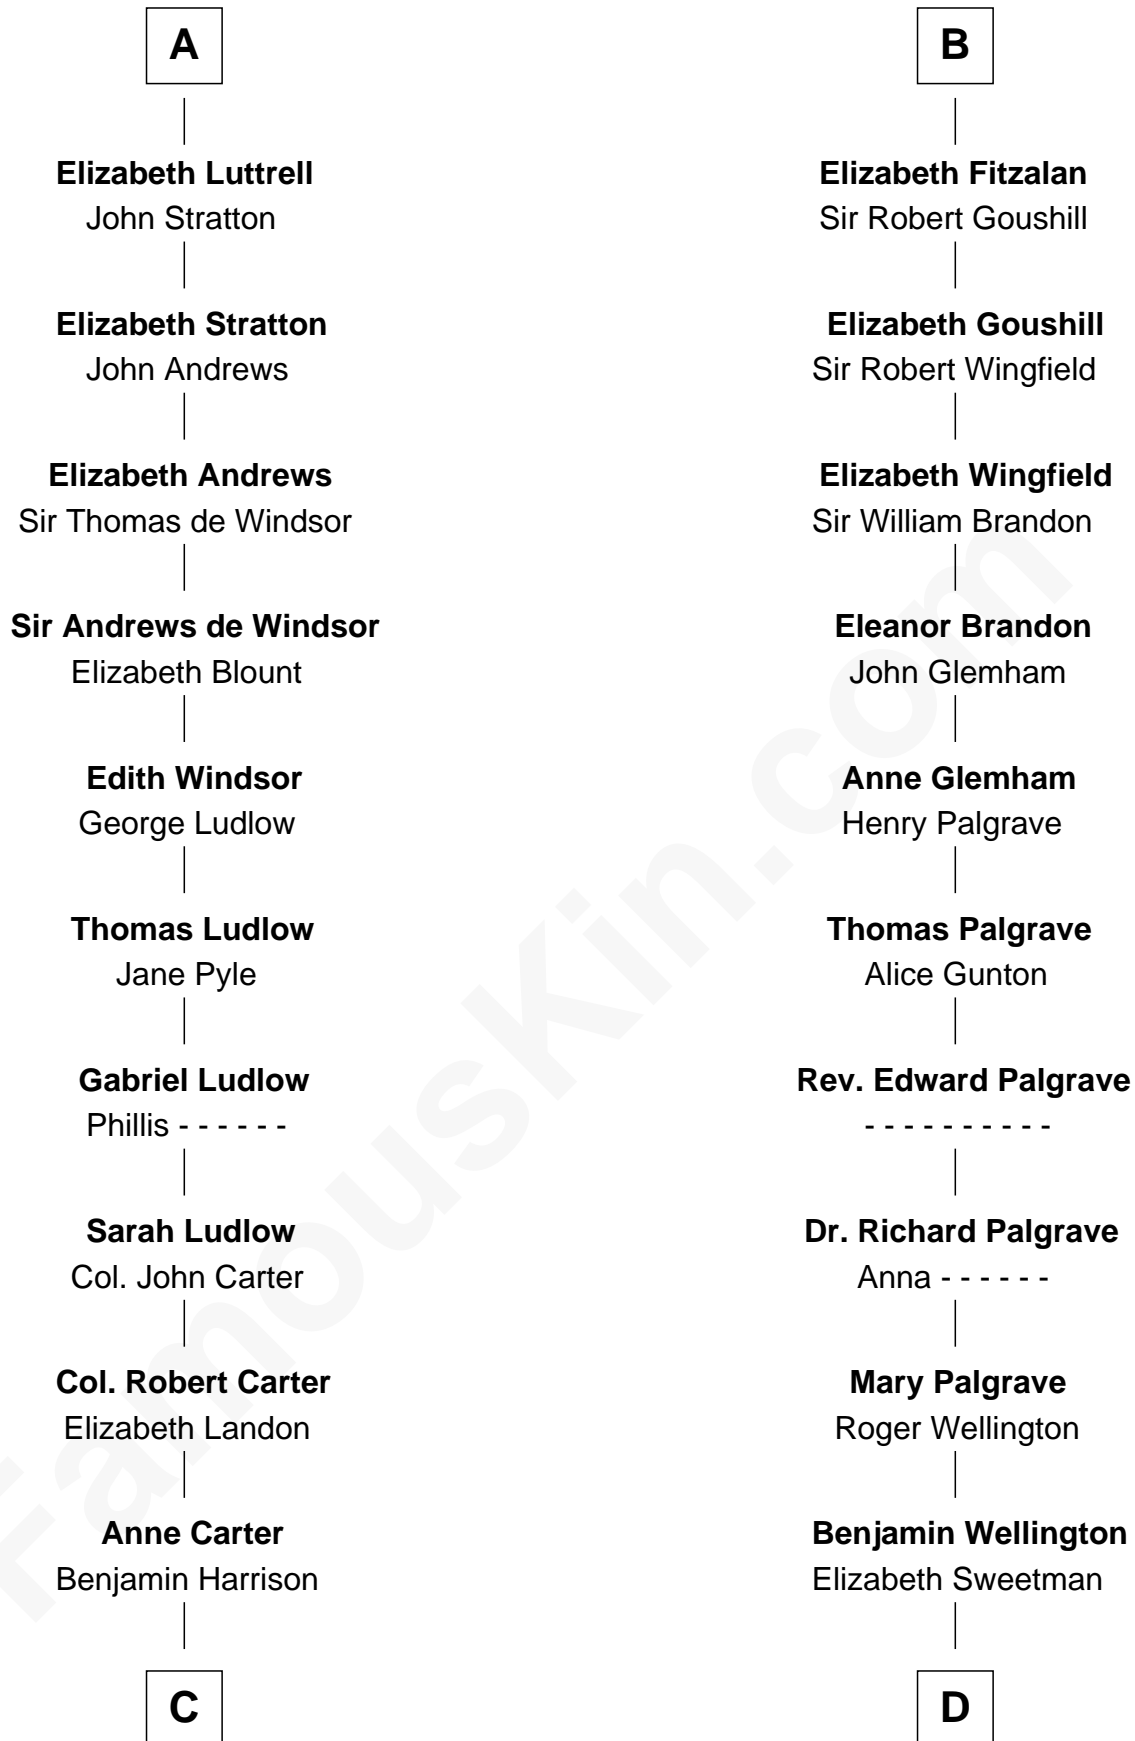

FamousKin.com
Relationship Chart of
Benjamin Harrison
23rd U.S. President

18th cousin 2 times removed of
Roger Sherman
Signer of the Declaration of Independence

C

Benjamin Harrison

Elizabeth Bassett

Gen. William Henry Harrison

Anna Tuthill Symmes

John Scott Harrison

Elizabeth Ramsey Irwin

Benjamin Harrison

23rd U.S. President

D

Mehetable Wellington

William Sherman