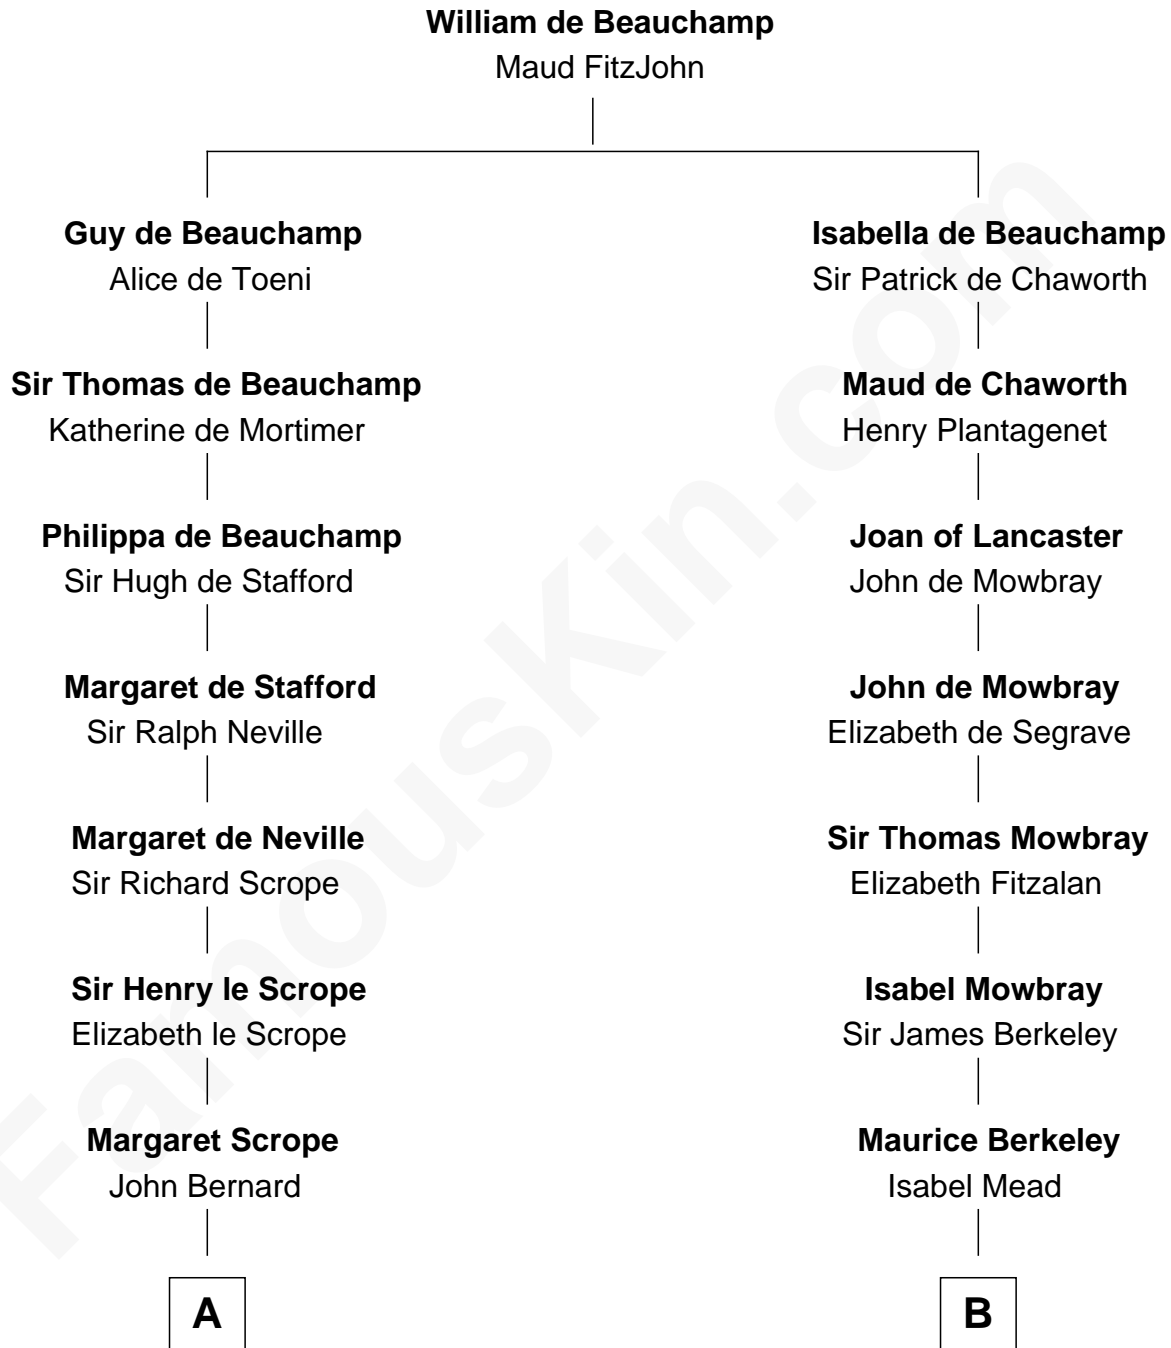

FamousKin.com
Relationship Chart of
Benjamin Harrison
23rd U.S. President

18th cousin 2 times removed of
General Douglas MacArthur
U.S. Army - World War II

C

John Scott Harrison
Elizabeth Ramsey Irwin

Benjamin Harrison
23rd U.S. President

D

Benjamin Barney Belcher
Olive - - - - -

Aurelia Belcher
Arthur MacArthur

Gen. Arthur MacArthur
Mary Pinckney Hardy

General Douglas MacArthur
U.S. Army - World War II

FamousKin.com