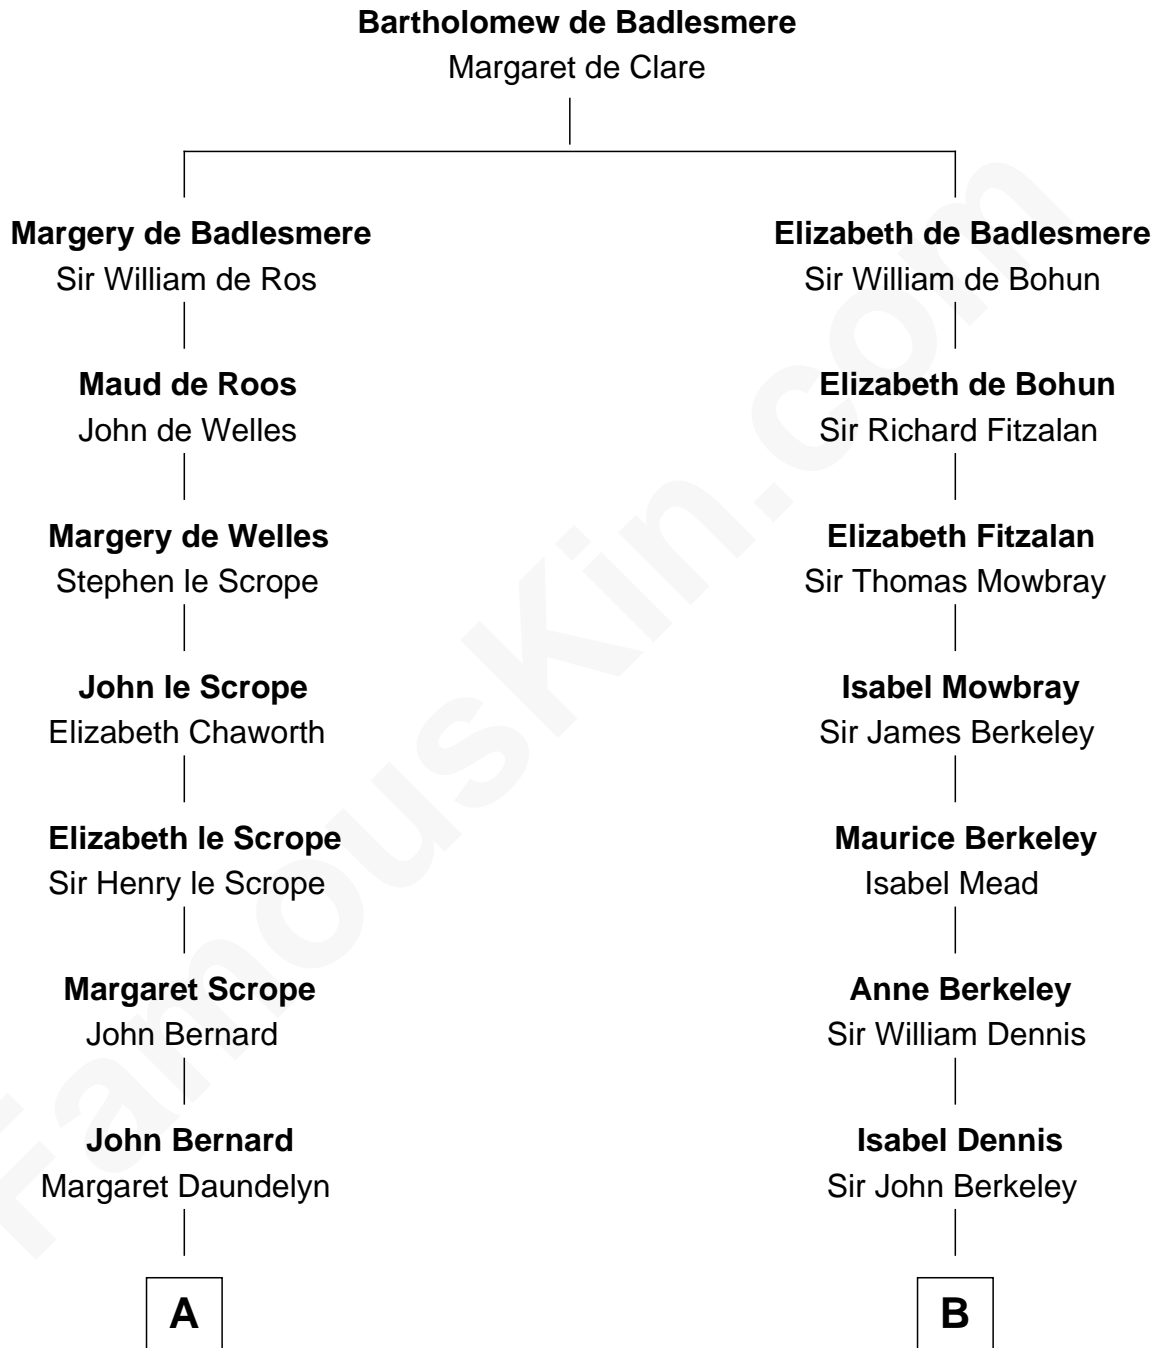

FamousKin.com
Relationship Chart of
Benjamin Harrison
23rd U.S. President

17th cousin 1 time removed of
General Douglas MacArthur
U.S. Army - World War II

C

Gen. Arthur MacArthur
Mary Pinckney Hardy

General Douglas MacArthur
U.S. Army - World War II

FamousKin.com