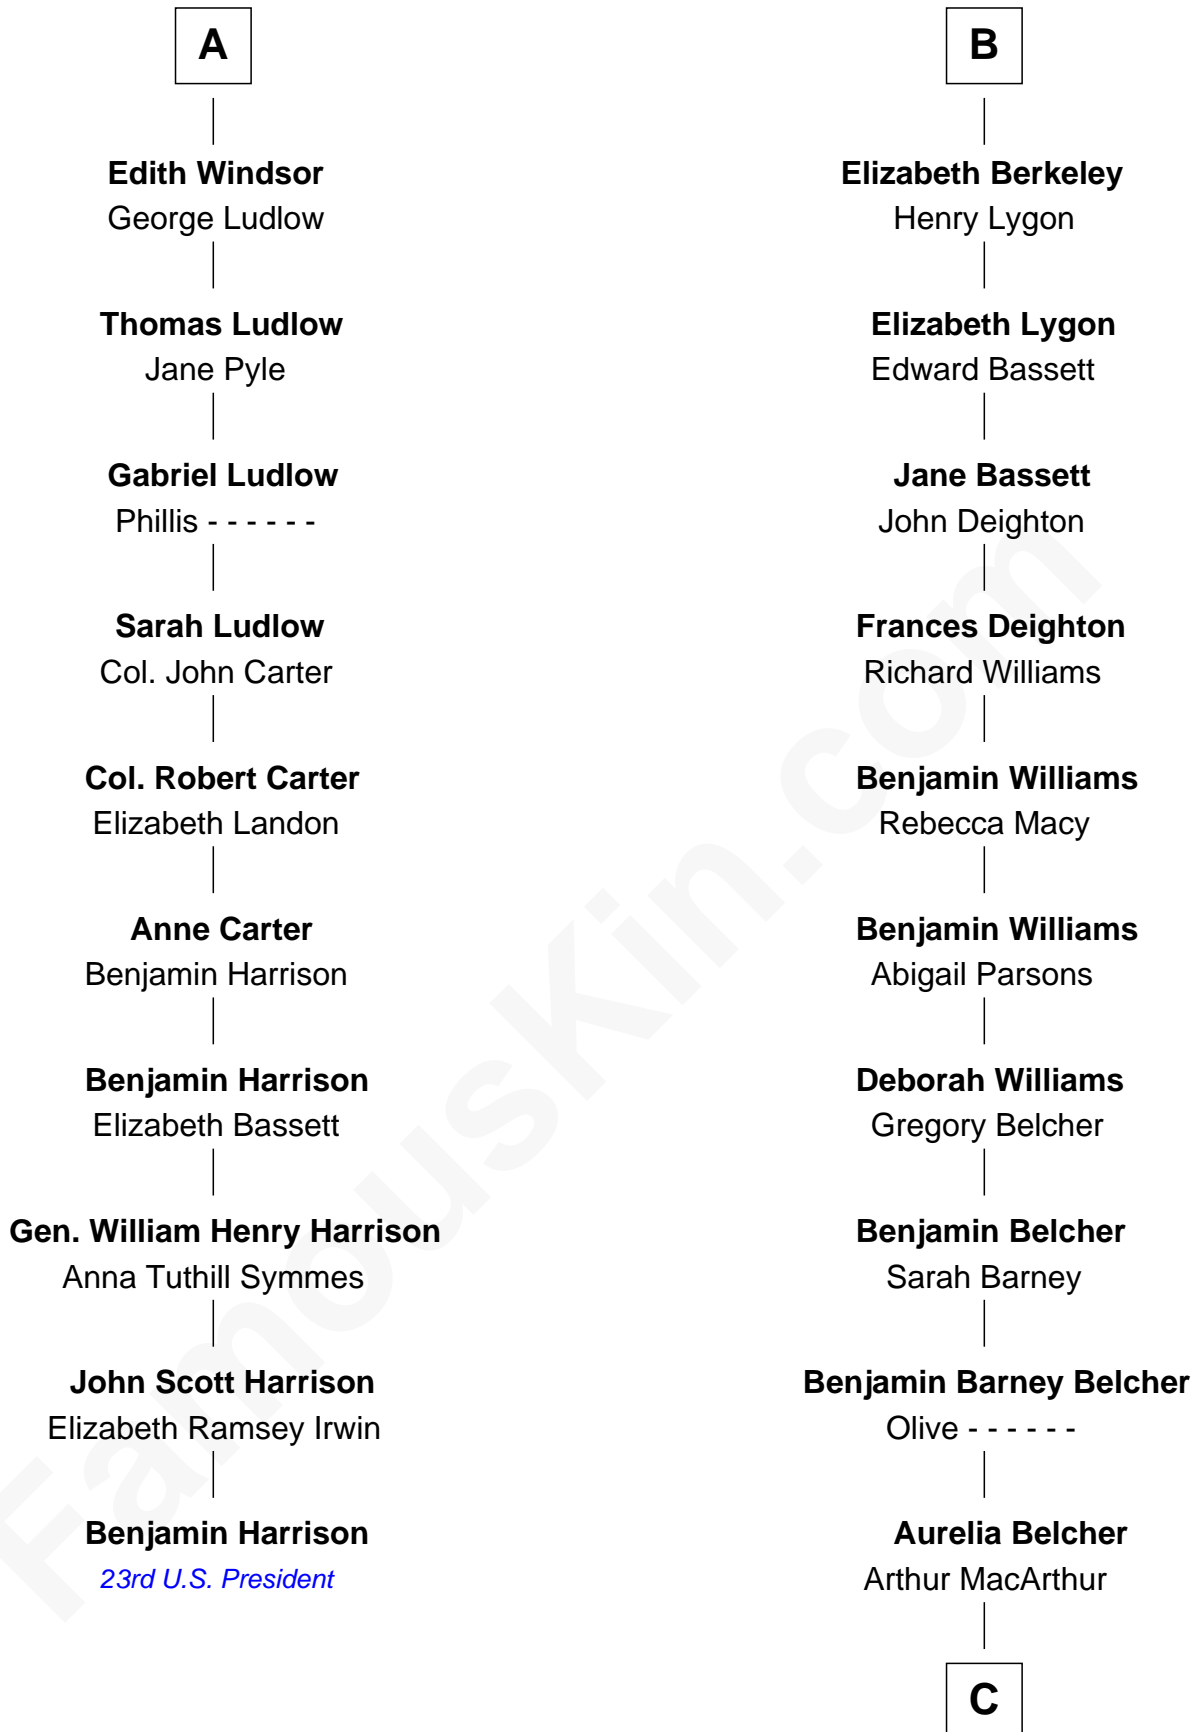

FamousKin.com
Relationship Chart of
Benjamin Harrison
23rd U.S. President

16th cousin 2 times removed of
General Douglas MacArthur
U.S. Army - World War II

C

Gen. Arthur MacArthur
Mary Pinckney Hardy

General Douglas MacArthur
U.S. Army - World War II

FamousKin.com