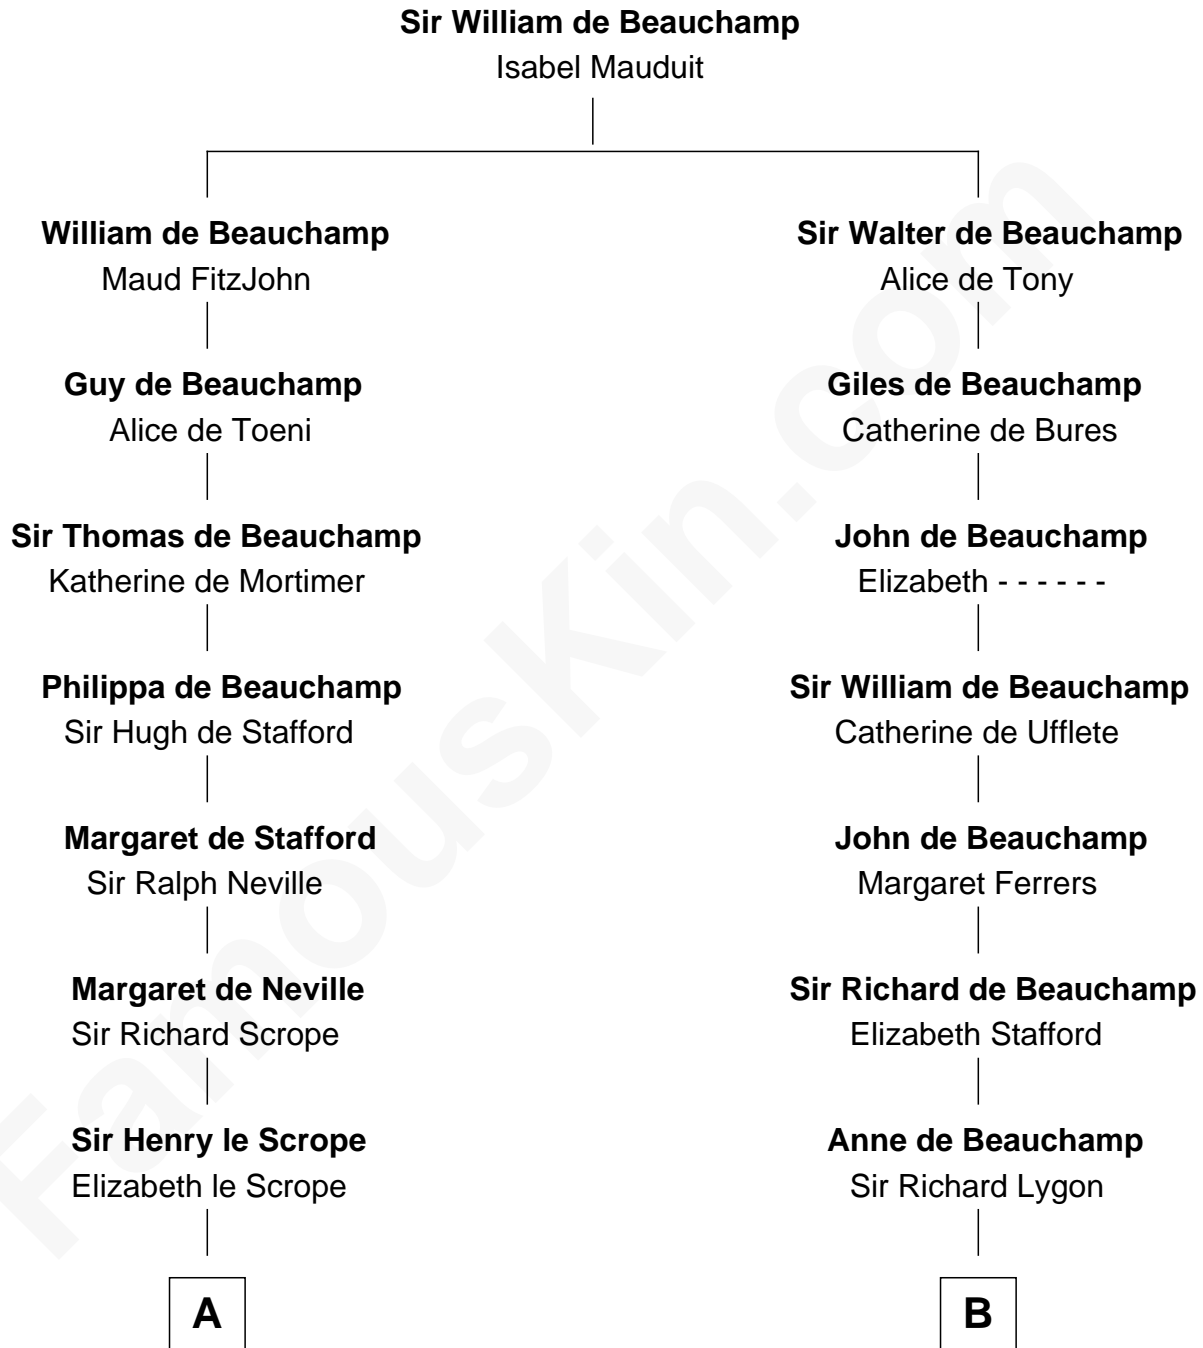

FamousKin.com
Relationship Chart of
Benjamin Harrison
23rd U.S. President

19th cousin of
General Douglas MacArthur
U.S. Army - World War II

C

Gen. William Henry Harrison

Anna Tuthill Symmes

John Scott Harrison

Elizabeth Ramsey Irwin

Benjamin Harrison

23rd U.S. President

D

Aurelia Belcher

Arthur MacArthur

Gen. Arthur MacArthur

Mary Pinckney Hardy