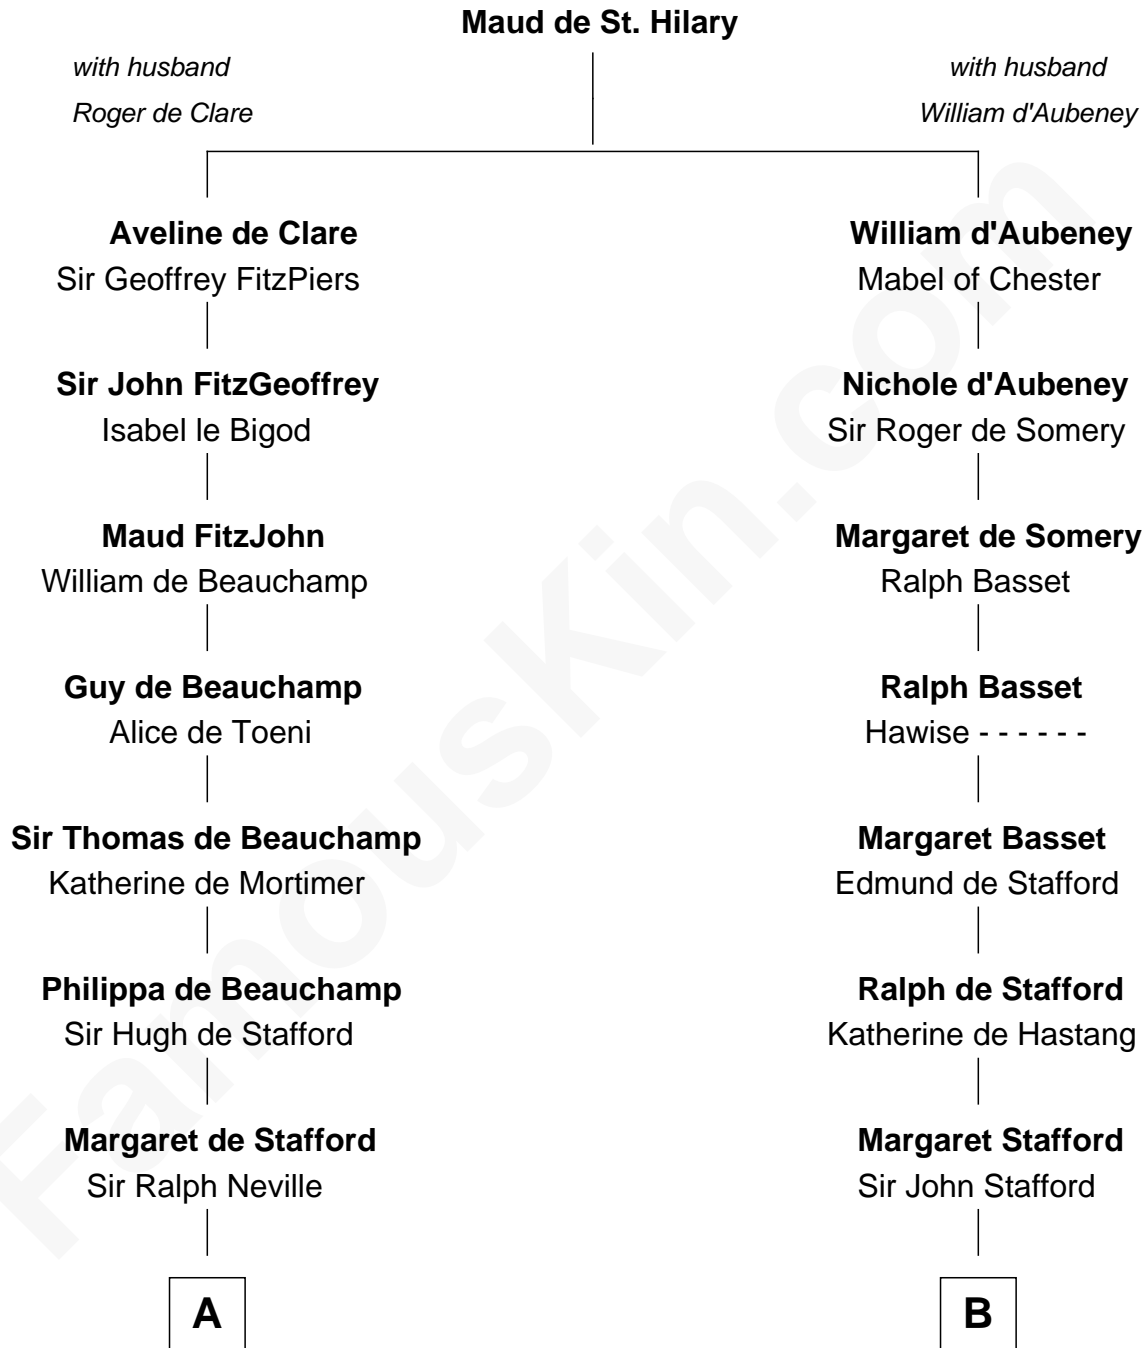

FamousKin.com
Relationship Chart of
Benjamin Harrison
23rd U.S. President

19th cousin 2 times removed of
William Ellery
Signer of the Declaration of Independence

C

Benjamin Harrison

Anne Carter

Benjamin Harrison

Elizabeth Bassett

Gen. William Henry Harrison

Anna Tuthill Symmes

John Scott Harrison

Elizabeth Ramsey Irwin

Benjamin Harrison

23rd U.S. President

D