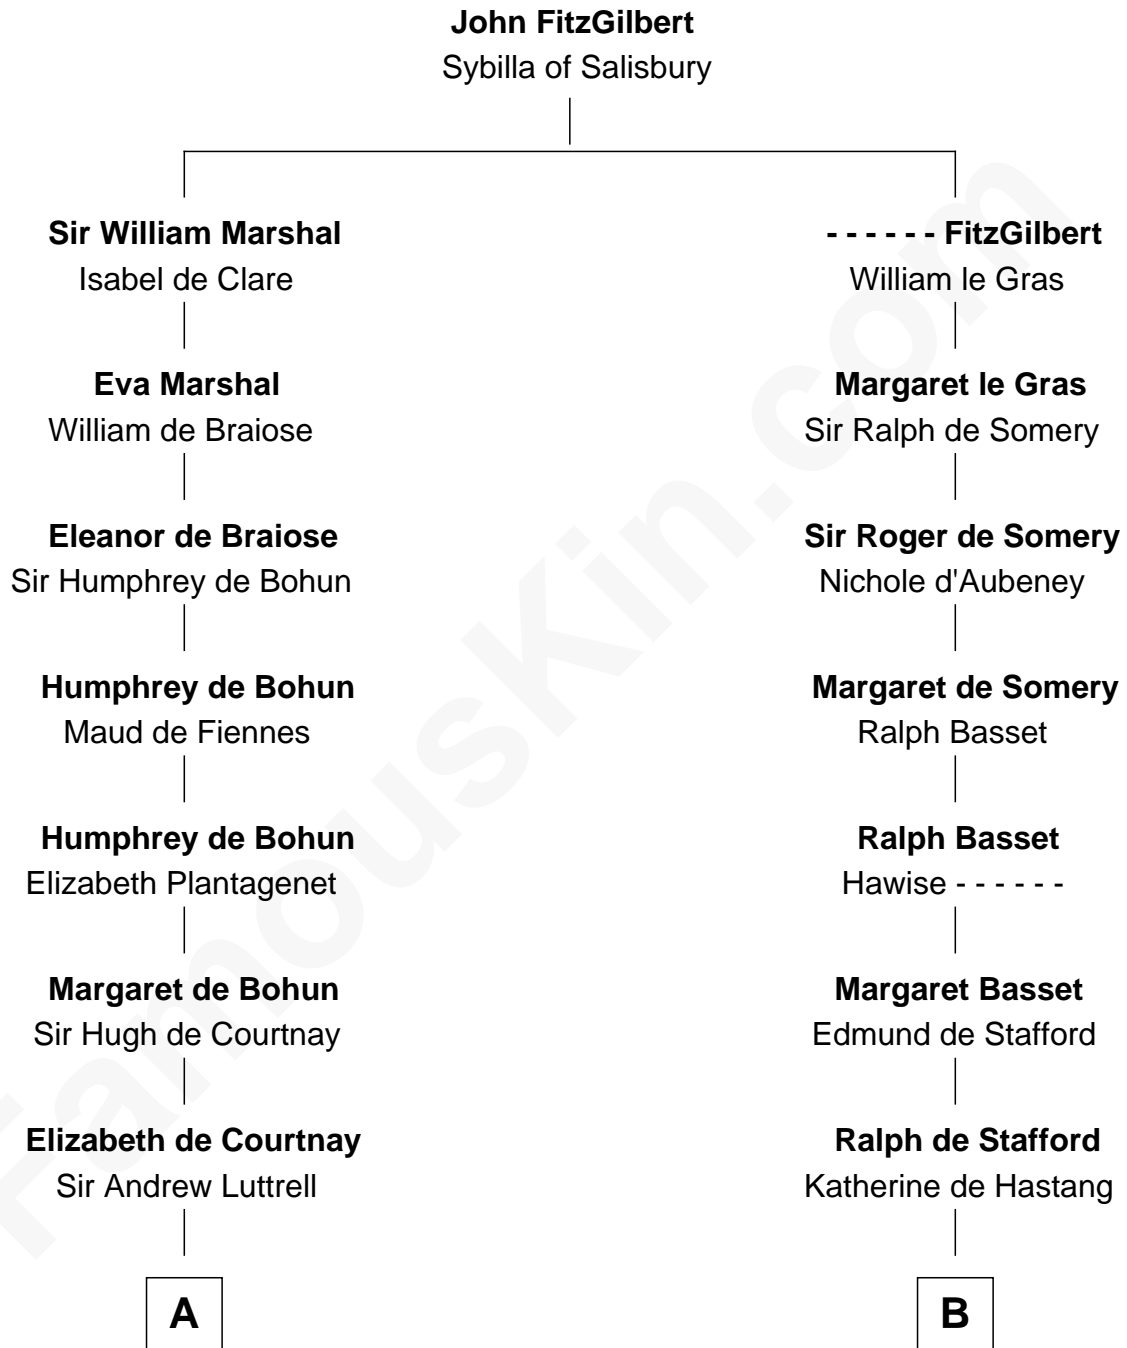

FamousKin.com
Relationship Chart of
Benjamin Harrison
23rd U.S. President

20th cousin 1 time removed of
William Ellery
Signer of the Declaration of Independence

C

Anne Carter
Benjamin Harrison

Benjamin Harrison
Elizabeth Bassett

Gen. William Henry Harrison
Anna Tuthill Symmes

John Scott Harrison
Elizabeth Ramsey Irwin

Benjamin Harrison
23rd U.S. President

D

Christopher Almy
Elizabeth Cornell

Col. Job Almy
Ann Lawton

Elizabeth Almy
William Ellery

William Ellery
Signer of Declaration of Independence