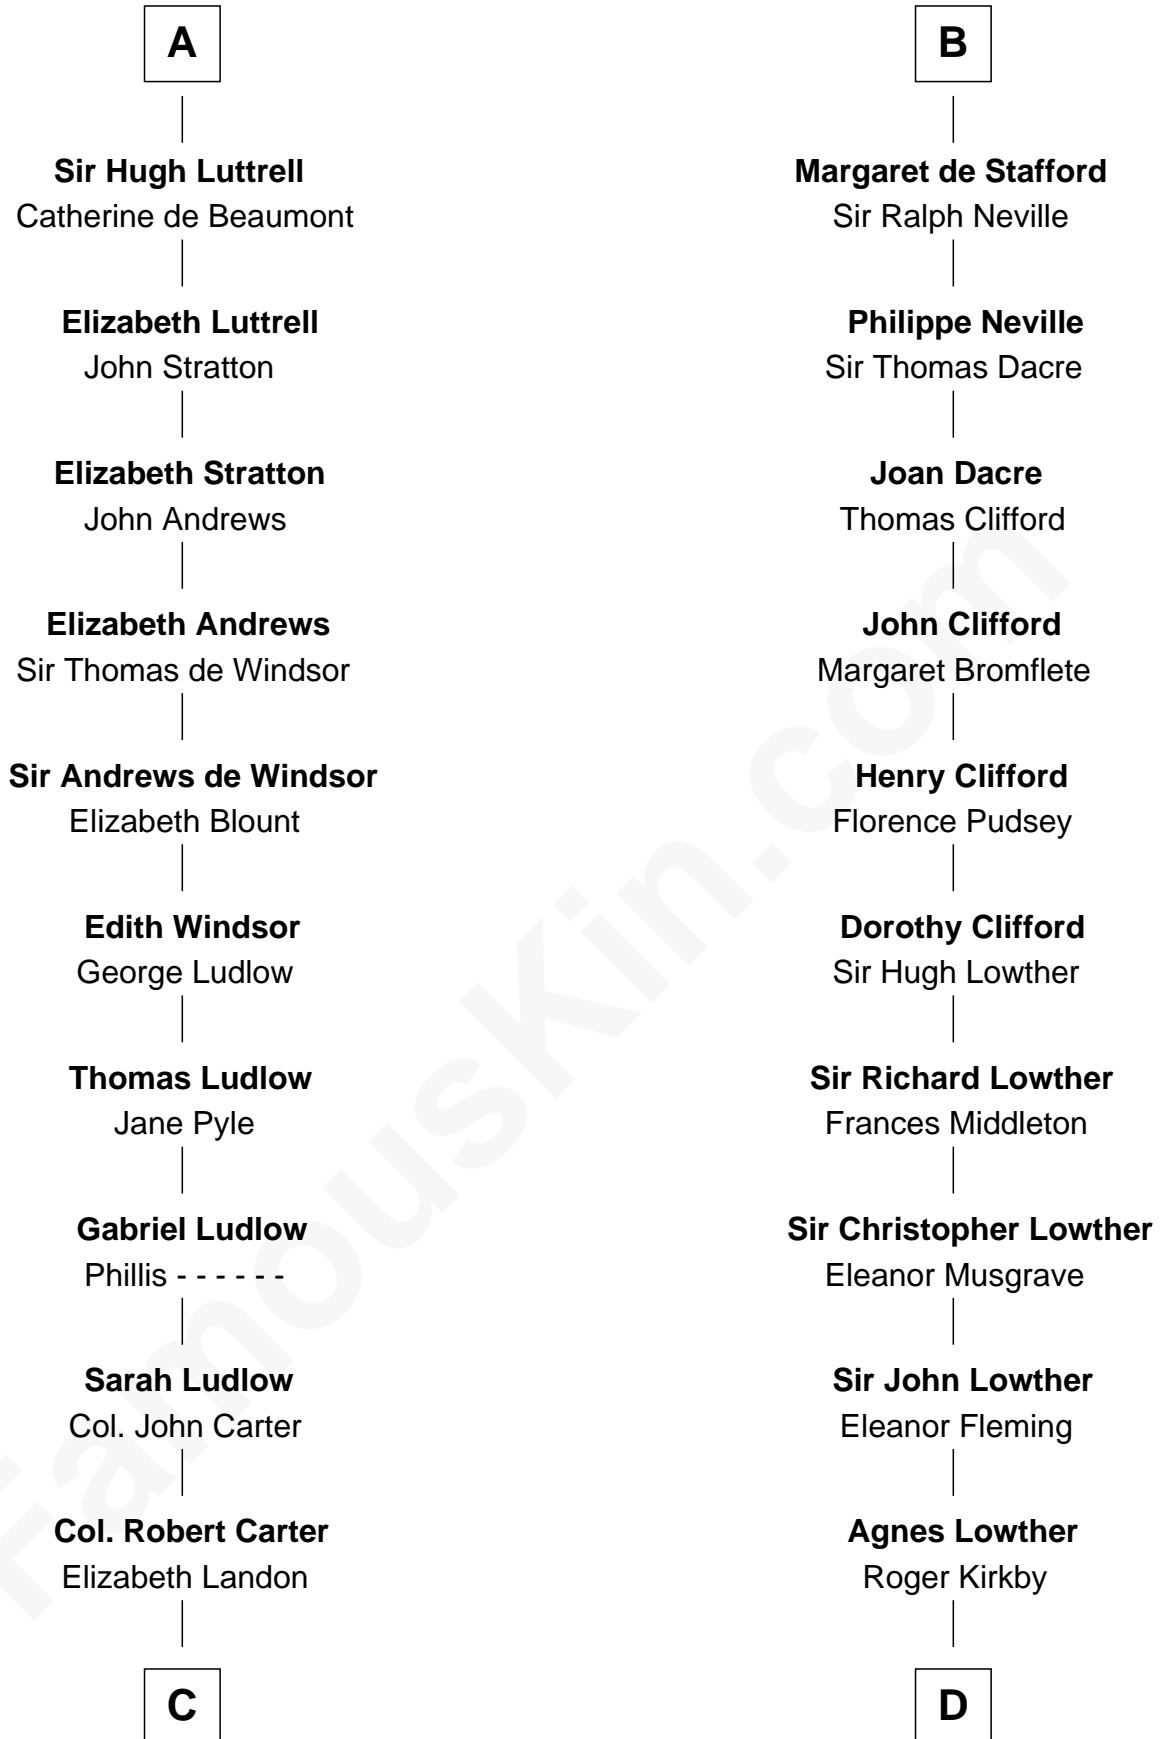

FamousKin.com Relationship Chart of

Benjamin Harrison

23rd U.S. President

21st cousin of

Fletcher Christian

Leader of the mutiny on the Bounty

Henri de Eu
Maud de Warenne

C

Anne Carter
Benjamin Harrison

Benjamin Harrison
Elizabeth Bassett

Gen. William Henry Harrison
Anna Tuthill Symmes

John Scott Harrison
Elizabeth Ramsey Irwin

Benjamin Harrison
23rd U.S. President

D

William Kirkby
Joanna Furness

Eleanor Kirkby
Humphrey Senhouse

Bridget Senhouse
John Christian

Charles Christian
Anne Dixon

Fletcher Christian
Leader of the mutiny on the Bounty

FamousKin.com