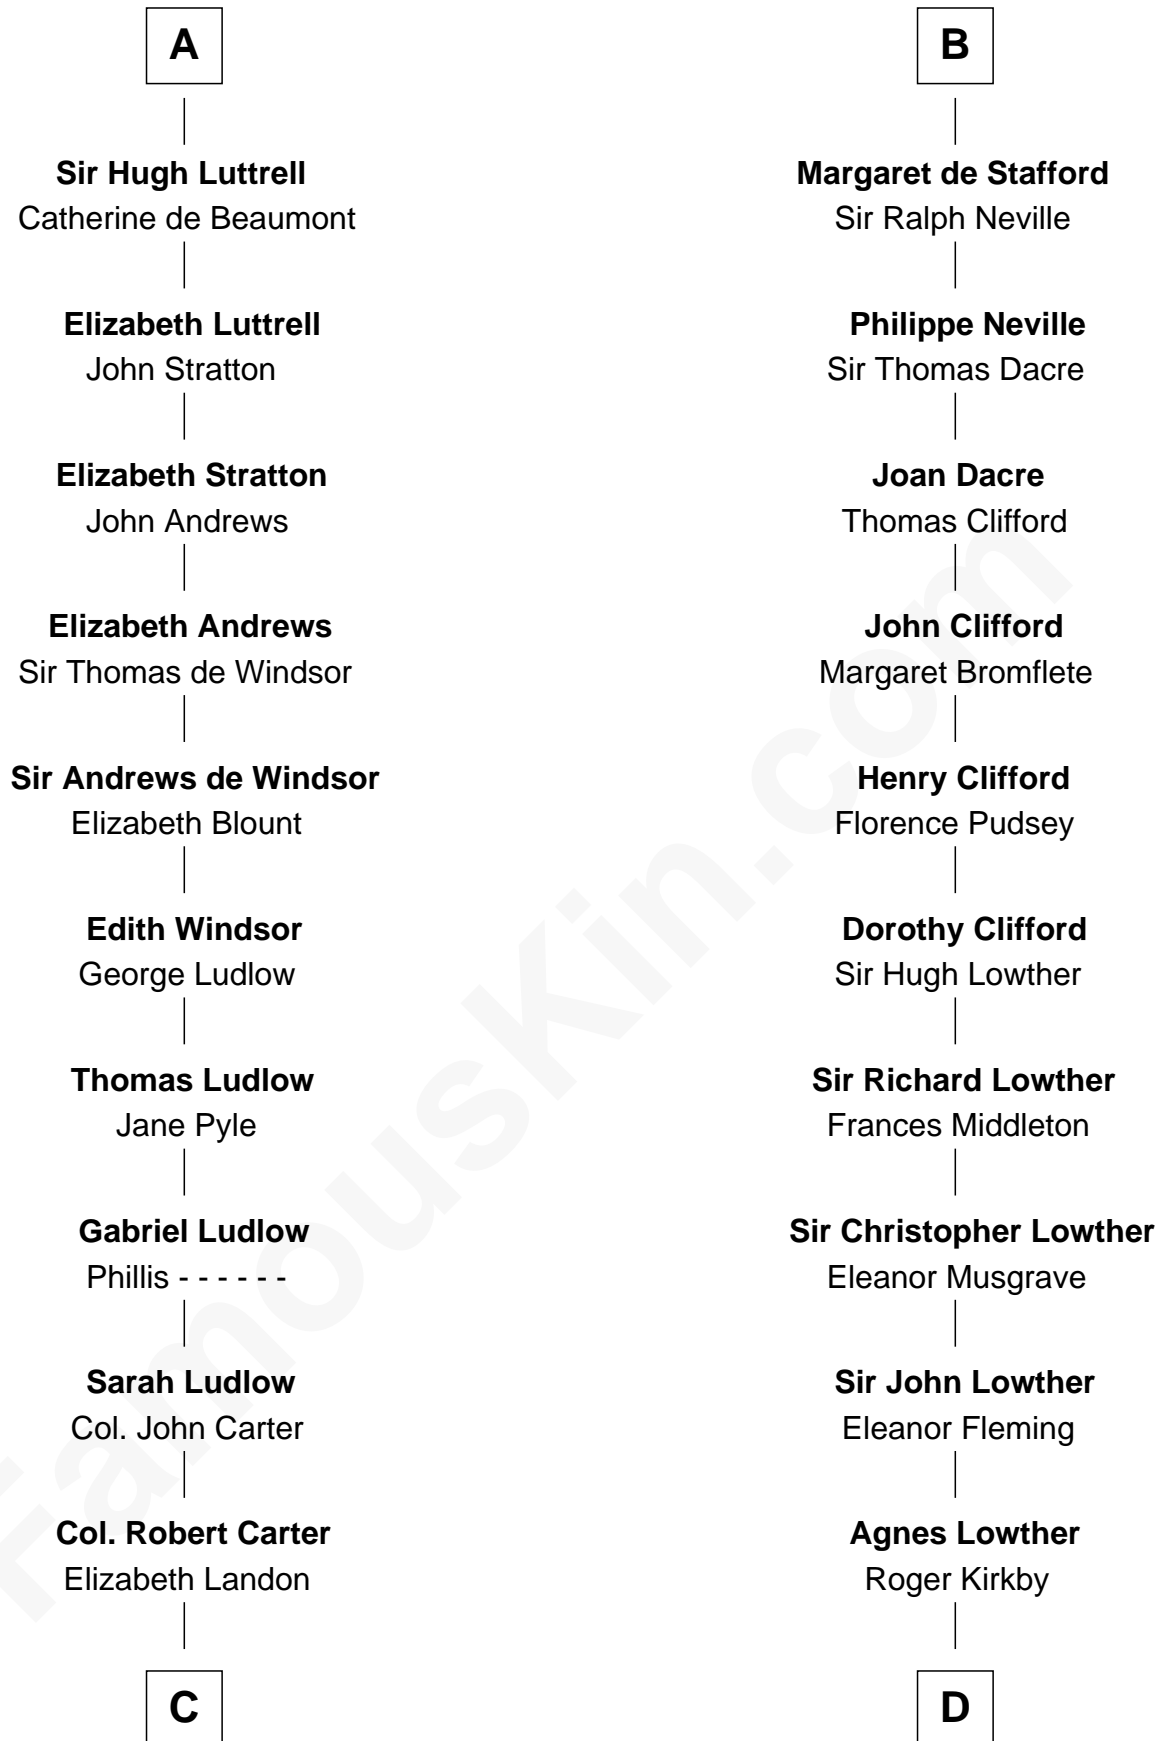

# FamousKin.com Relationship Chart of

**Benjamin Harrison**

*23rd U.S. President*

**21st cousin of**

**Fletcher Christian**

*Leader of the mutiny on the Bounty*

**Beatrix de Say**  
Sir Geoffrey FitzPiers

**C**

**Anne Carter**  
Benjamin Harrison

**Benjamin Harrison**  
Elizabeth Bassett

**Gen. William Henry Harrison**  
Anna Tuthill Symmes

**John Scott Harrison**  
Elizabeth Ramsey Irwin

**Benjamin Harrison**  
*23rd U.S. President*

**D**

**William Kirkby**  
Joanna Furness

**Eleanor Kirkby**  
Humphrey Senhouse

**Bridget Senhouse**  
John Christian

**Charles Christian**  
Anne Dixon

**Fletcher Christian**  
*Leader of the mutiny on the Bounty*