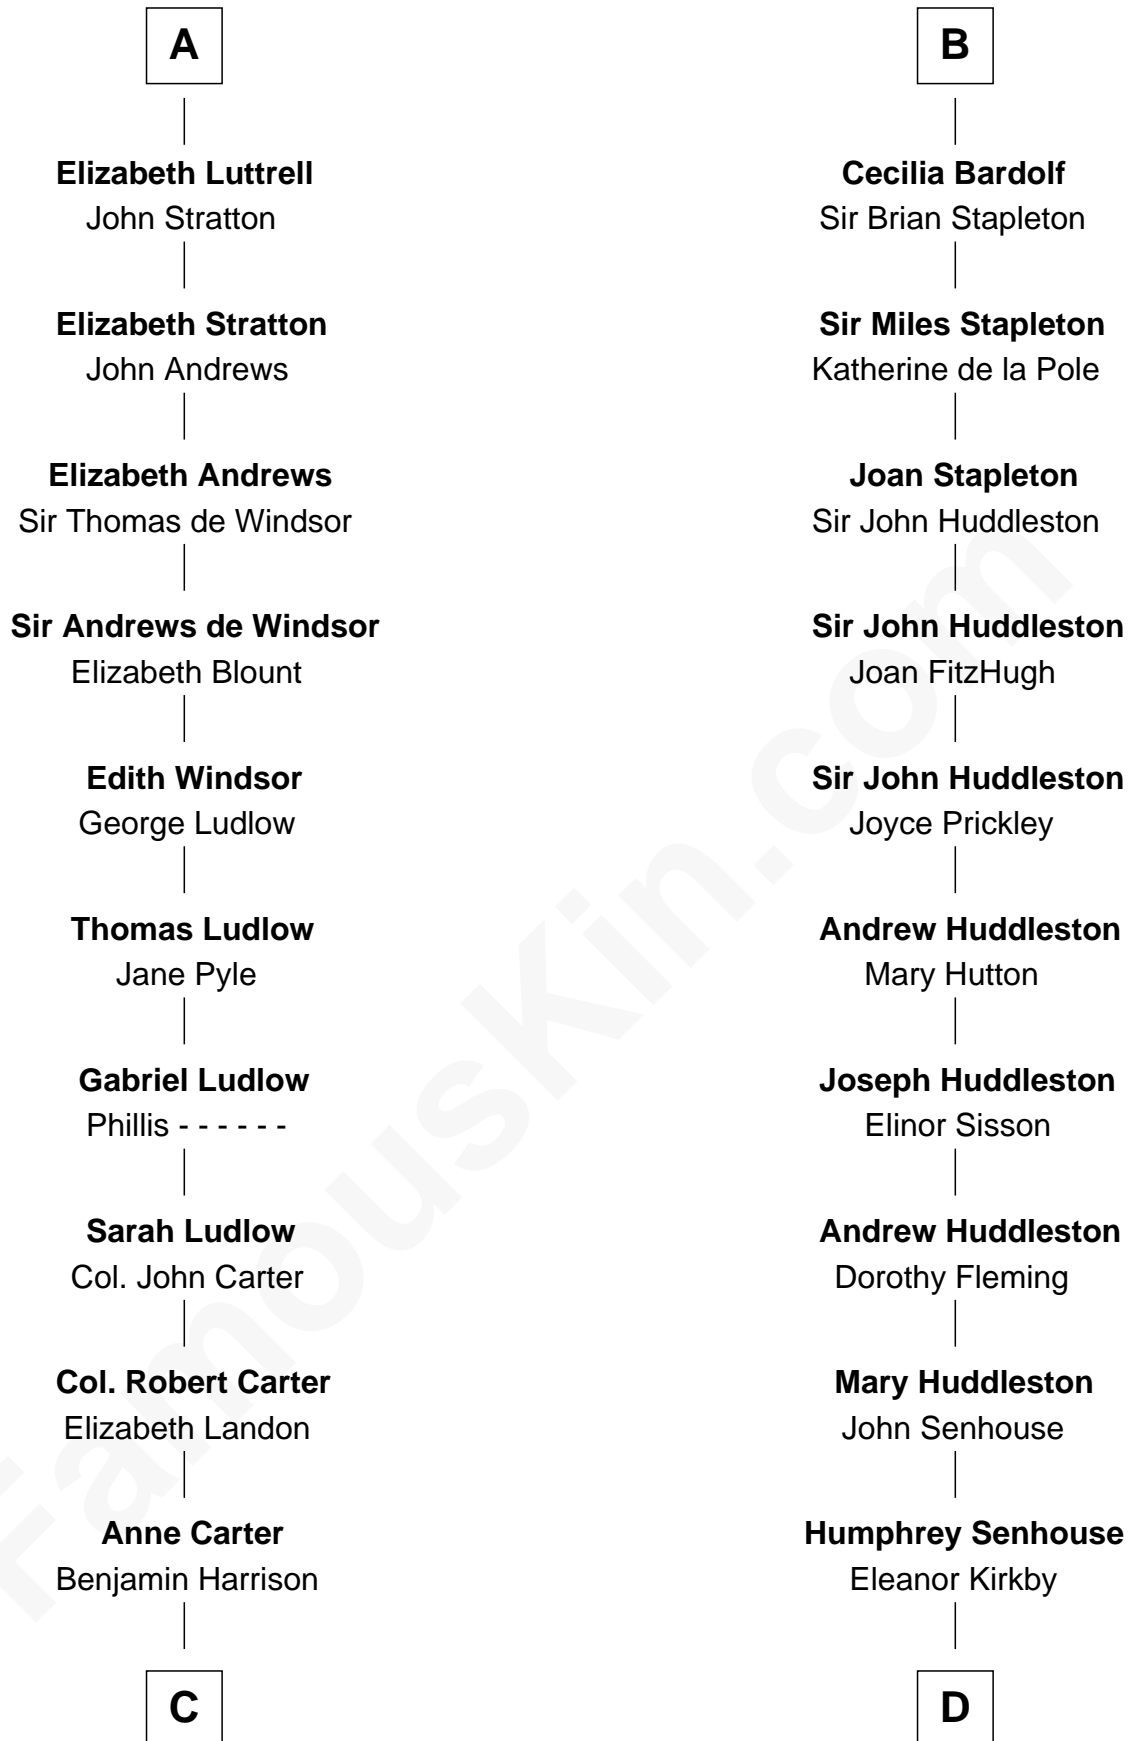

FamousKin.com Relationship Chart of

Benjamin Harrison

23rd U.S. President

19th cousin 1 time removed of

Fletcher Christian

Leader of the mutiny on the Bounty

Eleanor of Aquitaine
Henry II, King of England

C

Benjamin Harrison

Elizabeth Bassett

Gen. William Henry Harrison

Anna Tuthill Symmes

John Scott Harrison

Elizabeth Ramsey Irwin

Benjamin Harrison

23rd U.S. President