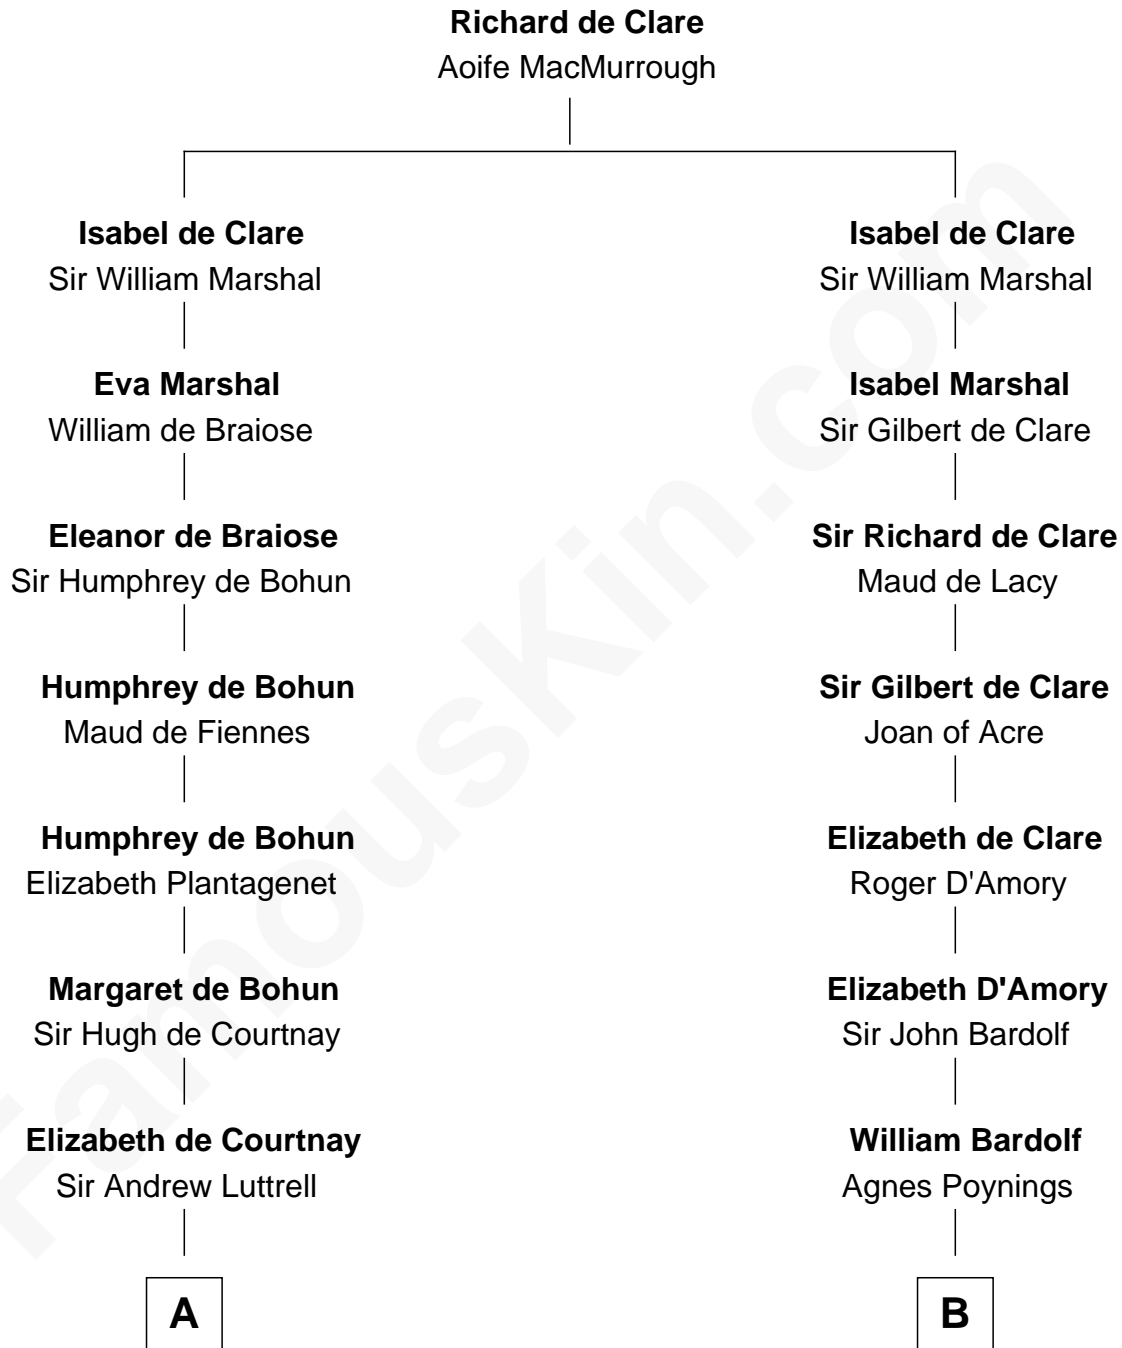

FamousKin.com
Relationship Chart of
Benjamin Harrison
23rd U.S. President

19th cousin 2 times removed of
Fletcher Christian
Leader of the mutiny on the Bounty

C

Anne Carter
Benjamin Harrison

Benjamin Harrison
Elizabeth Bassett

Gen. William Henry Harrison
Anna Tuthill Symmes

John Scott Harrison
Elizabeth Ramsey Irwin

Benjamin Harrison
23rd U.S. President

D

Bridget Senhouse
John Christian

Charles Christian
Anne Dixon

Fletcher Christian
Leader of the mutiny on the Bounty