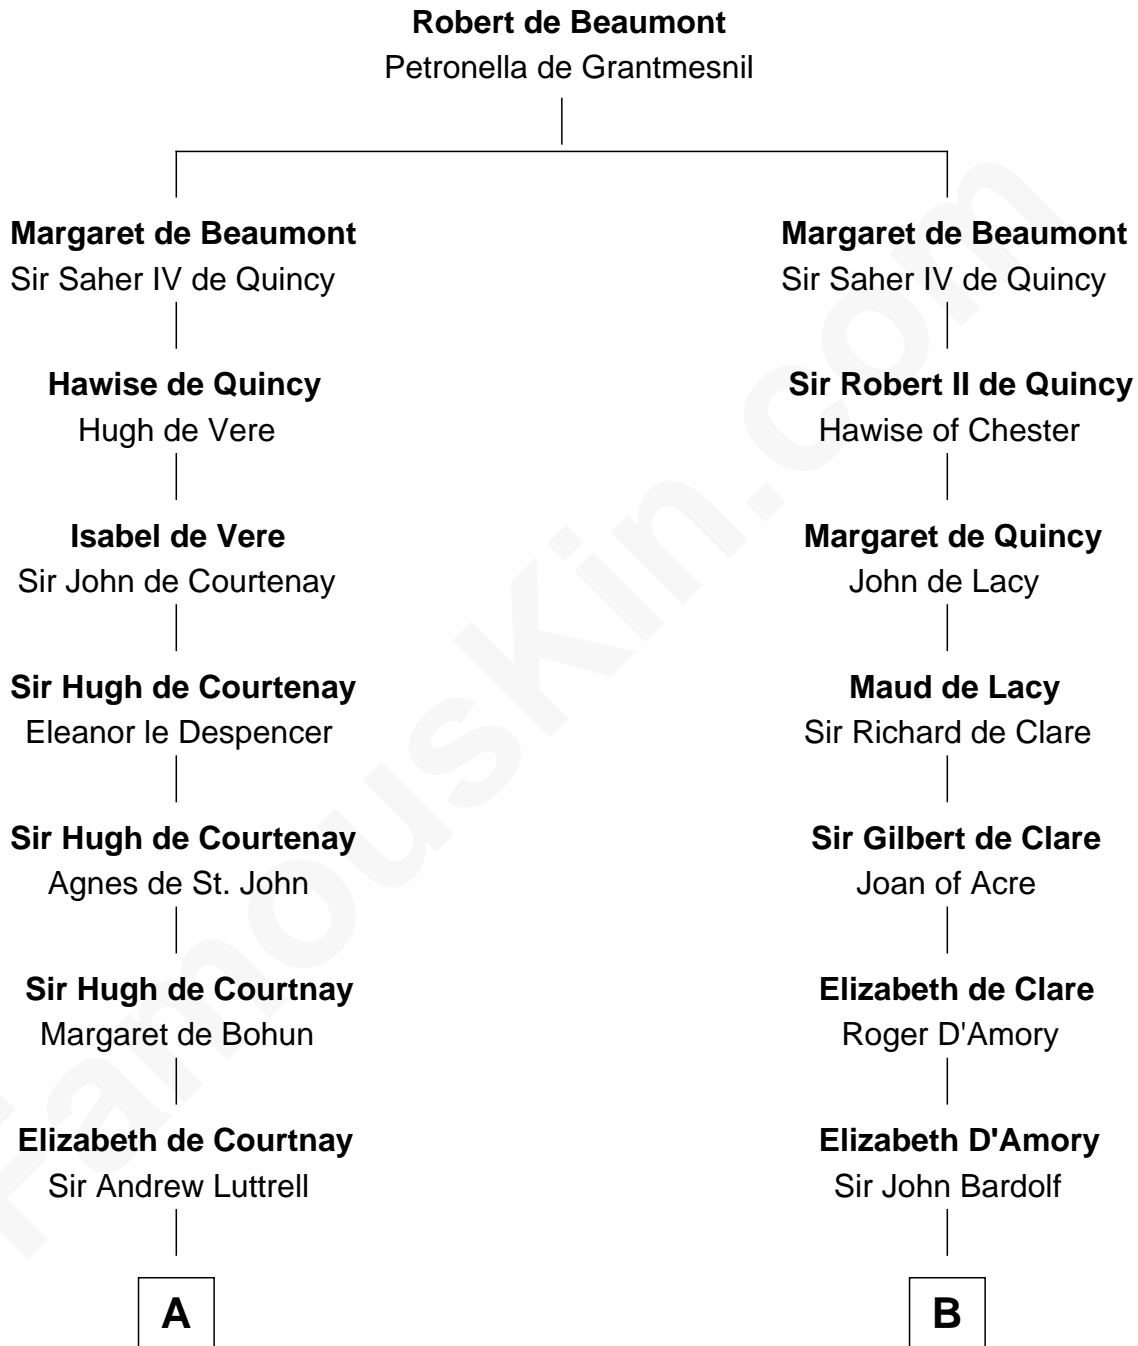

FamousKin.com

Relationship Chart of

Benjamin Harrison

23rd U.S. President

20th cousin 1 time removed of

Fletcher Christian

Leader of the mutiny on the Bounty

C

Anne Carter
Benjamin Harrison

Benjamin Harrison
Elizabeth Bassett

Gen. William Henry Harrison
Anna Tuthill Symmes

John Scott Harrison
Elizabeth Ramsey Irwin

Benjamin Harrison
23rd U.S. President

D

Humphrey Senhouse
Eleanor Kirkby

Bridget Senhouse
John Christian

Charles Christian
Anne Dixon

Fletcher Christian
Leader of the mutiny on the Bounty