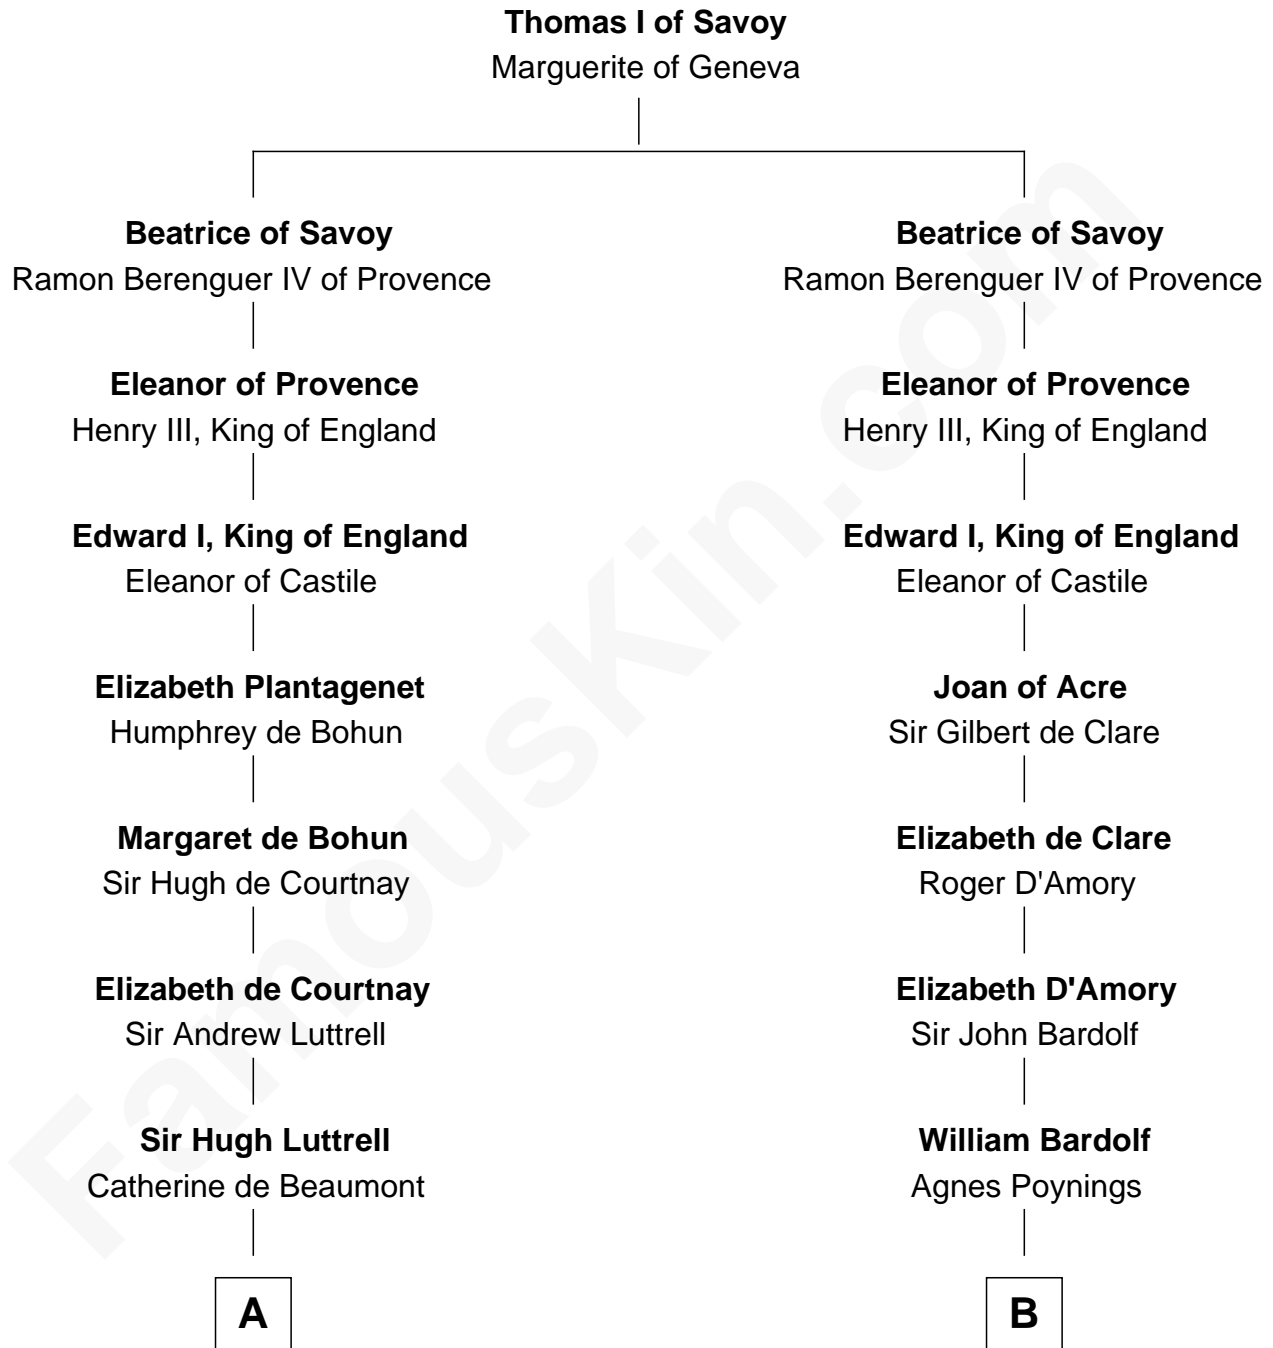

FamousKin.com Relationship Chart of

Benjamin Harrison

23rd U.S. President

19th cousin 1 time removed of

Fletcher Christian

Leader of the mutiny on the Bounty

C

Benjamin Harrison

Elizabeth Bassett

Gen. William Henry Harrison

Anna Tuthill Symmes

John Scott Harrison

Elizabeth Ramsey Irwin

Benjamin Harrison

23rd U.S. President

D

Bridget Senhouse

John Christian

Charles Christian

Anne Dixon

Fletcher Christian

Leader of the mutiny on the Bounty

FamousKin.com