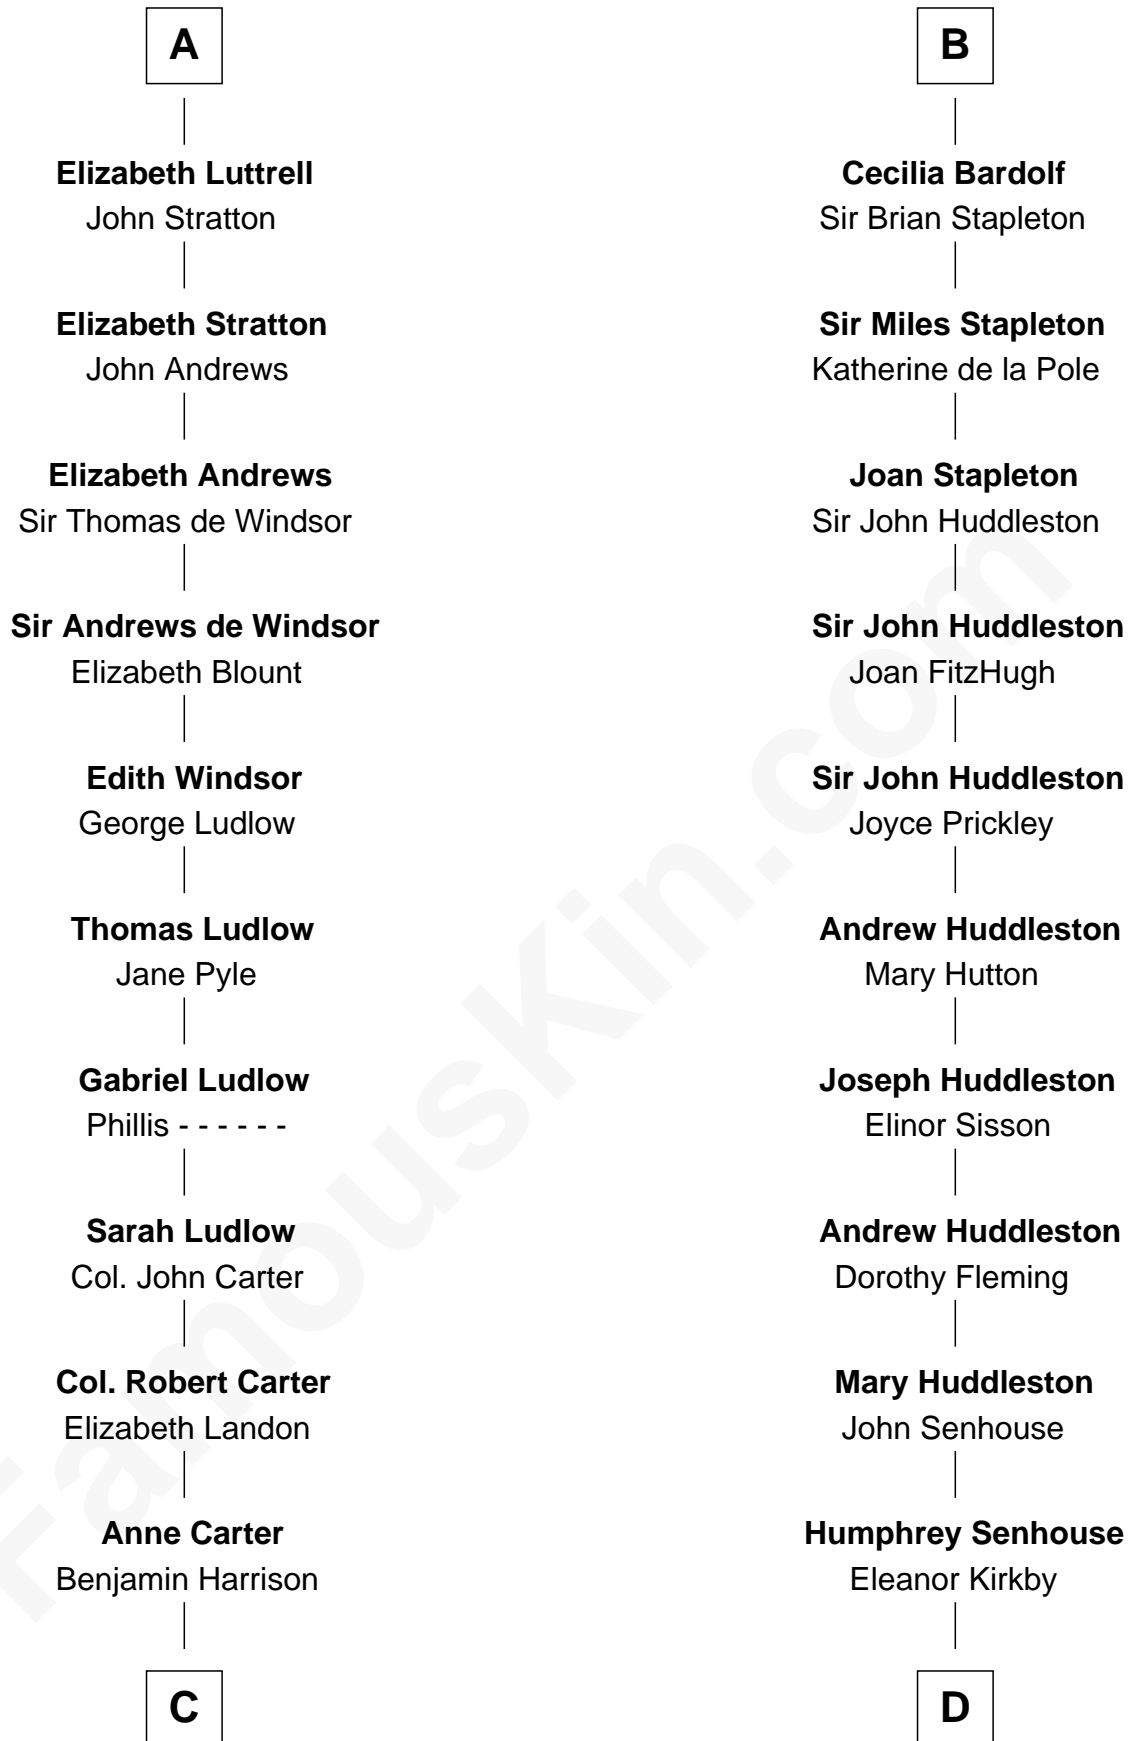

FamousKin.com Relationship Chart of

Benjamin Harrison

23rd U.S. President

19th cousin 1 time removed of

Fletcher Christian

Leader of the mutiny on the Bounty

C

Benjamin Harrison

Elizabeth Bassett

Gen. William Henry Harrison

Anna Tuthill Symmes

John Scott Harrison

Elizabeth Ramsey Irwin

Benjamin Harrison

23rd U.S. President

D