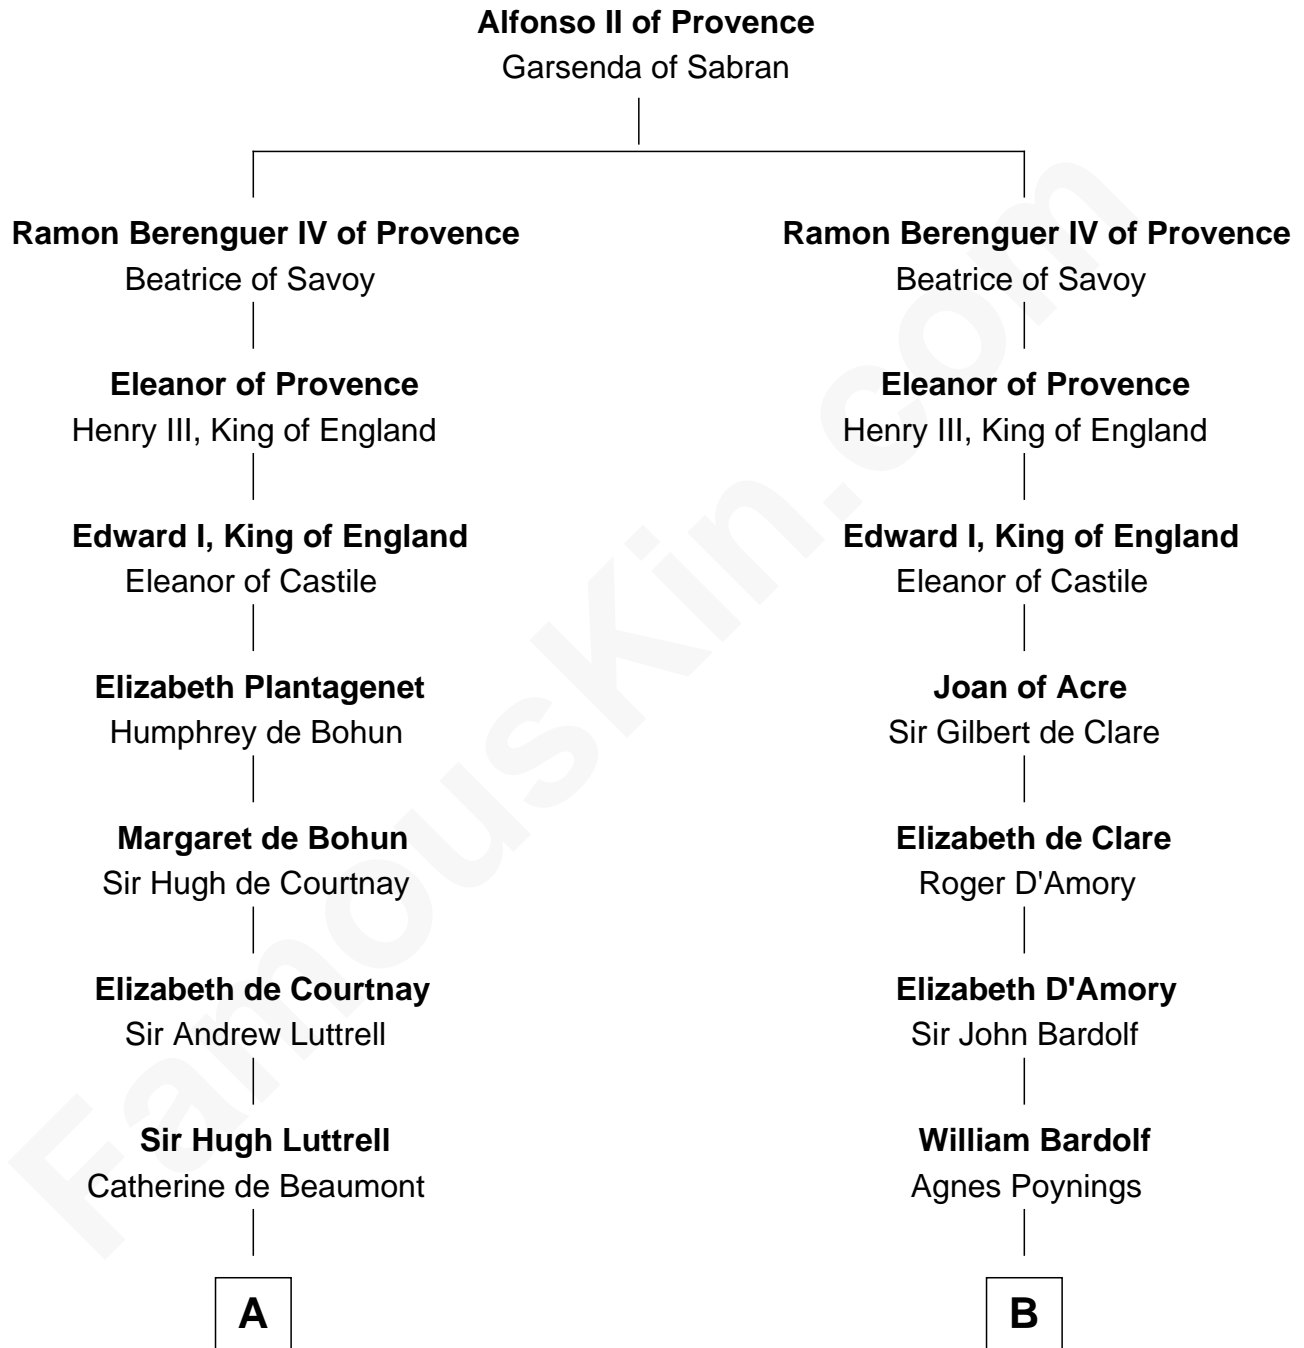

FamousKin.com Relationship Chart of

Benjamin Harrison

23rd U.S. President

19th cousin 1 time removed of

Fletcher Christian

Leader of the mutiny on the Bounty

C

Benjamin Harrison

Elizabeth Bassett

Gen. William Henry Harrison

Anna Tuthill Symmes

John Scott Harrison

Elizabeth Ramsey Irwin

Benjamin Harrison

23rd U.S. President

D