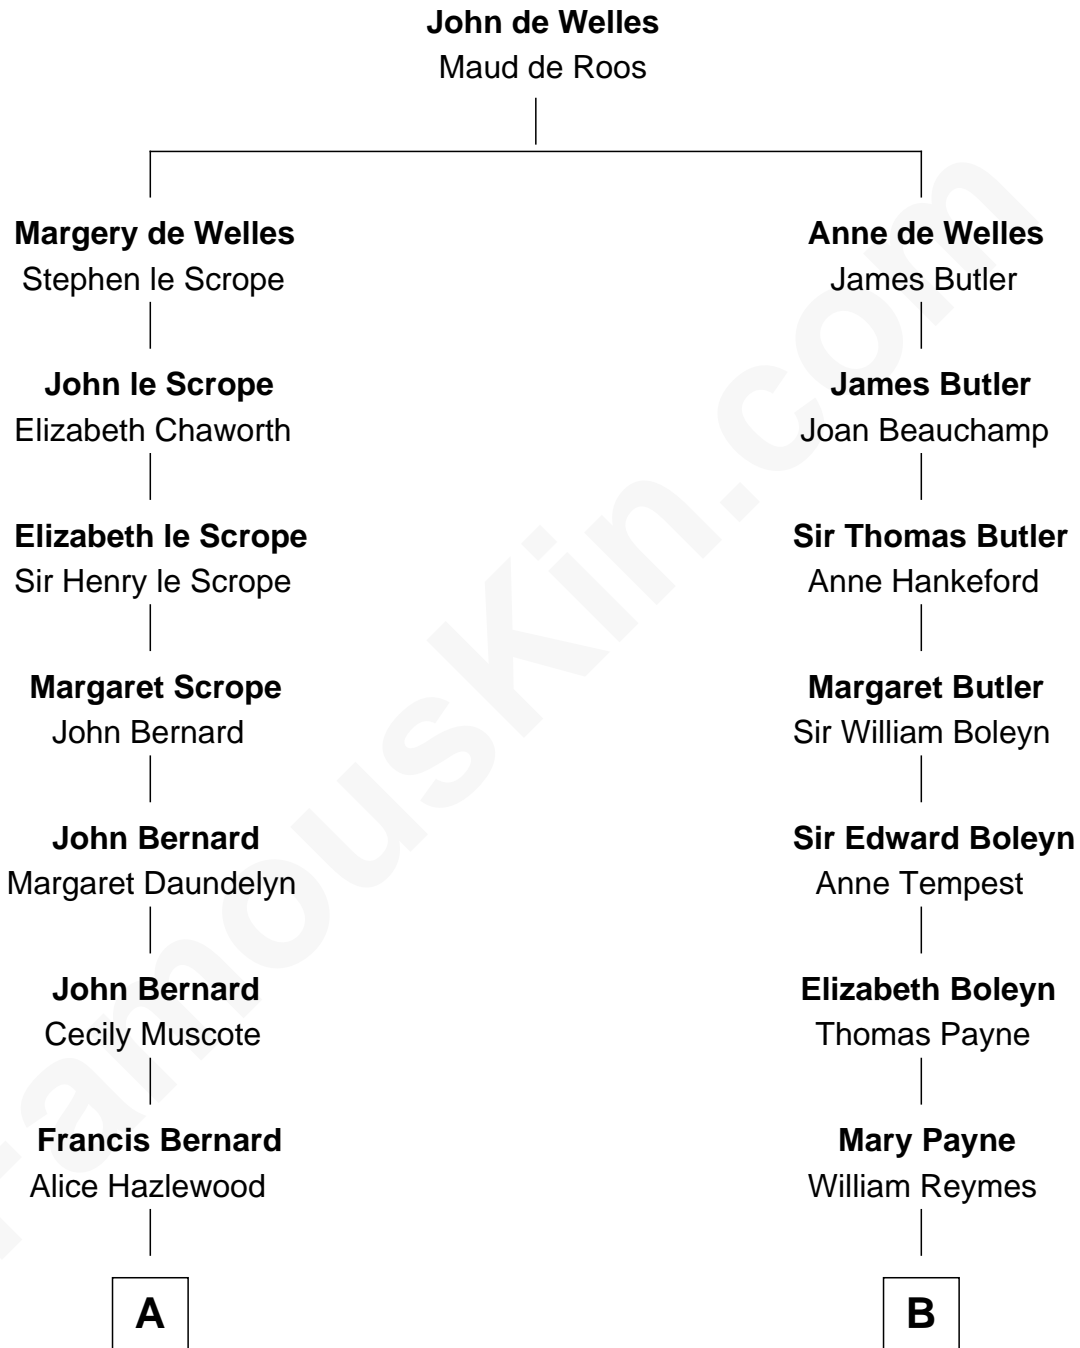

FamousKin.com
Relationship Chart of
Benjamin Harrison
23rd U.S. President

15th cousin 4 times removed of
David Crosby
Singer and Songwriter

C

Frederic Van Schoonhoven Crosby

Julia Floyd Delafield

Floyd Delafield Crosby

Alph Van Corlandt Whitehead

David Crosby

Singer and Songwriter