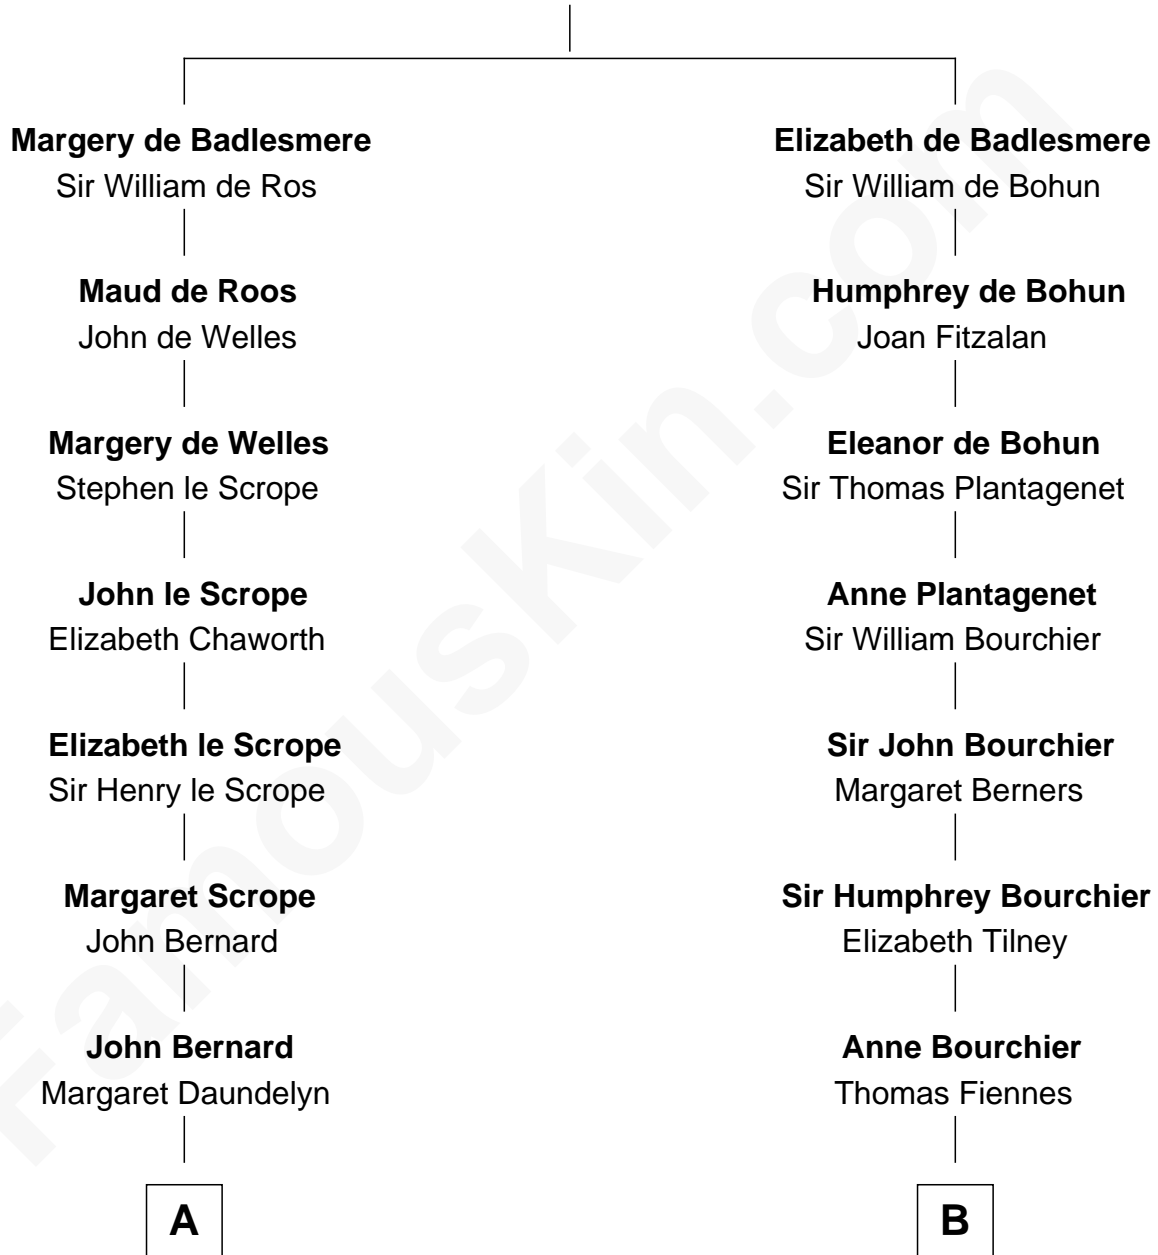

FamousKin.com
Relationship Chart of
Benjamin Harrison
23rd U.S. President

17th cousin 4 times removed of
Ali Wentworth
TV Actress and Comedienne

Bartholomew de Badlesmere
 Margaret de Clare

C

Charles Wyllys Elliott

Mary Green White

Howard Elliott

Janet January

Janet January Elliott

Richard Bryant Hobart

Mable Bryant Hobart

Eric Bartlett Wentworth

Ali Wentworth

TV Actress and Comedienne