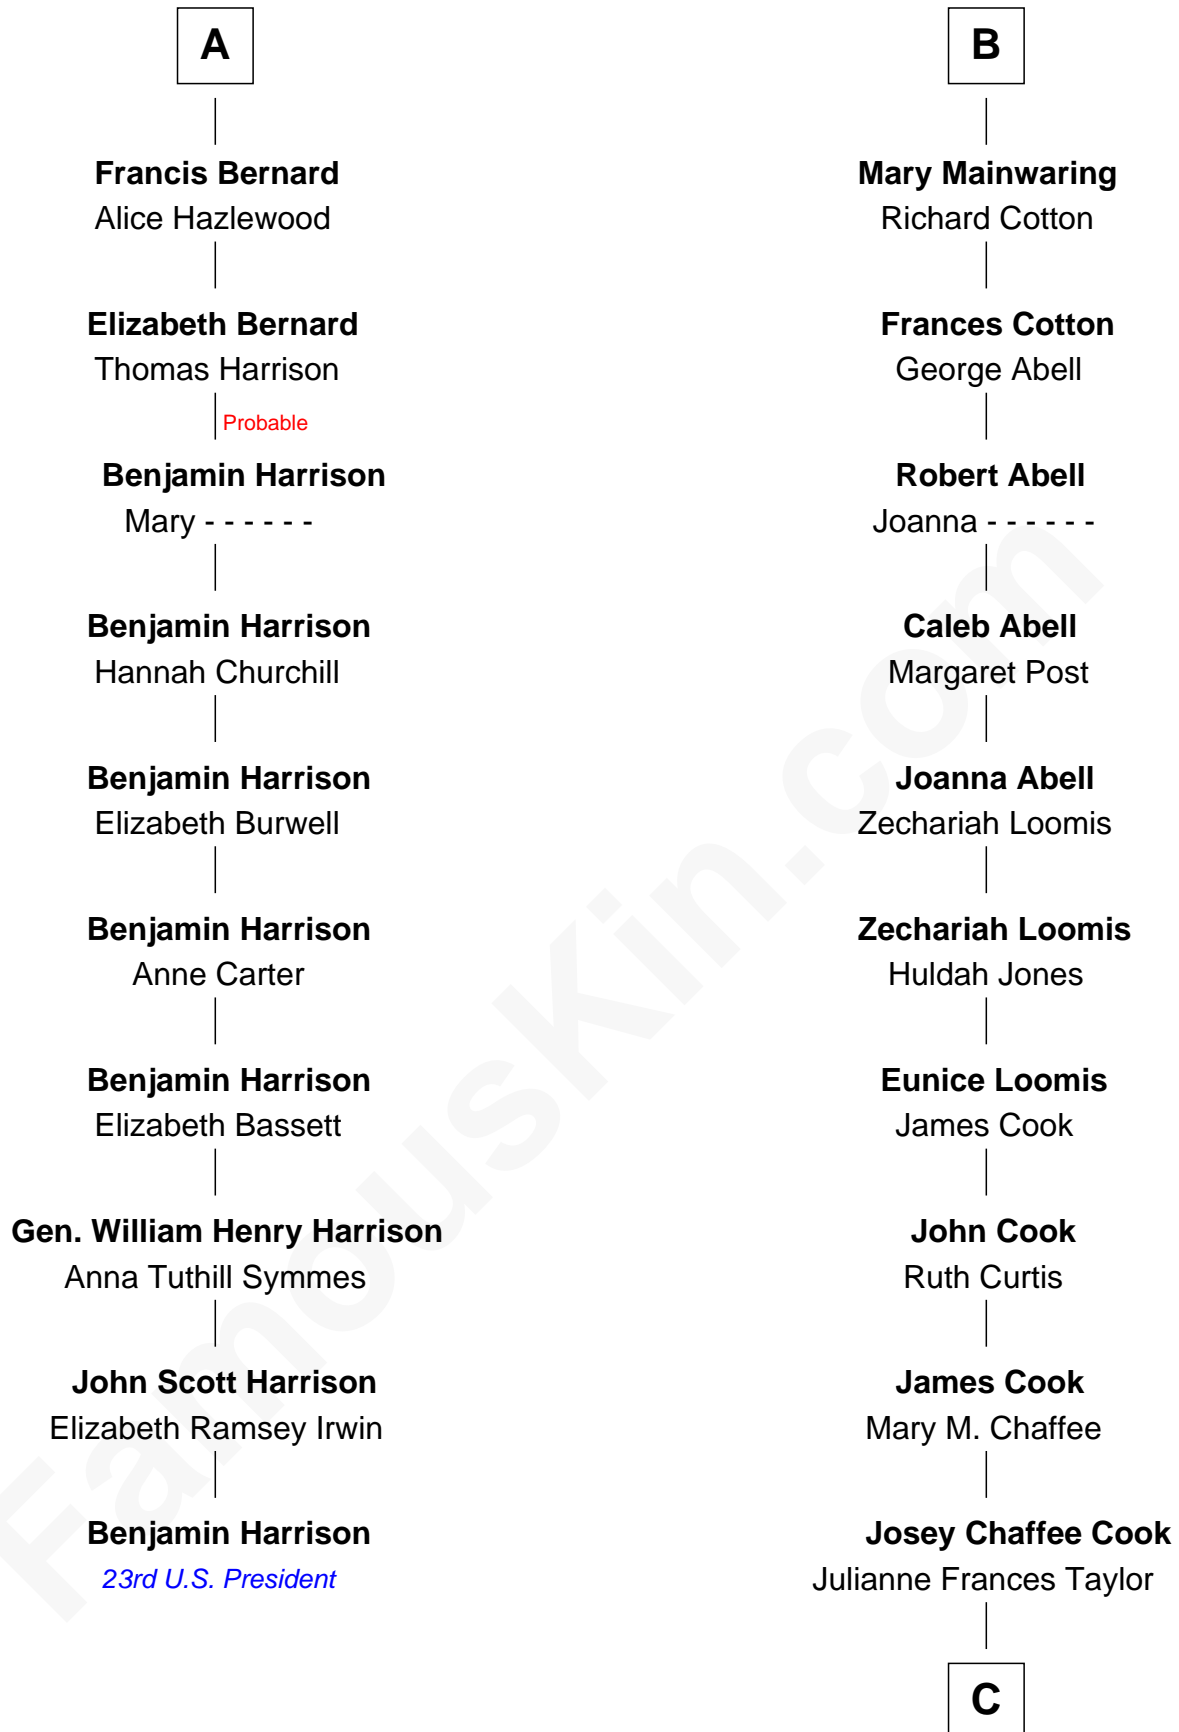

FamousKin.com
Relationship Chart of
Benjamin Harrison
23rd U.S. President

16th cousin 4 times removed of
Amber Stevens West
TV and Movie Actress

Sir Thomas de Beauchamp
 Katherine de Mortimer

C

Frances Jemima Cook