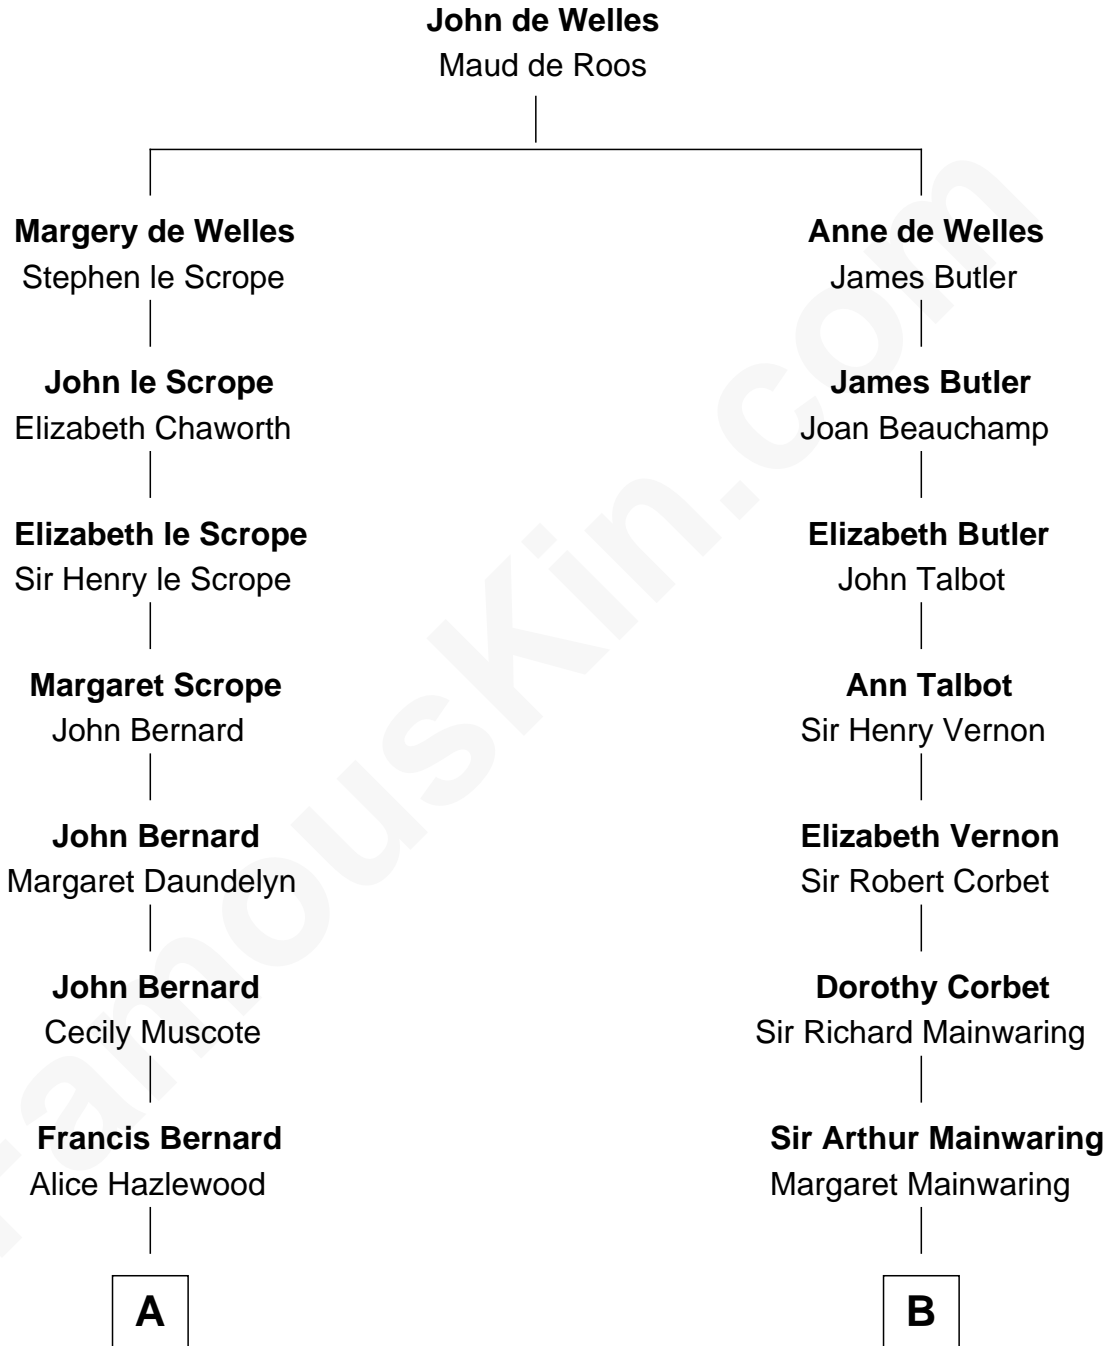

FamousKin.com
Relationship Chart of
Benjamin Harrison
23rd U.S. President

15th cousin 5 times removed of
Amber Stevens West
TV and Movie Actress

C

Frances Jemima Cook

Albert Baas

LaVerne M. Baas

Keith Karl Ingstad

Terry Keith Ingstad

Beverly Jean Cunningham

Amber Stevens West

TV and Movie Actress