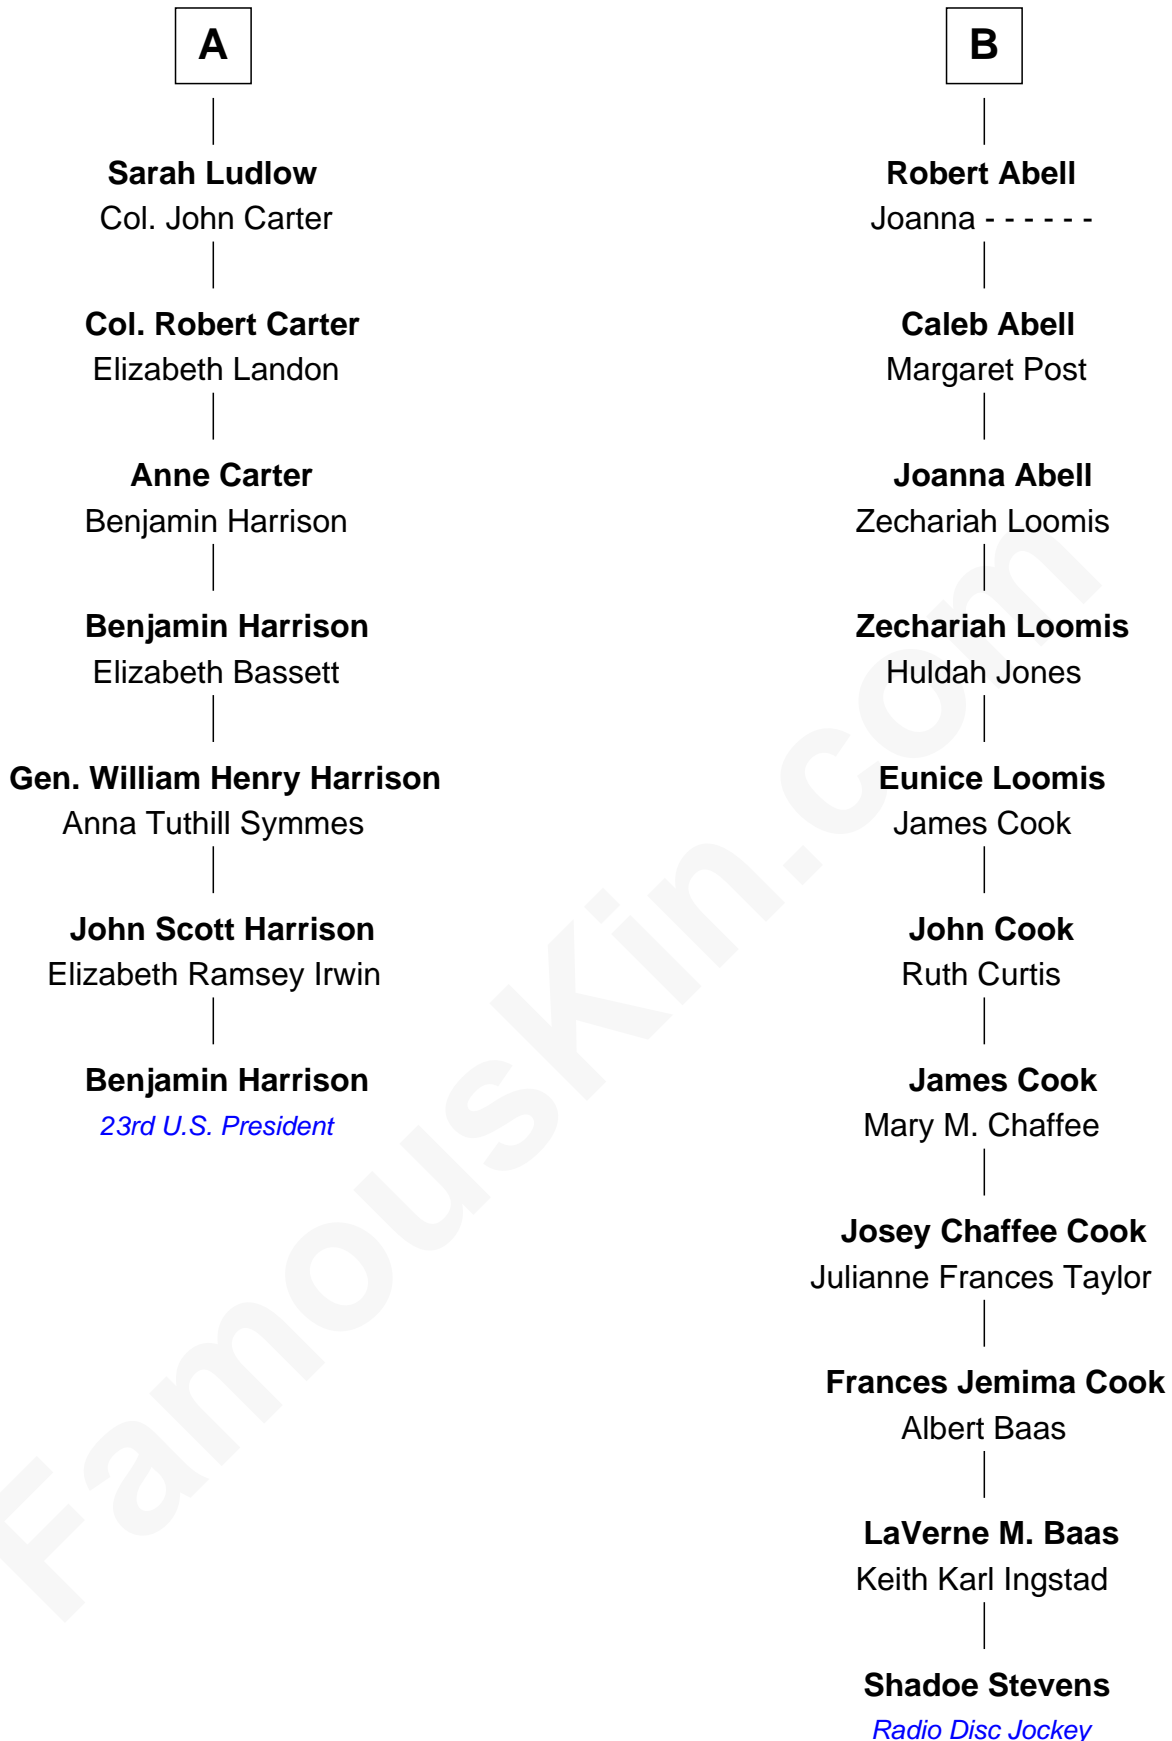

FamousKin.com
Relationship Chart of
Benjamin Harrison
23rd U.S. President

13th cousin 4 times removed of
Shadoe Stevens
Radio Disc Jockey

Sir Walter Blount
 Sancha de Ayala

Shadoe Stevens photo by [Alan Light](#) (CC BY 2.0)