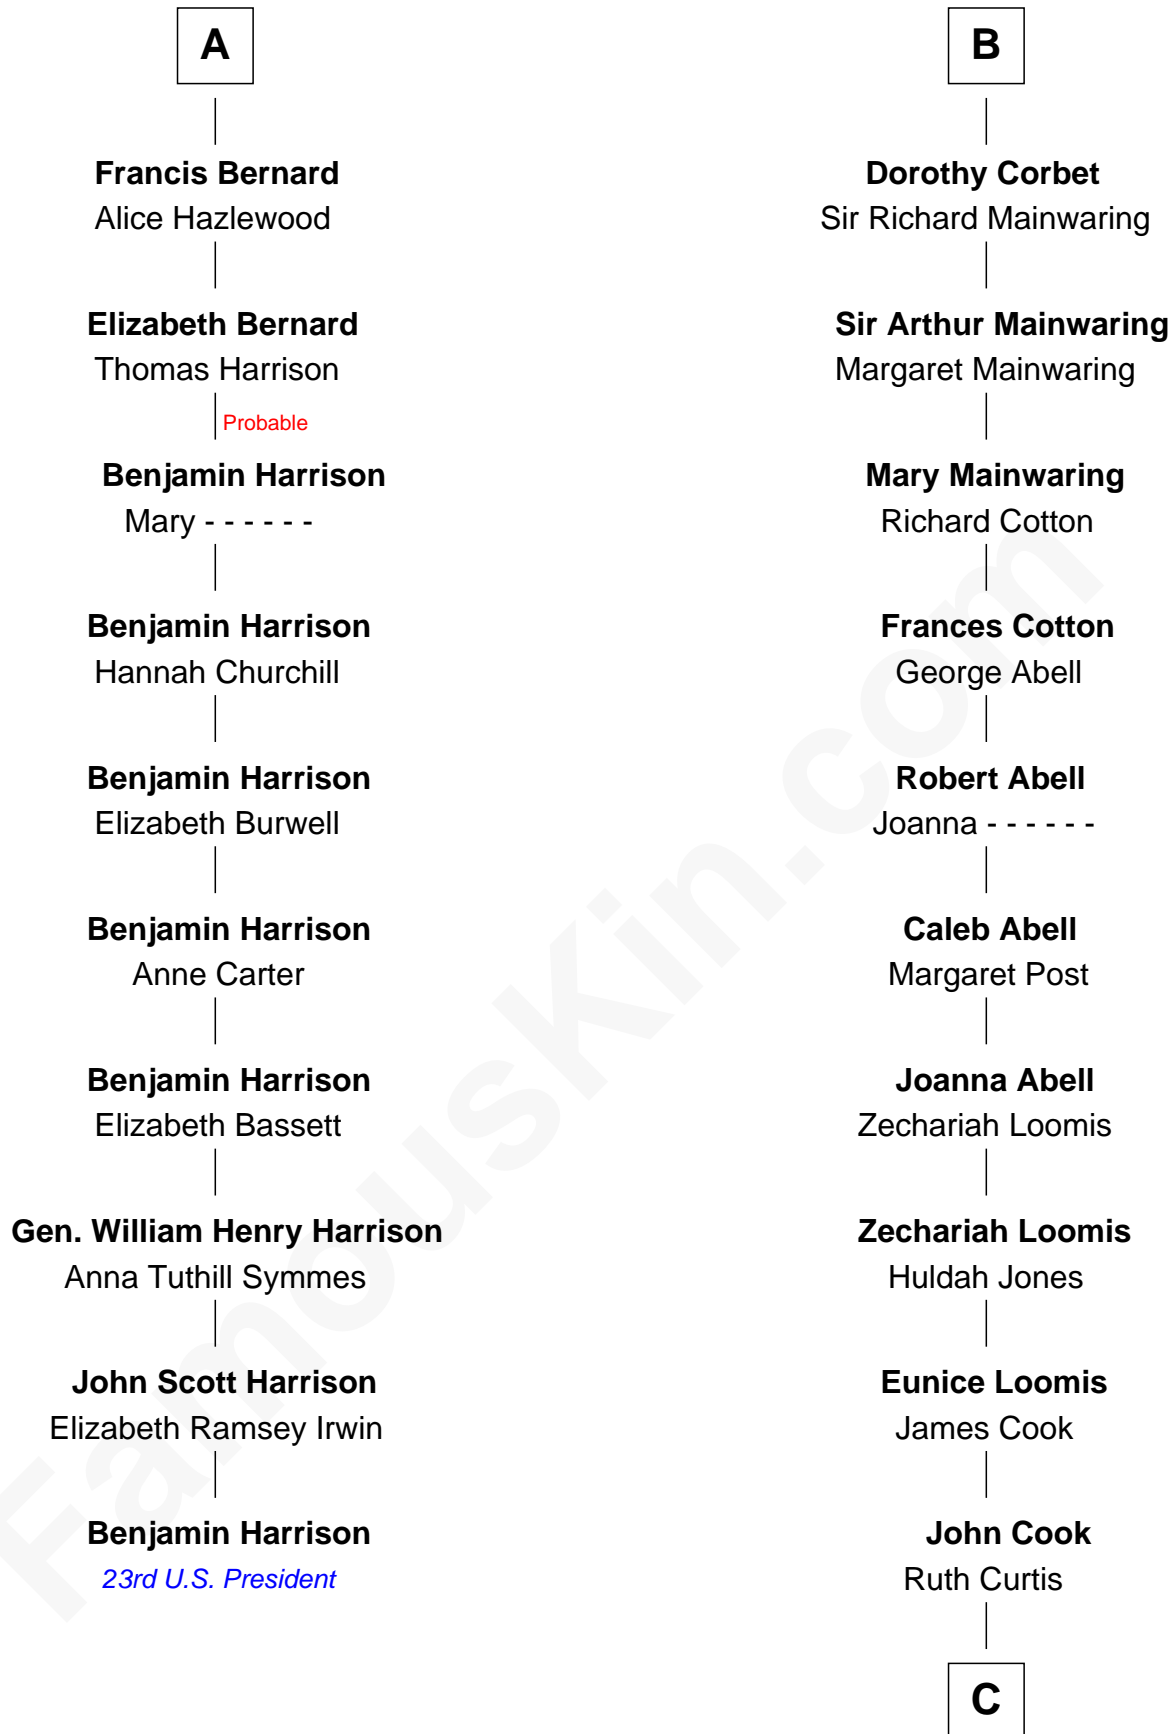

FamousKin.com
Relationship Chart of
Benjamin Harrison
23rd U.S. President

16th cousin 5 times removed of
Shadove Stevens
Radio Disc Jockey

Ralph de Stafford
 Margaret de Audley

C

James Cook

Mary M. Chaffee