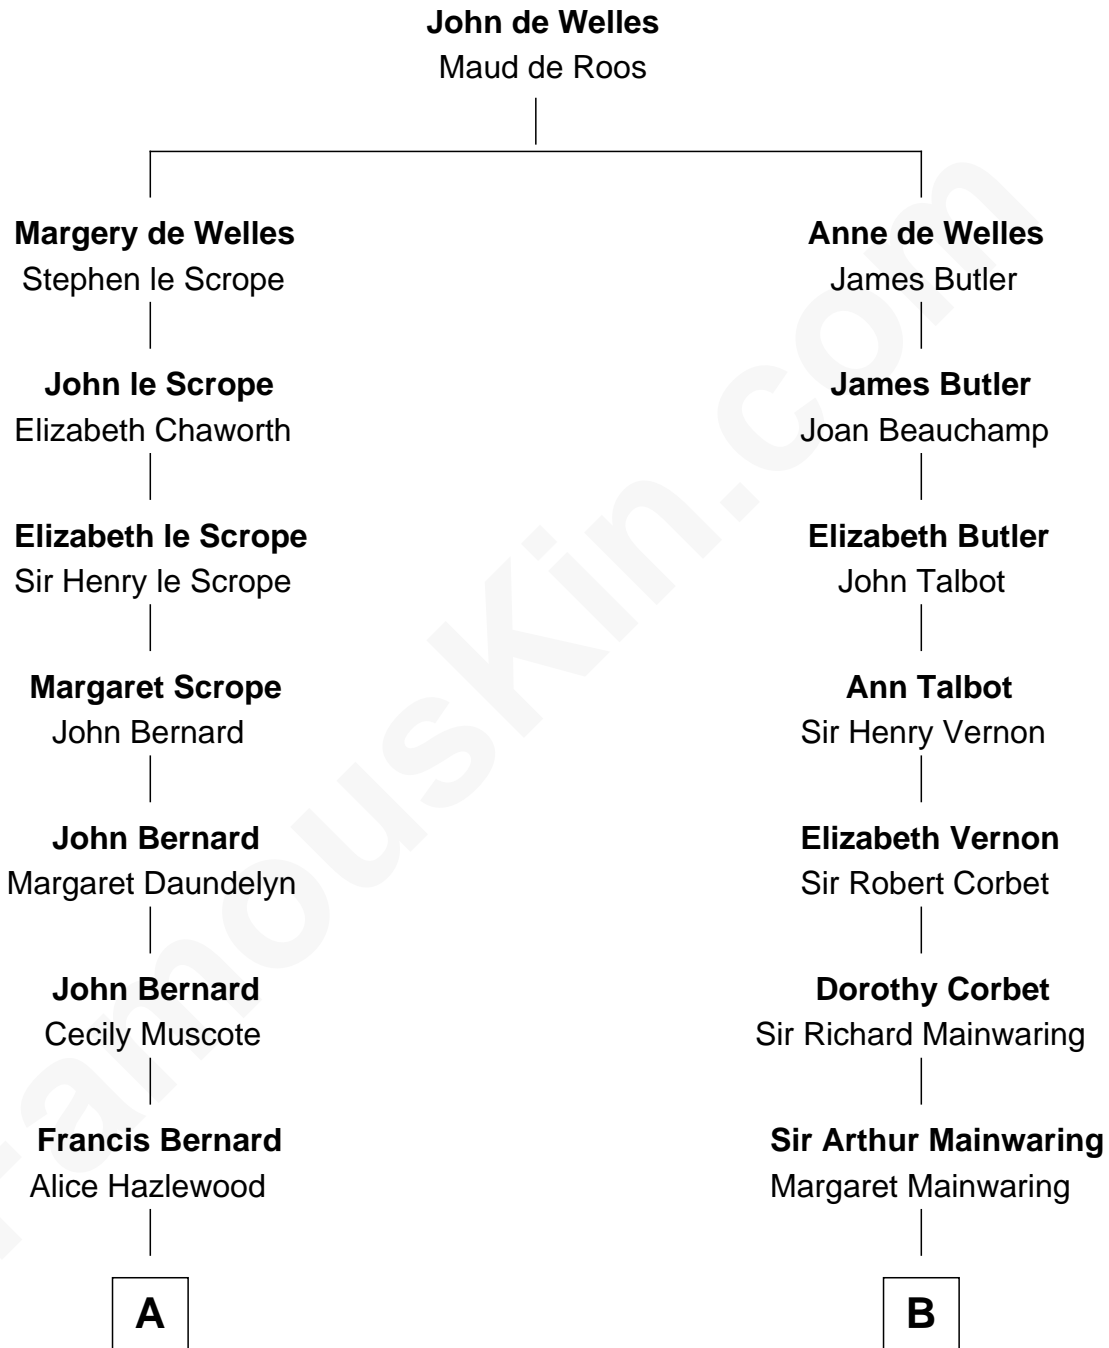

FamousKin.com
Relationship Chart of
Benjamin Harrison
23rd U.S. President

15th cousin 4 times removed of
Shadoe Stevens
Radio Disc Jockey

C

Frances Jemima Cook

Albert Baas

LaVerne M. Baas

Keith Karl Ingstad

Shadoe Stevens

Radio Disc Jockey

FamousKin.com