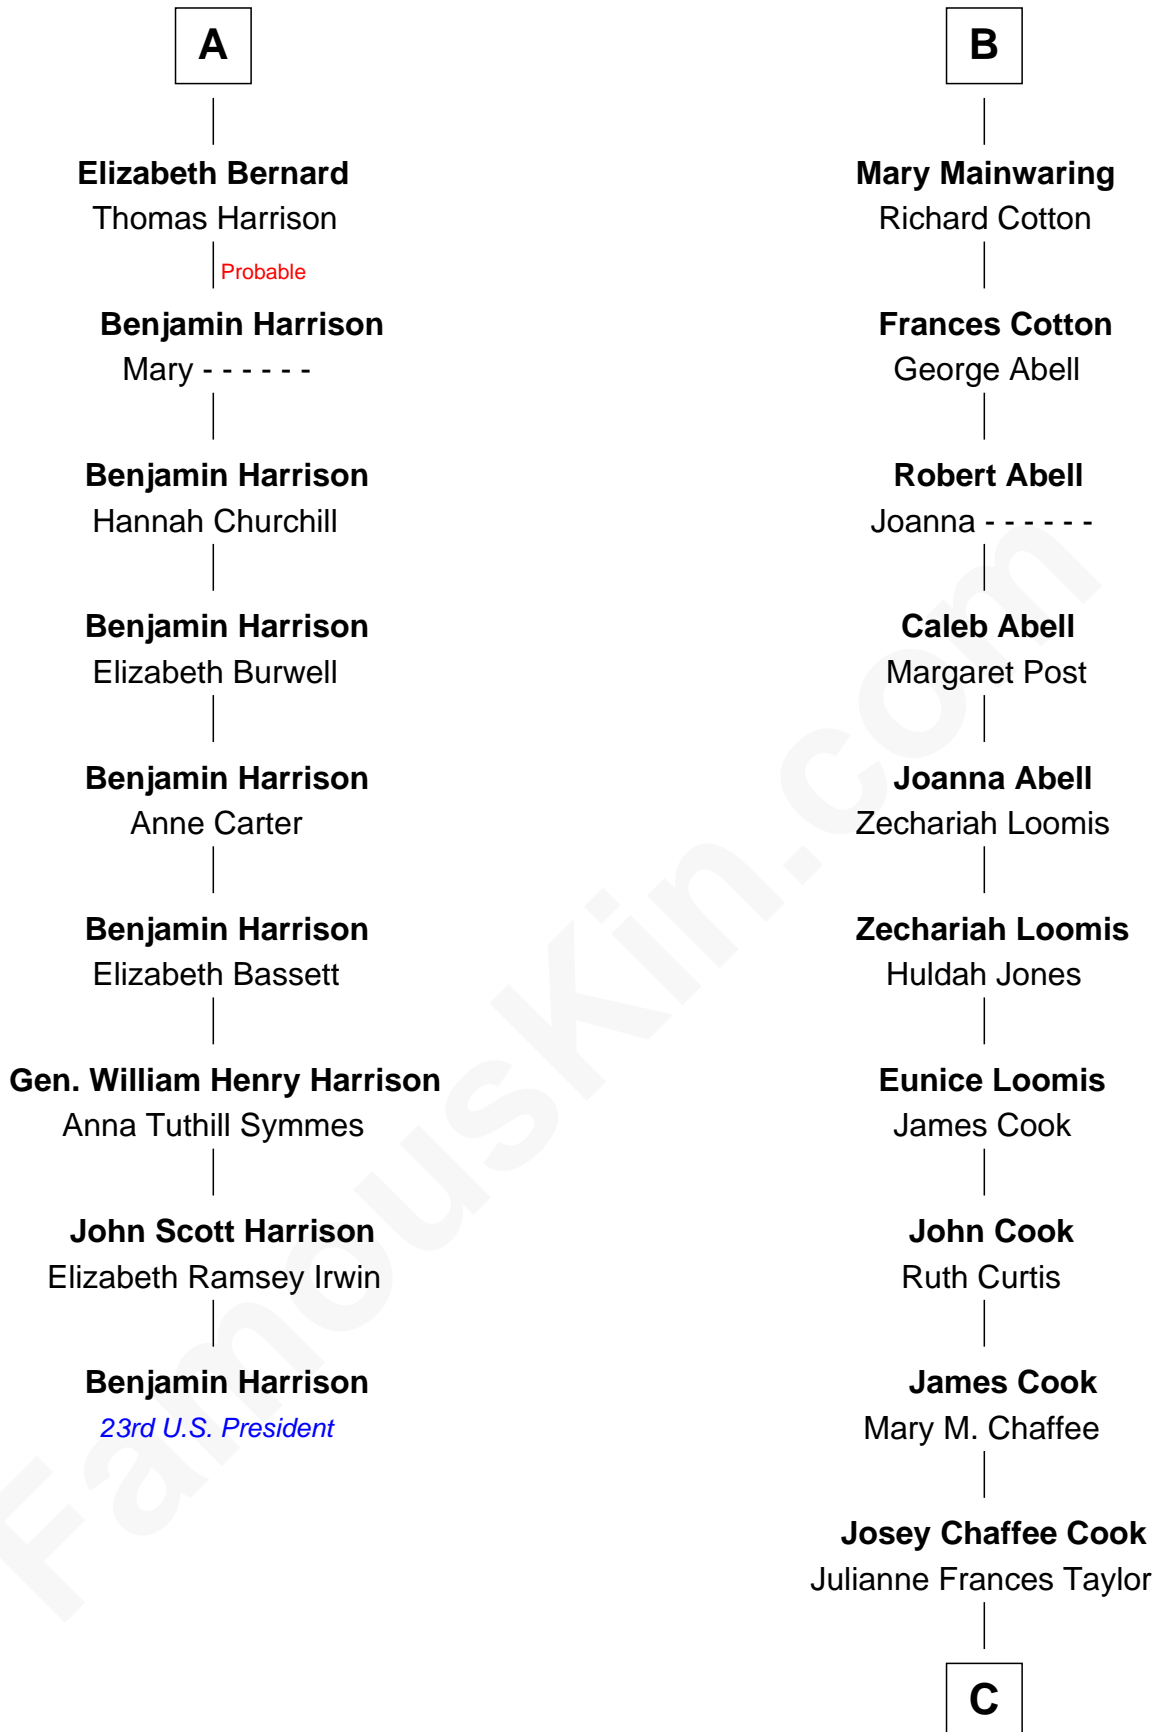

FamousKin.com
Relationship Chart of
Benjamin Harrison
23rd U.S. President

15th cousin 4 times removed of
Shadoe Stevens
Radio Disc Jockey

C

Frances Jemima Cook

Albert Baas

LaVerne M. Baas

Keith Karl Ingstad