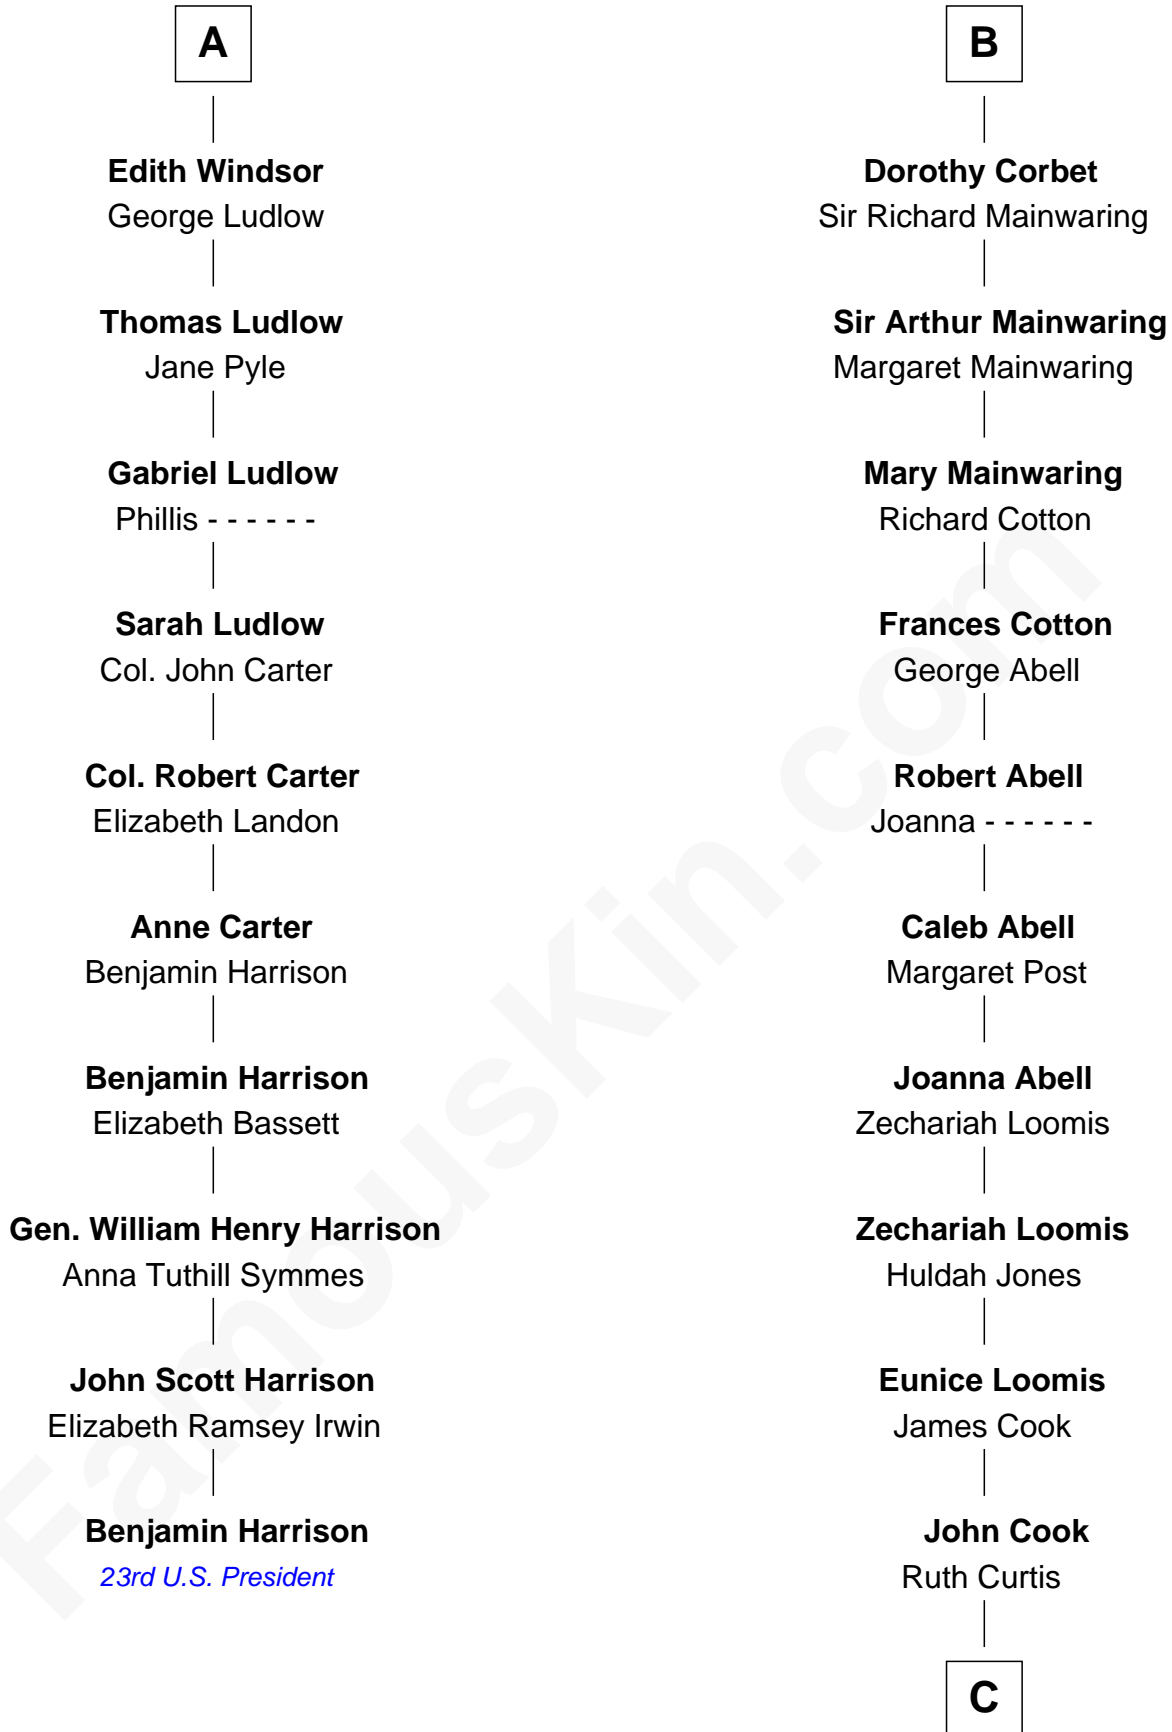

FamousKin.com
Relationship Chart of
Benjamin Harrison
23rd U.S. President

16th cousin 5 times removed of
Shadoe Stevens
Radio Disc Jockey

Humphrey de Bohun
 Elizabeth Plantagenet

C

James Cook

Mary M. Chaffee