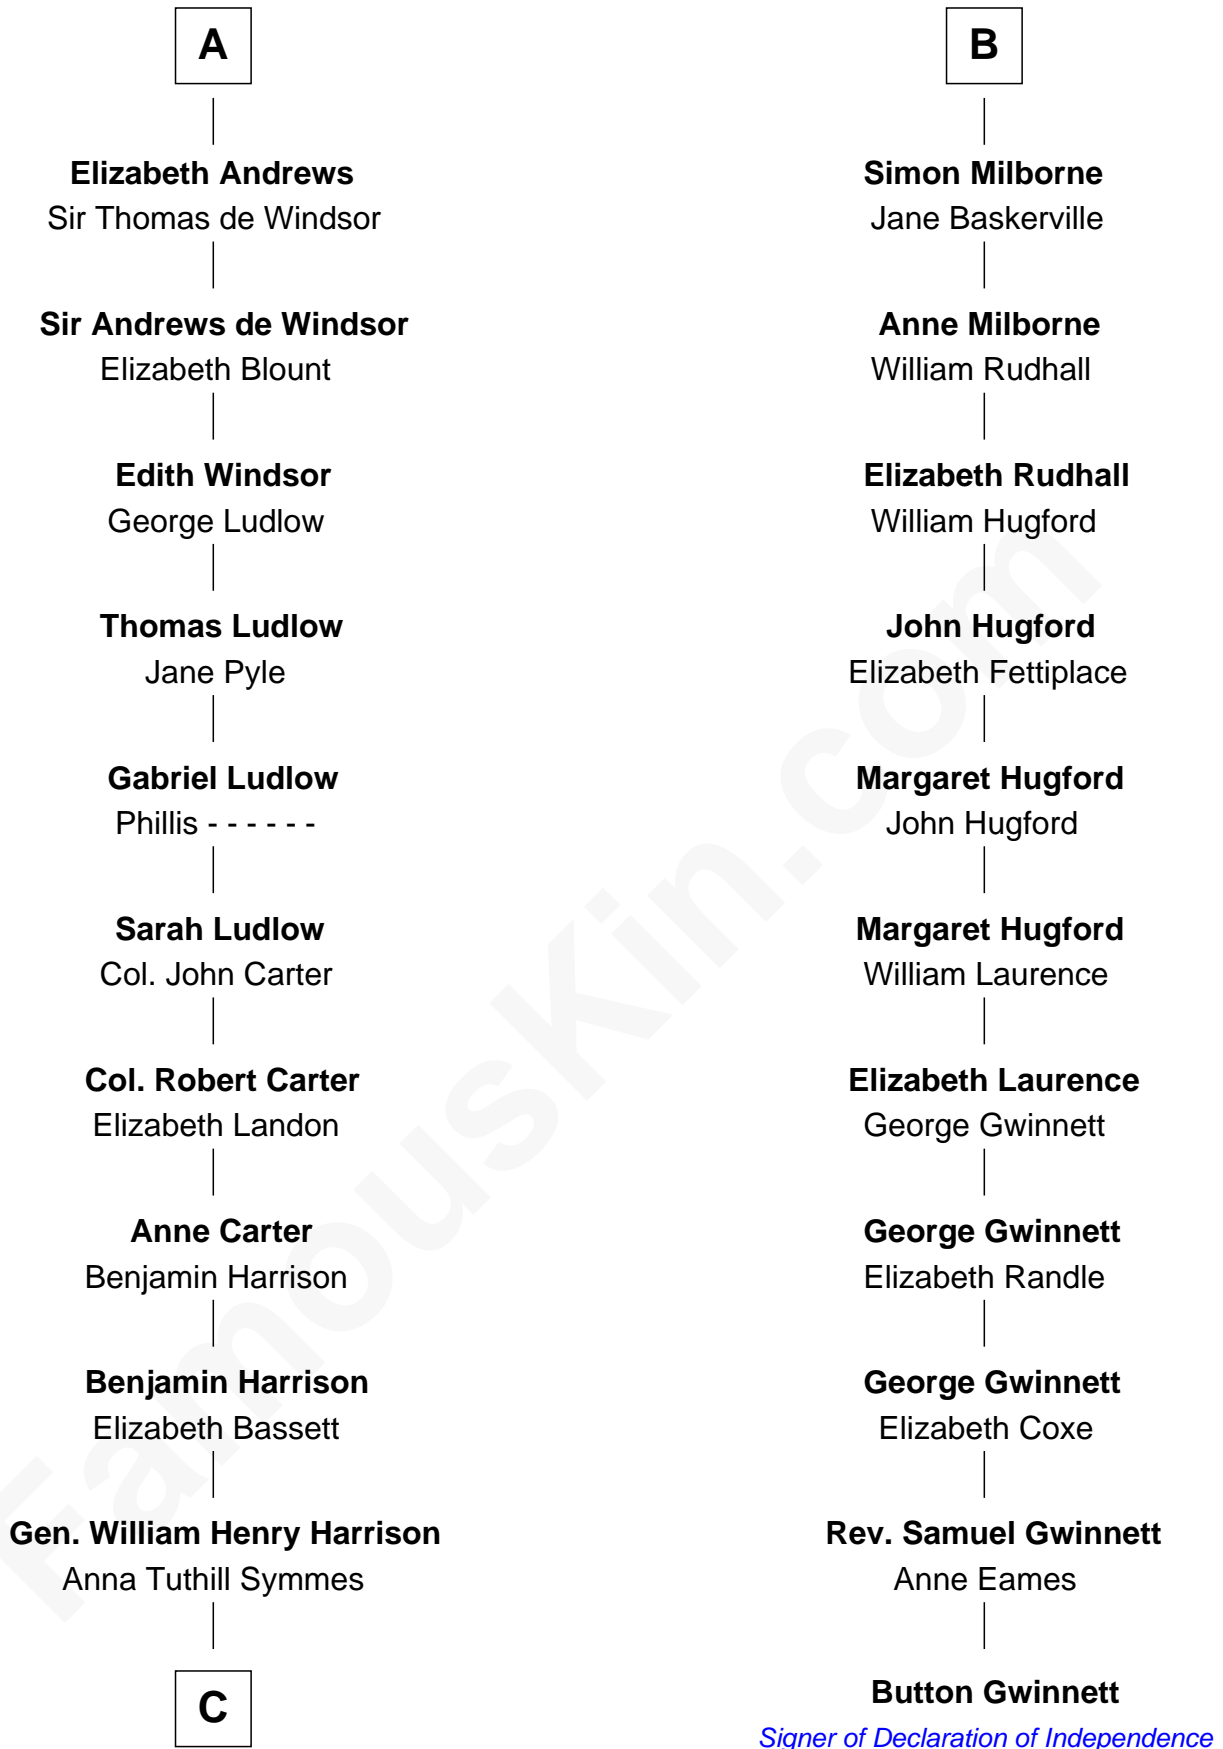

FamousKin.com
Relationship Chart of
Benjamin Harrison
23rd U.S. President

17th cousin 1 time removed of
Button Gwinnett
Signer of the Declaration of Independence

C

—
John Scott Harrison
Elizabeth Ramsey Irwin

—
Benjamin Harrison
23rd U.S. President

FamousKin.com