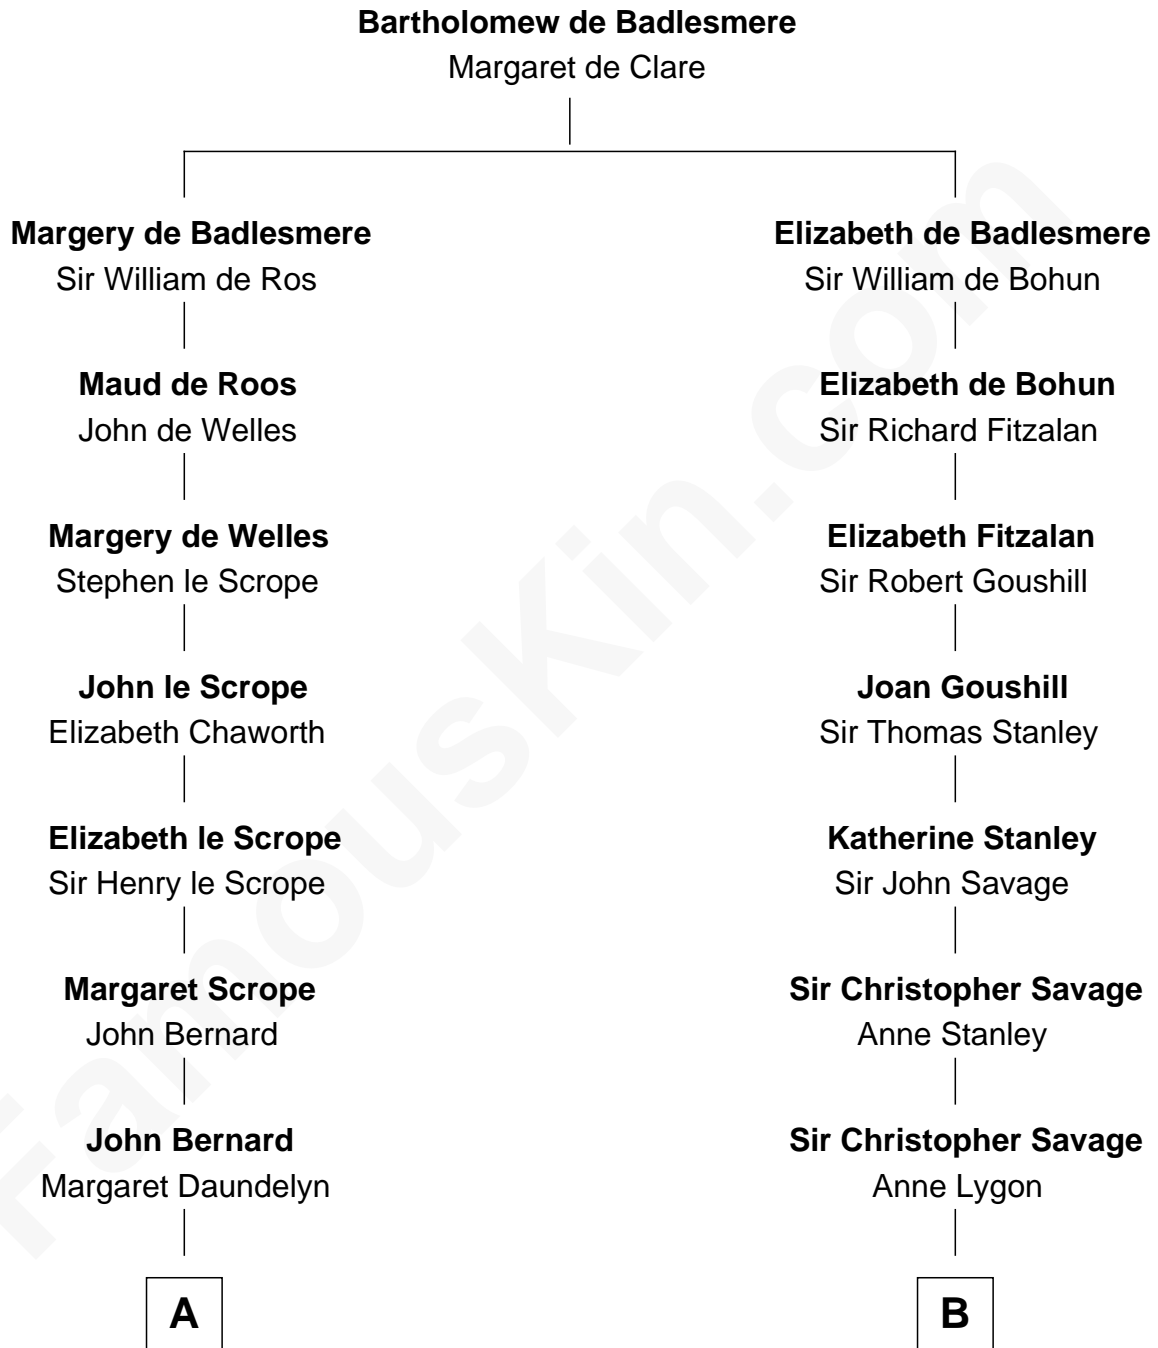

FamousKin.com
Relationship Chart of
Benjamin Harrison
23rd U.S. President

17th cousin 4 times removed of
Parker Stevenson
TV and Movie Actor

C

Col. Joseph Hancock Taylor

Mary Montgomery Meigs

Evelyn Taylor

Eli Kirk Price

Philip Price

Sarah Meade Harrison

Sarah Meade Price

Richard Stevenson Parker

Parker Stevenson

TV and Movie Actor

FamousKin.com