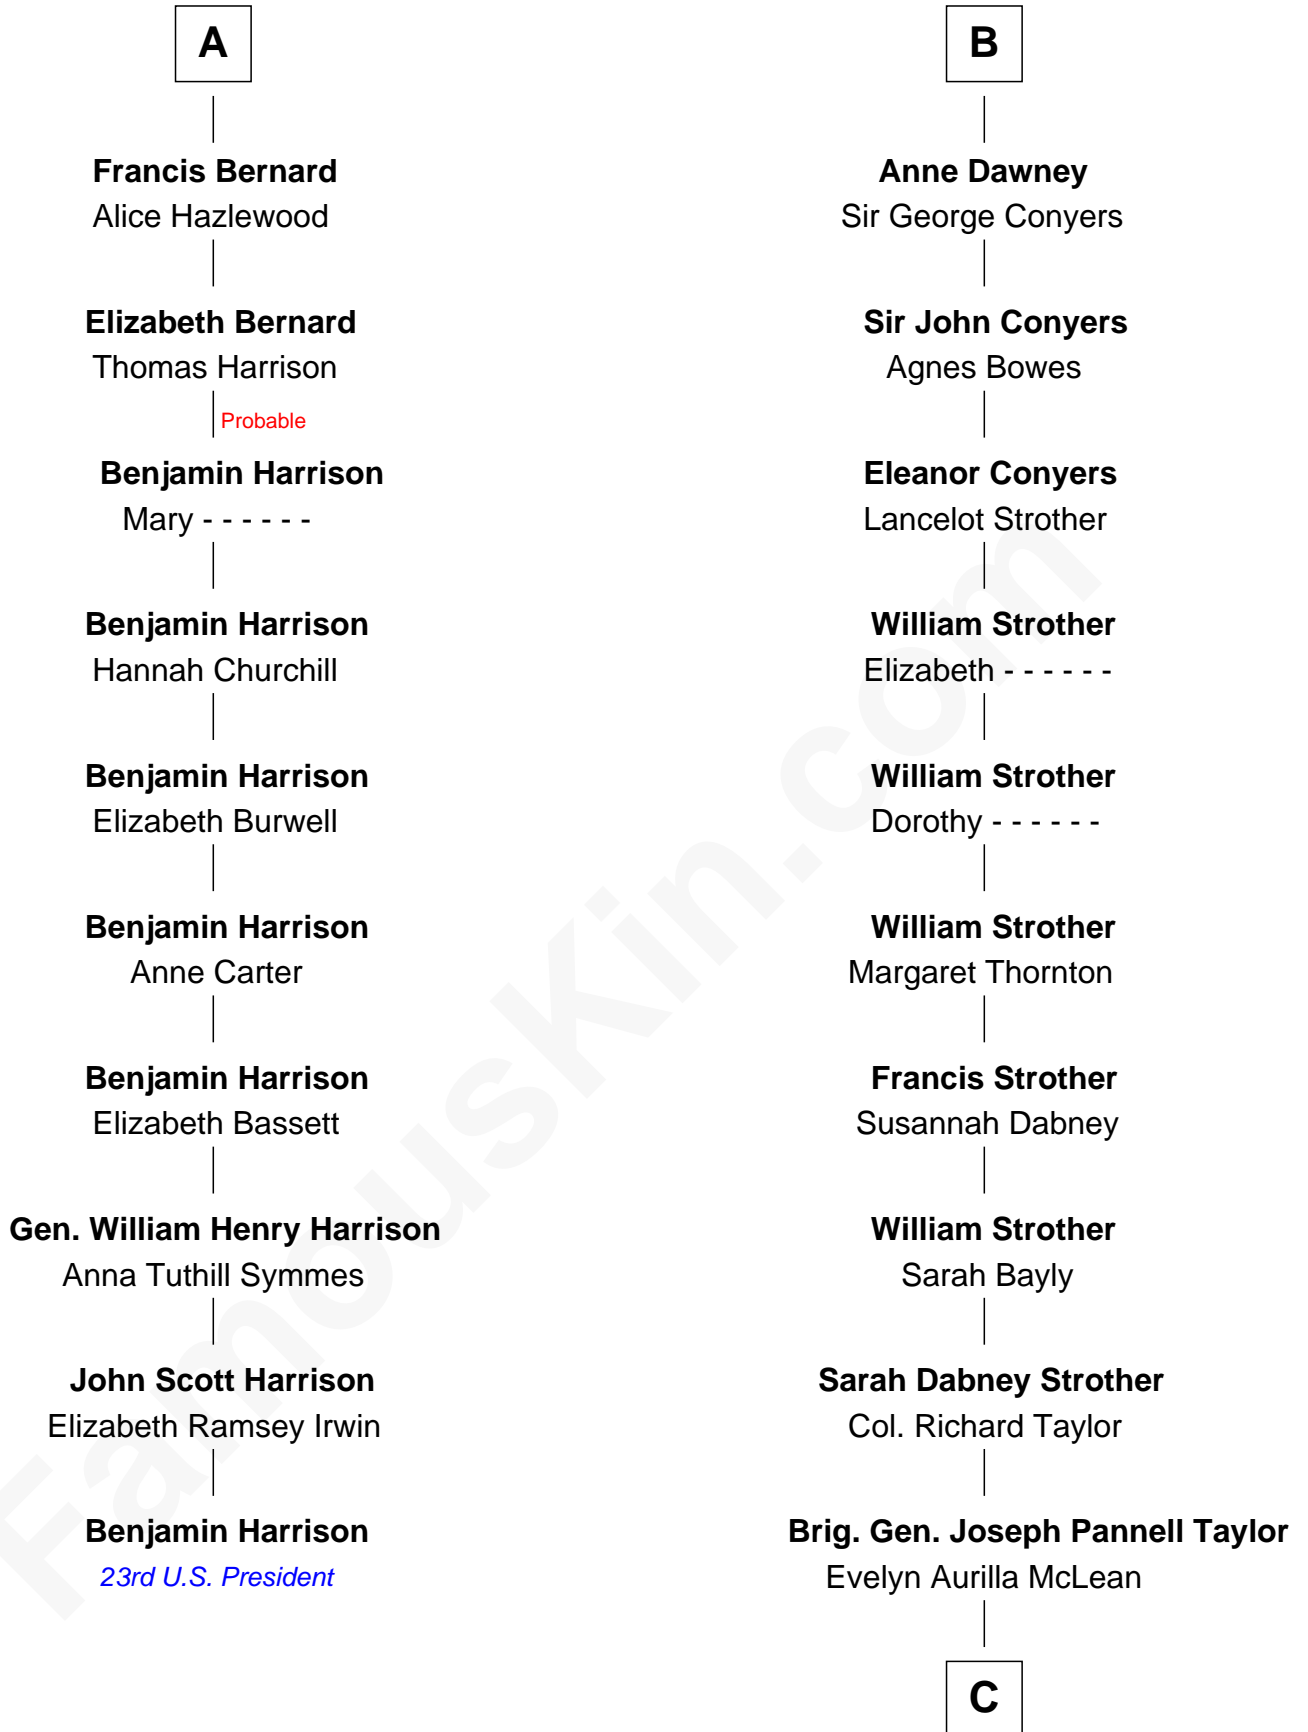

FamousKin.com
Relationship Chart of
Benjamin Harrison
23rd U.S. President

16th cousin 5 times removed of
Parker Stevenson
TV and Movie Actor

C

Col. Joseph Hancock Taylor

Mary Montgomery Meigs

Evelyn Taylor

Eli Kirk Price

Philip Price

Sarah Meade Harrison

Sarah Meade Price

Richard Stevenson Parker

Parker Stevenson

TV and Movie Actor

FamousKin.com