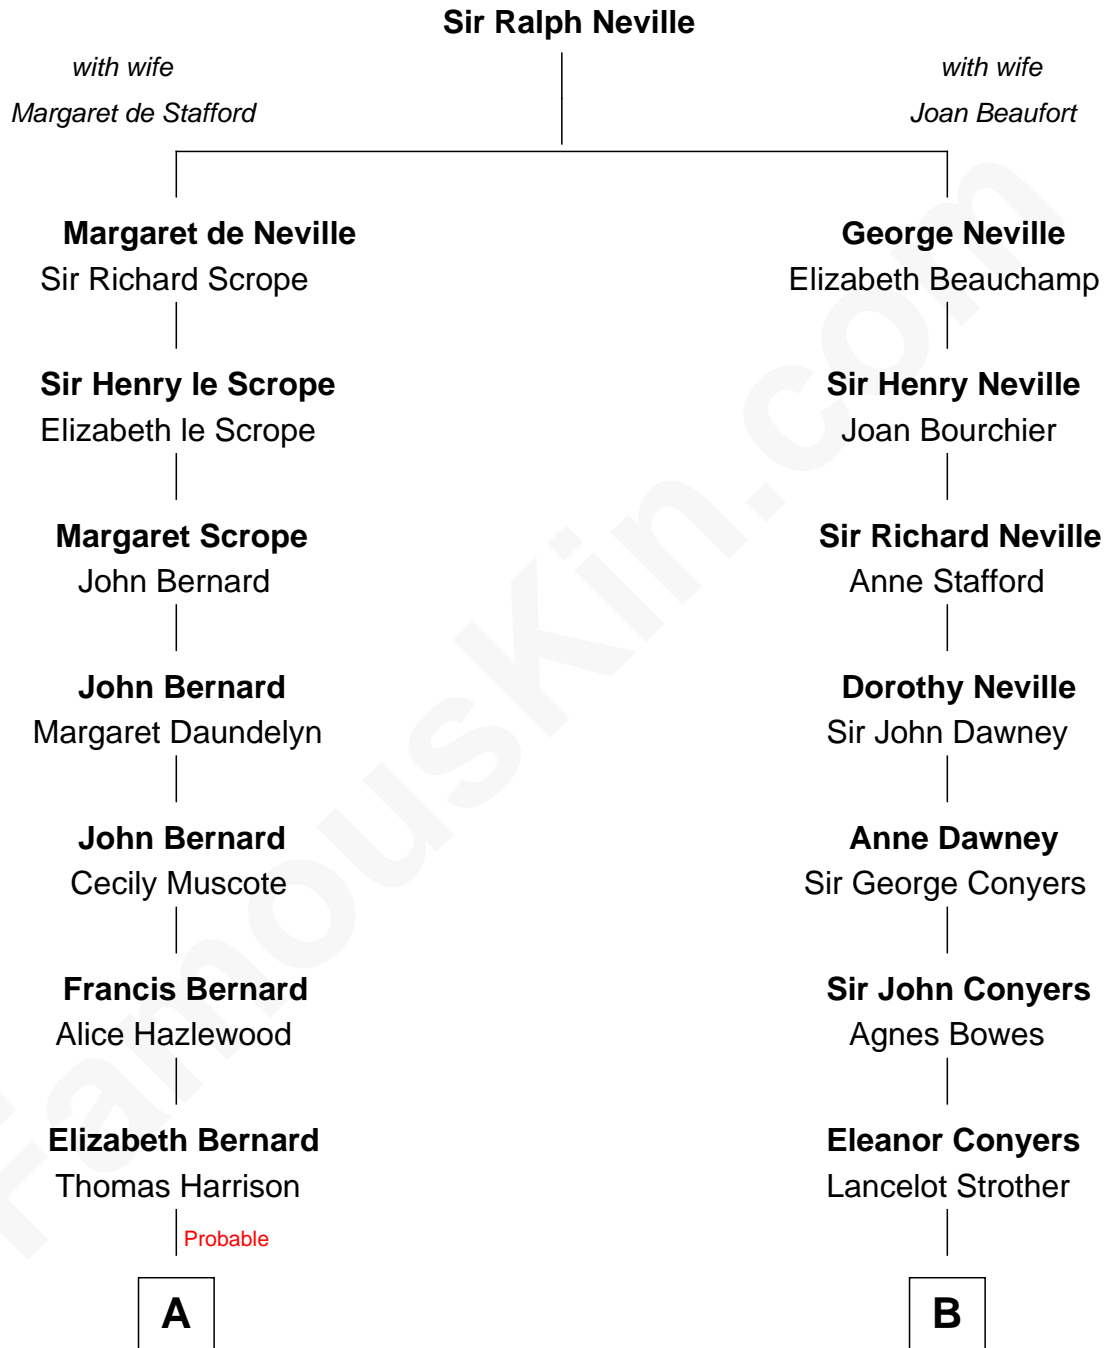

## Relationship Chart of

### Benjamin Harrison

23rd U.S. President

14th cousin 4 times removed of

**Parker Stevenson**  
TV and Movie Actor

**C**

**Sarah Meade Price**  
Richard Stevenson Parker

**Parker Stevenson**  
*TV and Movie Actor*