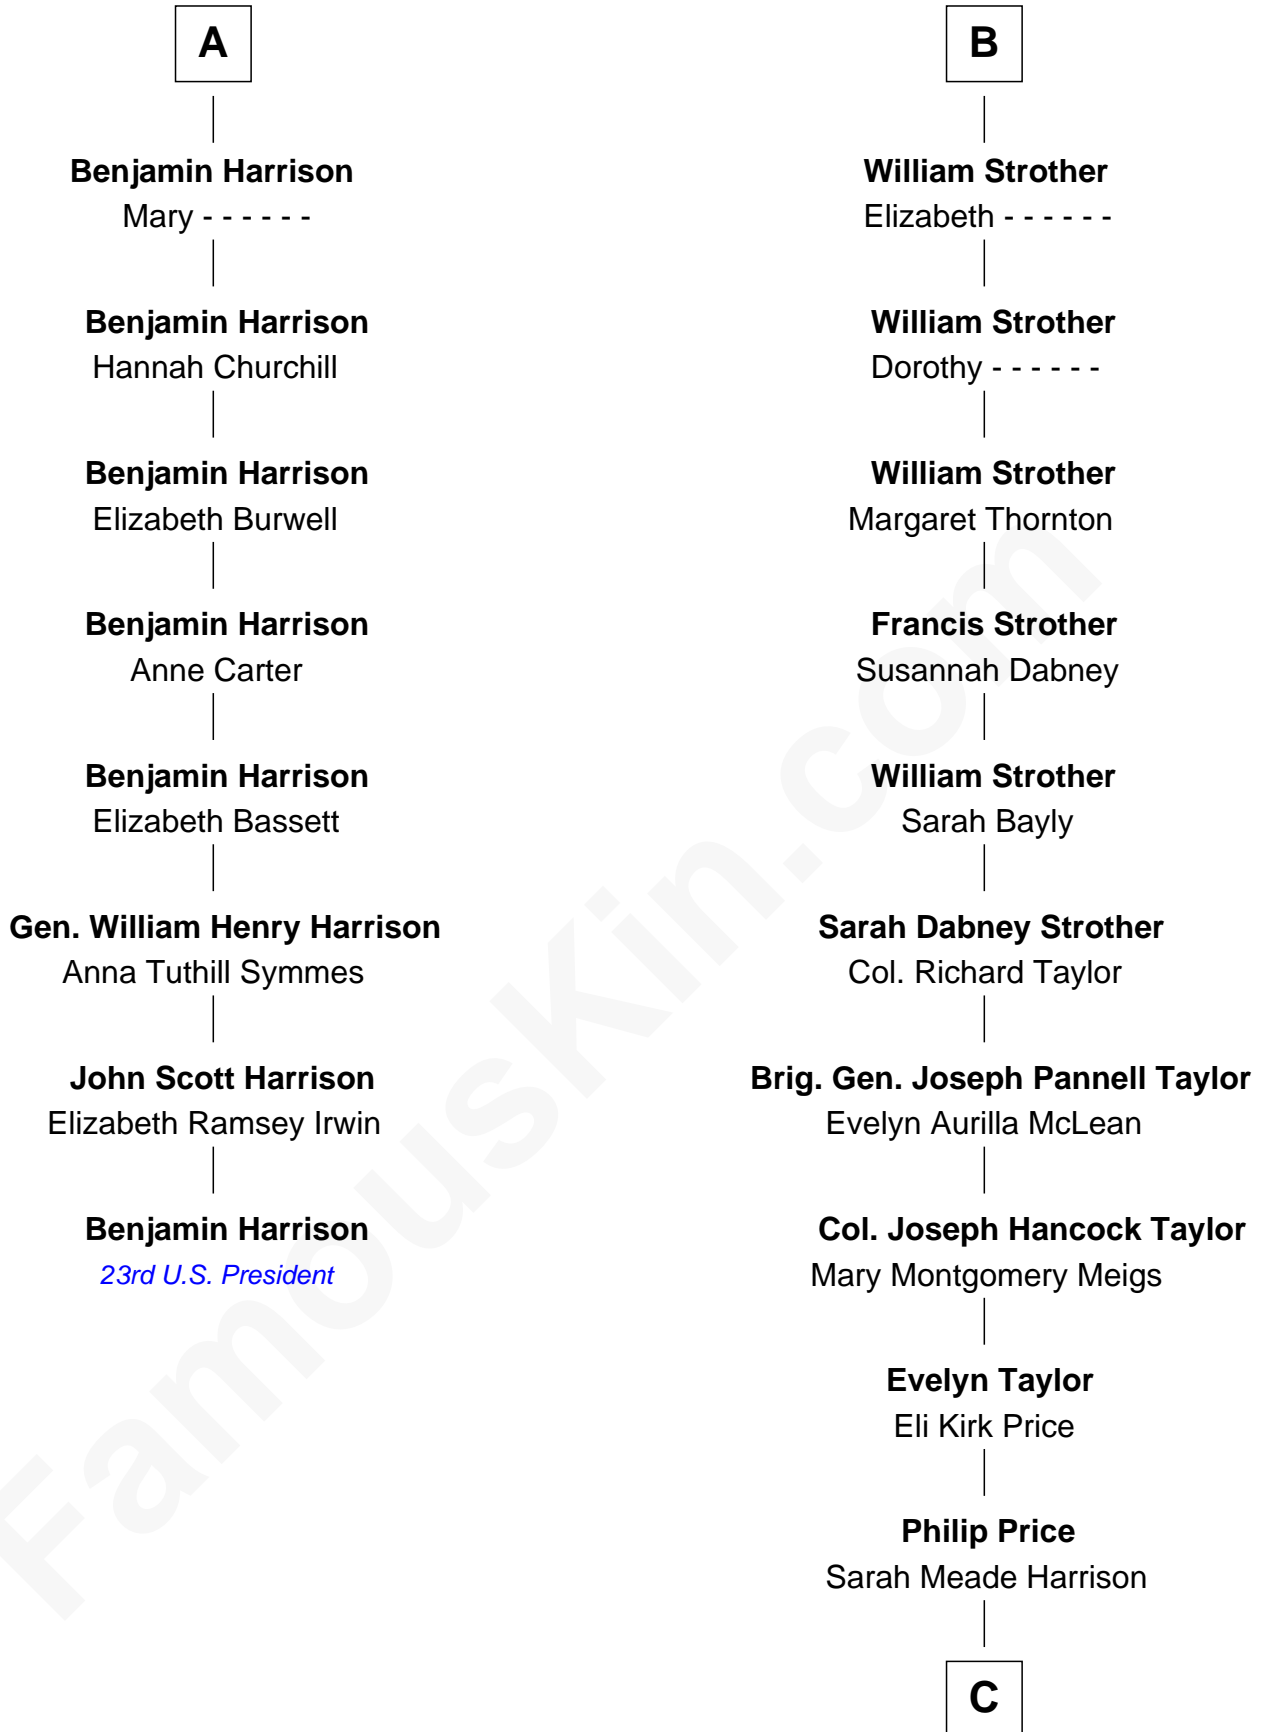

## Relationship Chart of

### Benjamin Harrison

23rd U.S. President

14th cousin 4 times removed of

**Parker Stevenson**  
TV and Movie Actor

**C**

**Sarah Meade Price**  
Richard Stevenson Parker

**Parker Stevenson**  
*TV and Movie Actor*