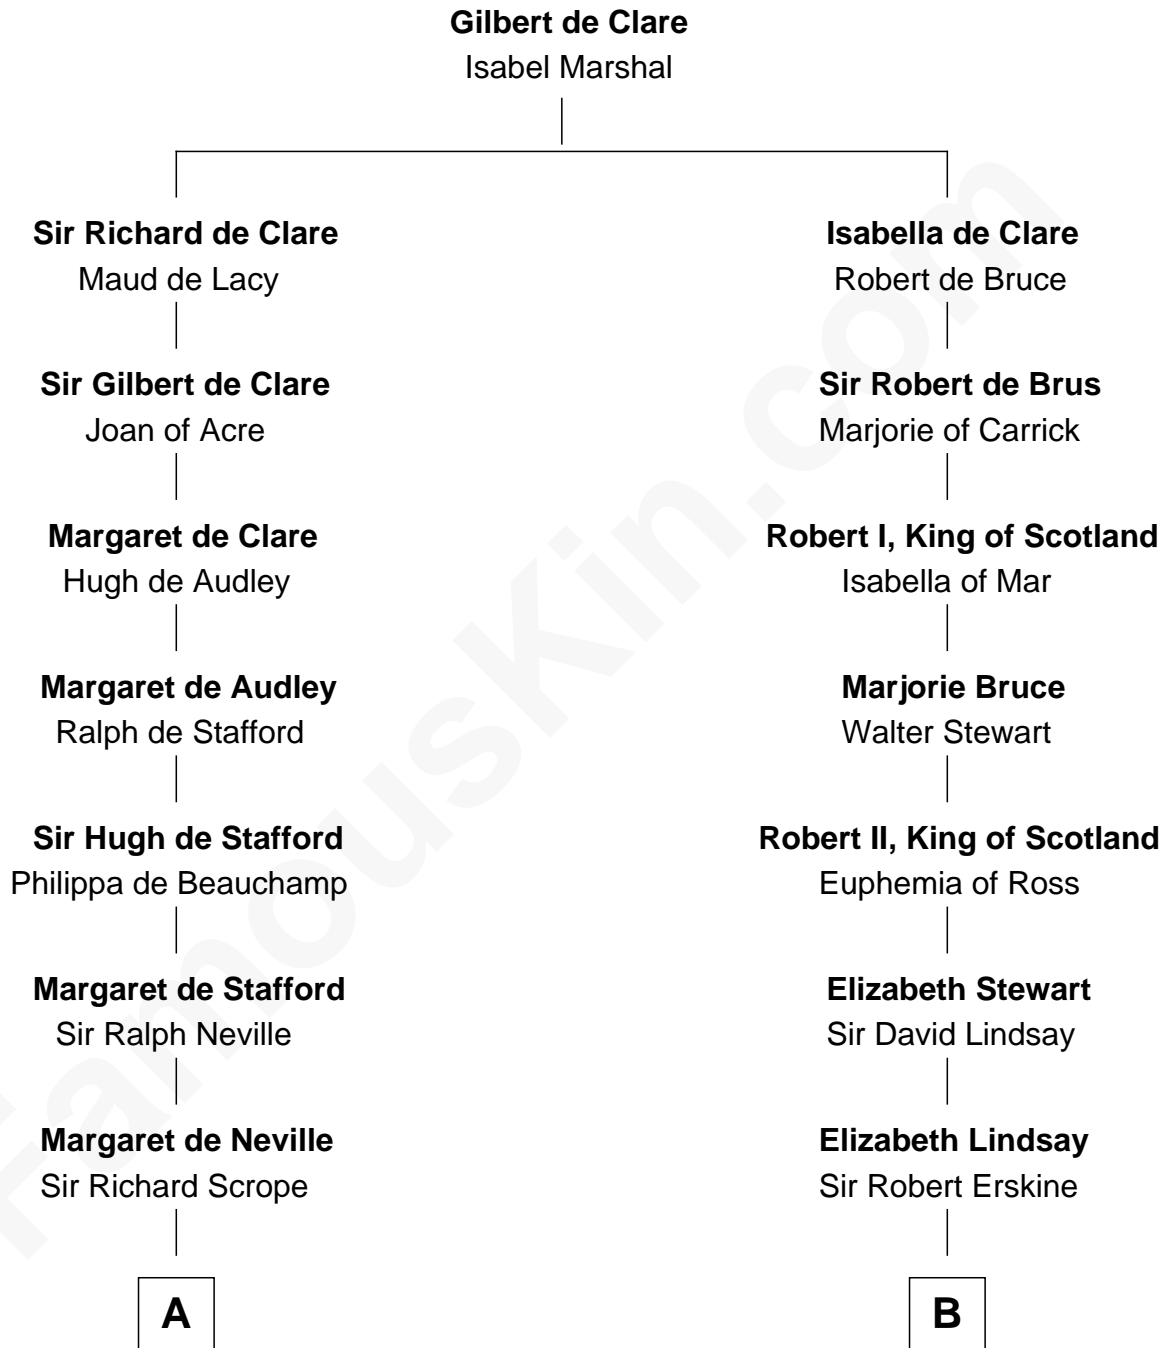

FamousKin.com
Relationship Chart of
Benjamin Harrison
23rd U.S. President

18th cousin 2 times removed of
General Hugh Mercer
American Revolution

C

Benjamin Harrison
Elizabeth Bassett

Gen. William Henry Harrison
Anna Tuthill Symmes

John Scott Harrison
Elizabeth Ramsey Irwin

Benjamin Harrison
23rd U.S. President

D

William Mercer
Anne Munro

General Hugh Mercer
American Revolution

FamousKin.com