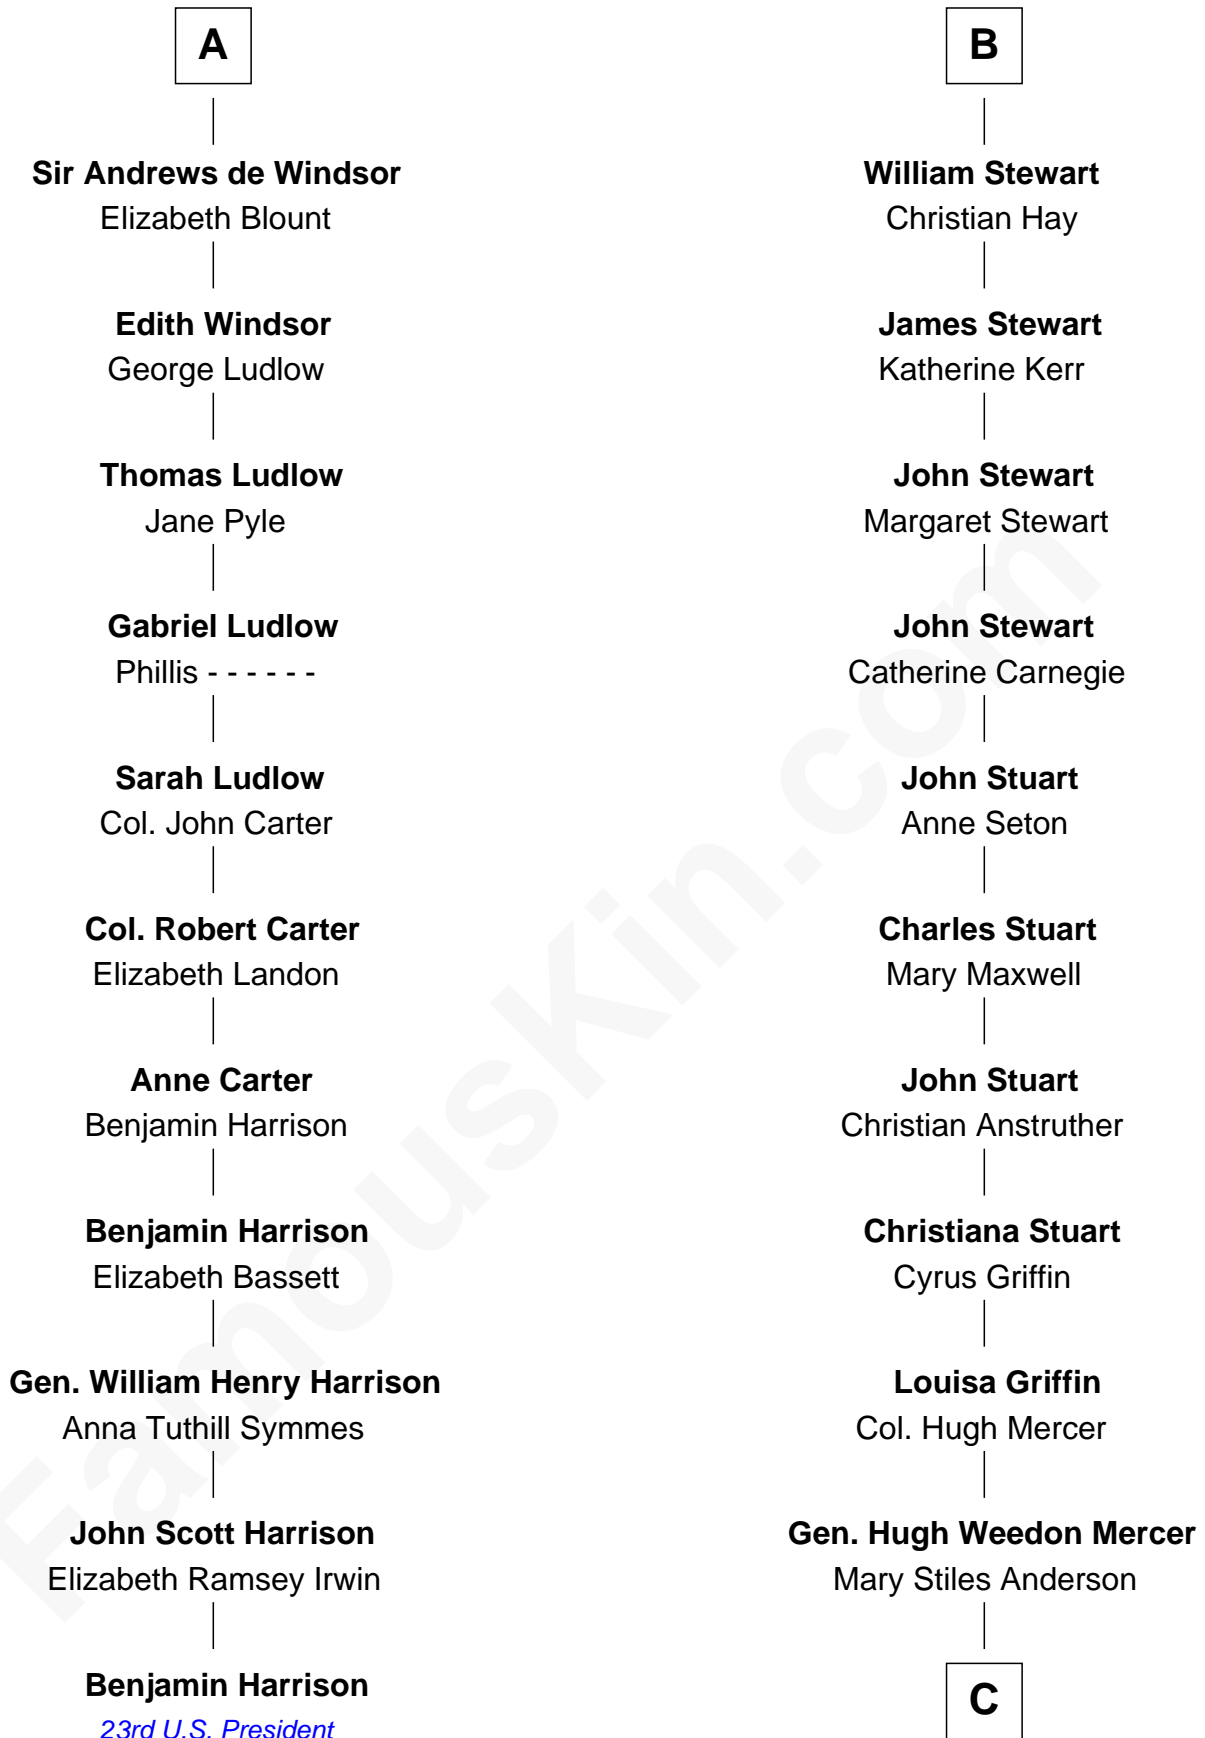

**FamousKin.com**  
**Relationship Chart of**  
**Benjamin Harrison**  
*23rd U.S. President*

17th cousin 2 times removed of

**Johnny Mercer**  
*Songwriter and Co-Founder of Capitol Records*

C

**George Anderson Mercer**

Nanny Maury Herndon

**George Anderson Mercer**

Lillian Elizabeth Ciucevich

**Johnny Mercer**

*Co-Founder of Capitol Records*

FamousKin.com