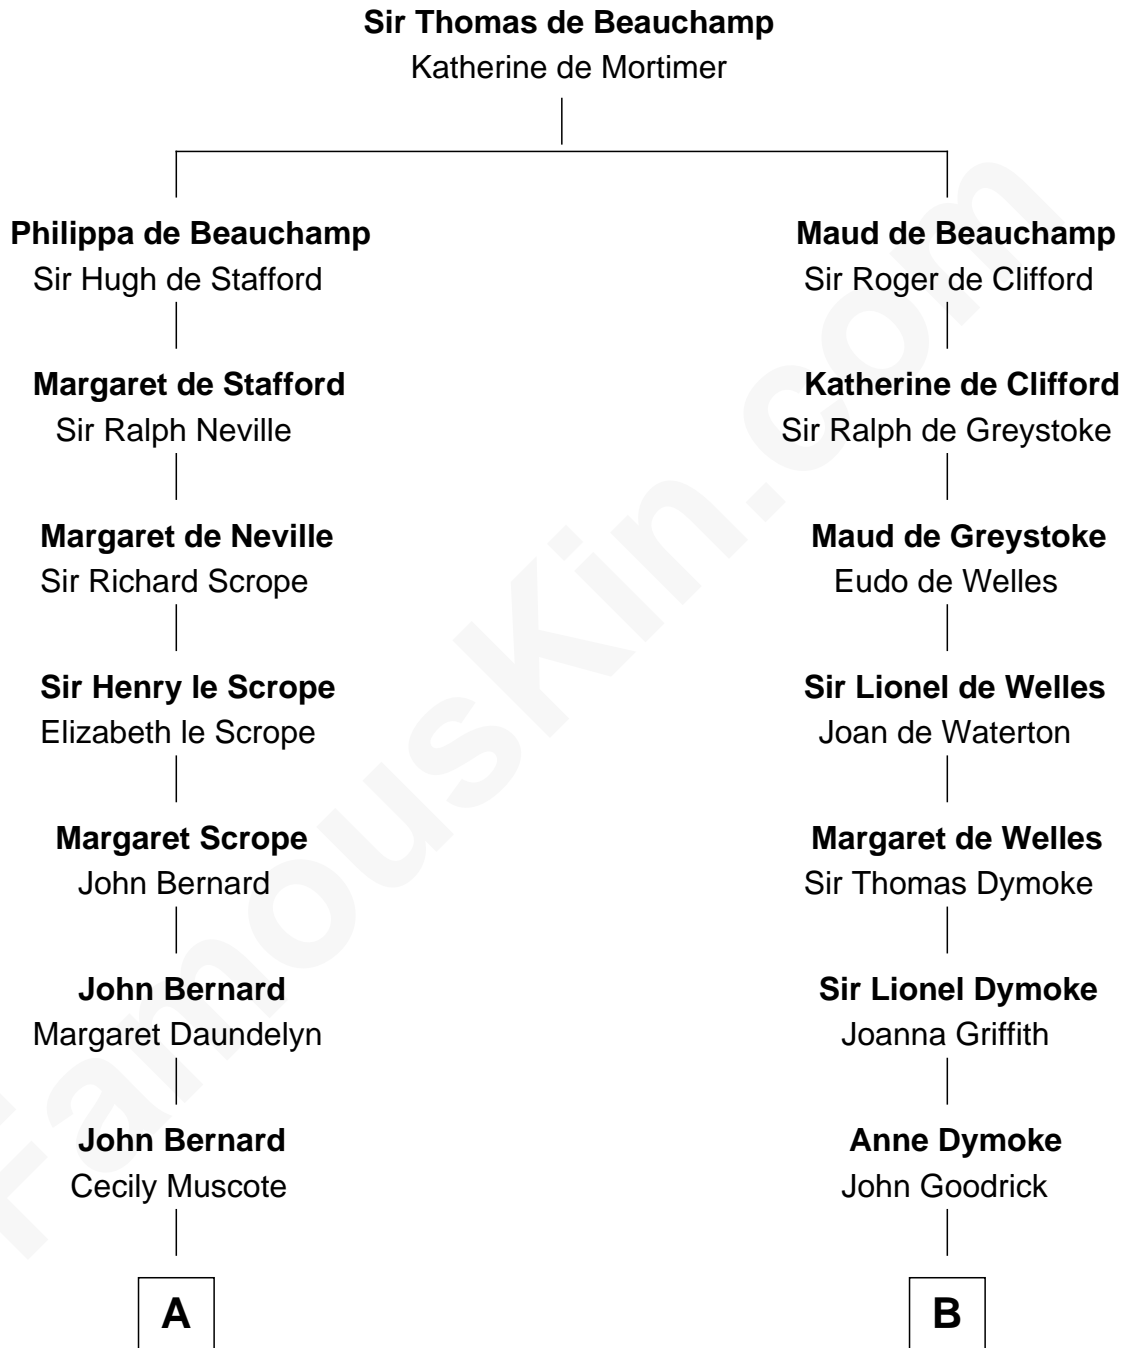

FamousKin.com
Relationship Chart of
Benjamin Harrison
23rd U.S. President

16th cousin 2 times removed of
Robert Frost
Poet and Playwright

C

William Prescott Frost

Isabella Moodie

Robert Frost

Poet and Playwright

FamousKin.com