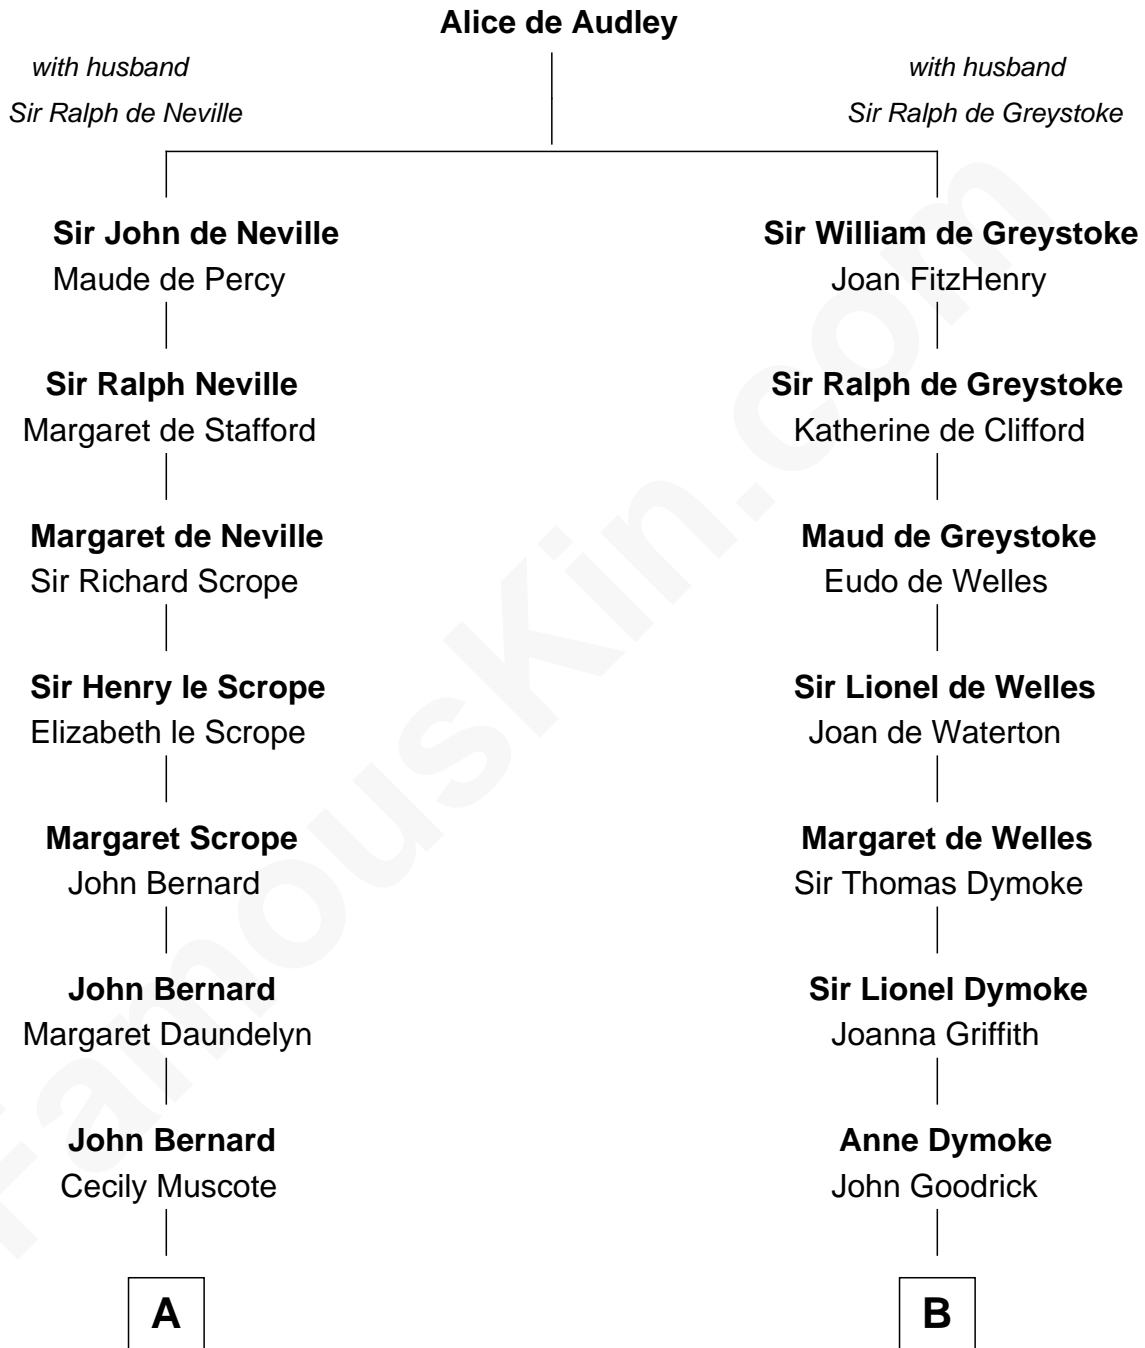

**FamousKin.com**  
**Relationship Chart of**  
**Benjamin Harrison**  
*23rd U.S. President*

16th cousin 2 times removed of

**Robert Frost**  
*Poet and Playwright*

**C**

**William Prescott Frost**

Isabella Moodie

**Robert Frost**

*Poet and Playwright*

FamousKin.com