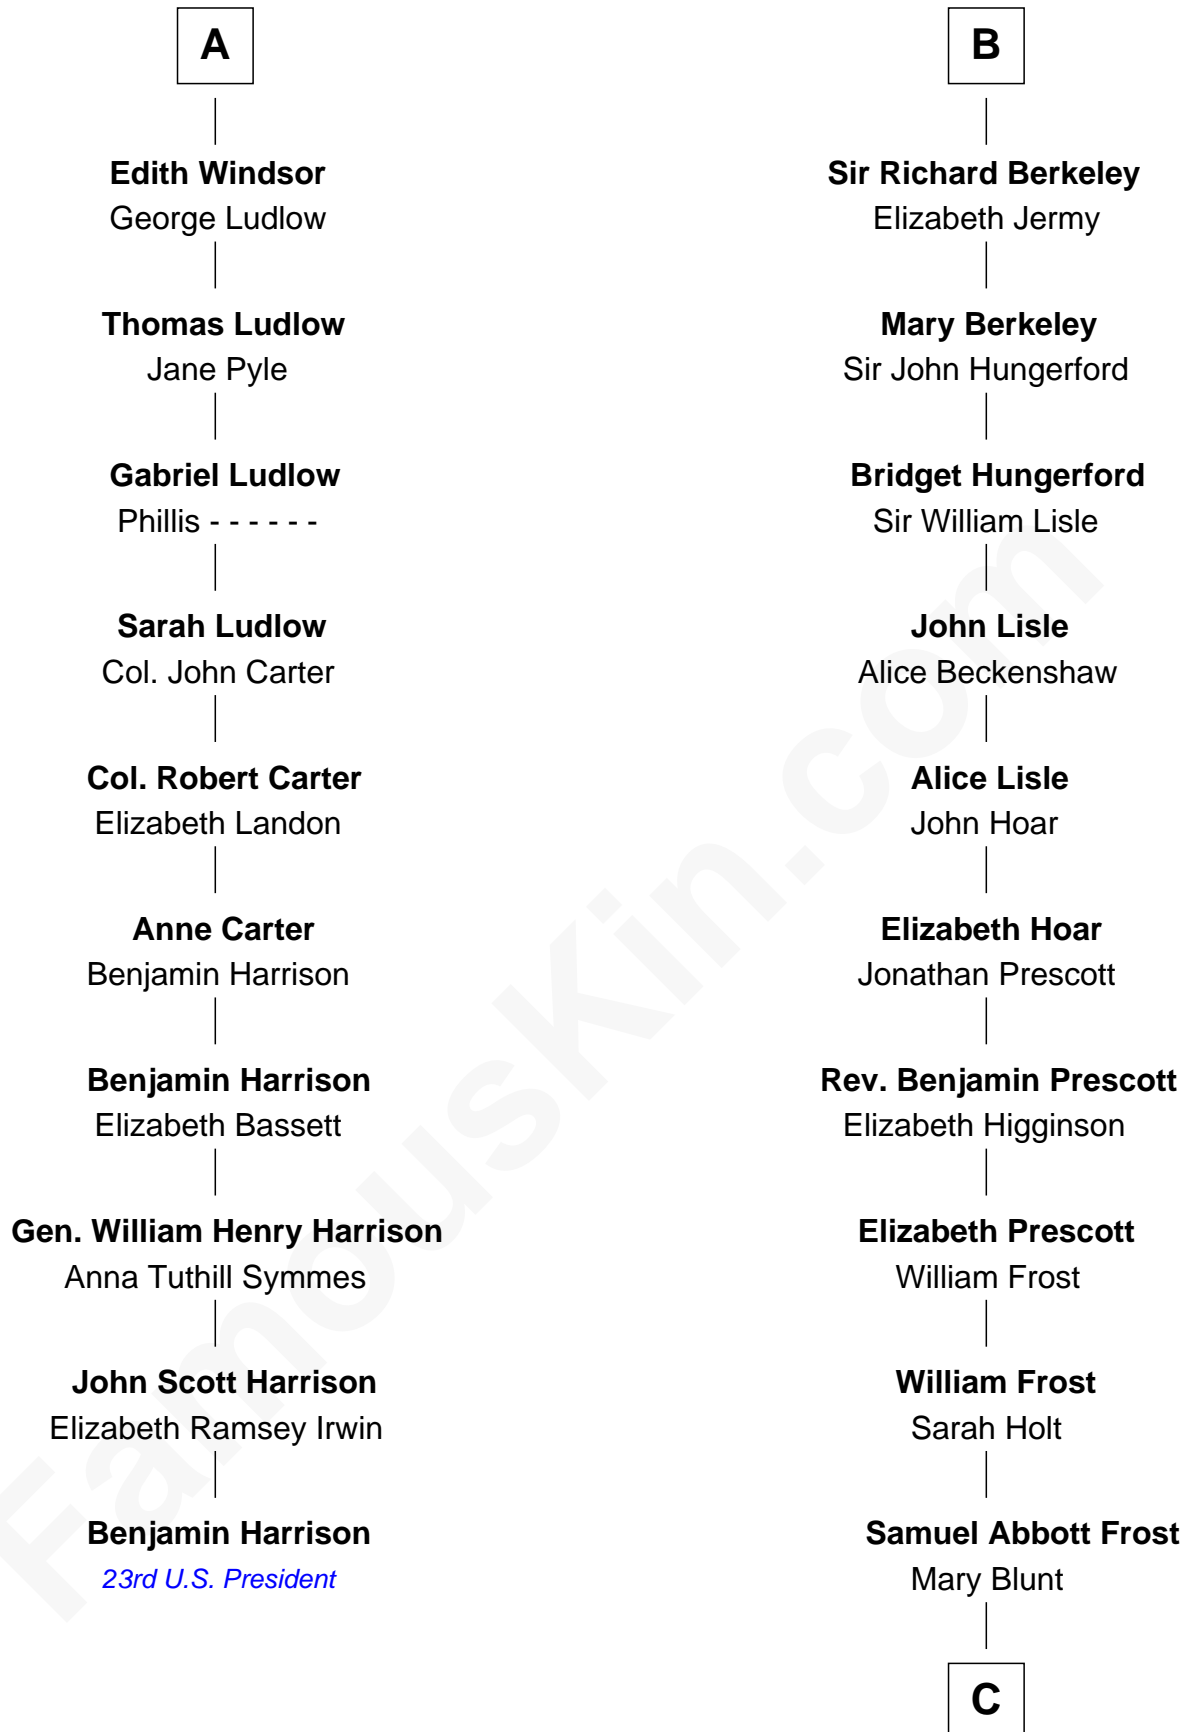

FamousKin.com
Relationship Chart of
Benjamin Harrison
23rd U.S. President

16th cousin 3 times removed of
Robert Frost
Poet and Playwright

Humphrey de Bohun
 Elizabeth Plantagenet

C

William Prescott Frost

Judith Colcord