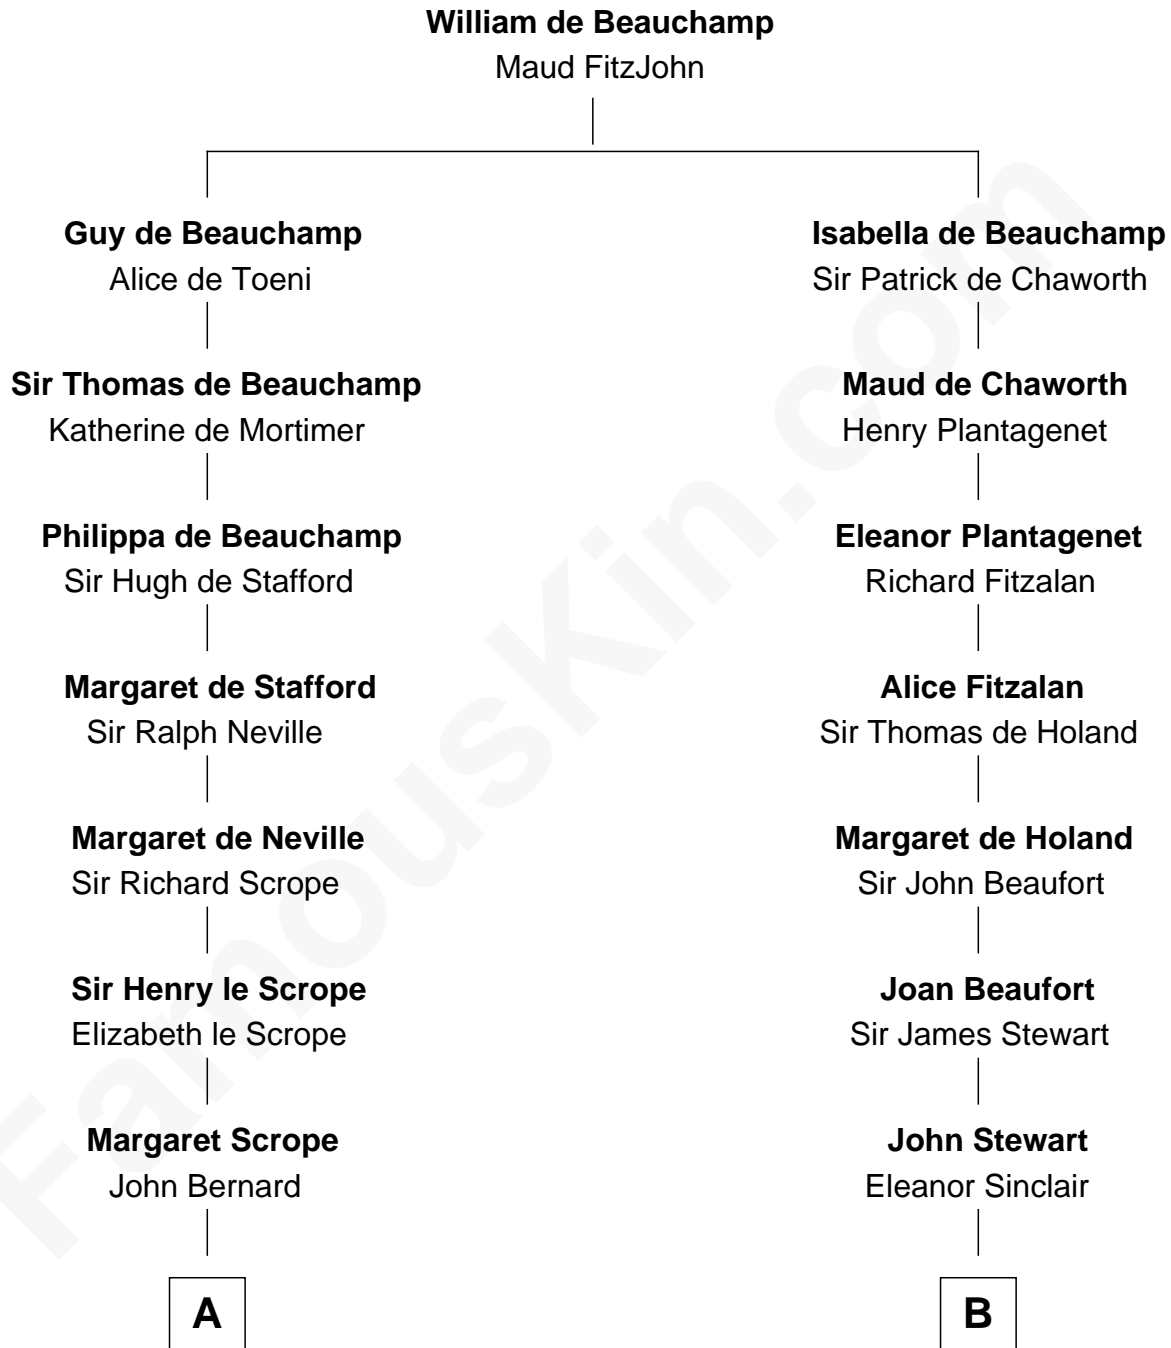

FamousKin.com
Relationship Chart of
Benjamin Harrison
23rd U.S. President

14th cousin 4 times removed of
Major John Pitcairn
British Commander at Battle of Lexington

C

—
John Scott Harrison
Elizabeth Ramsey Irwin

—
Benjamin Harrison
23rd U.S. President

FamousKin.com