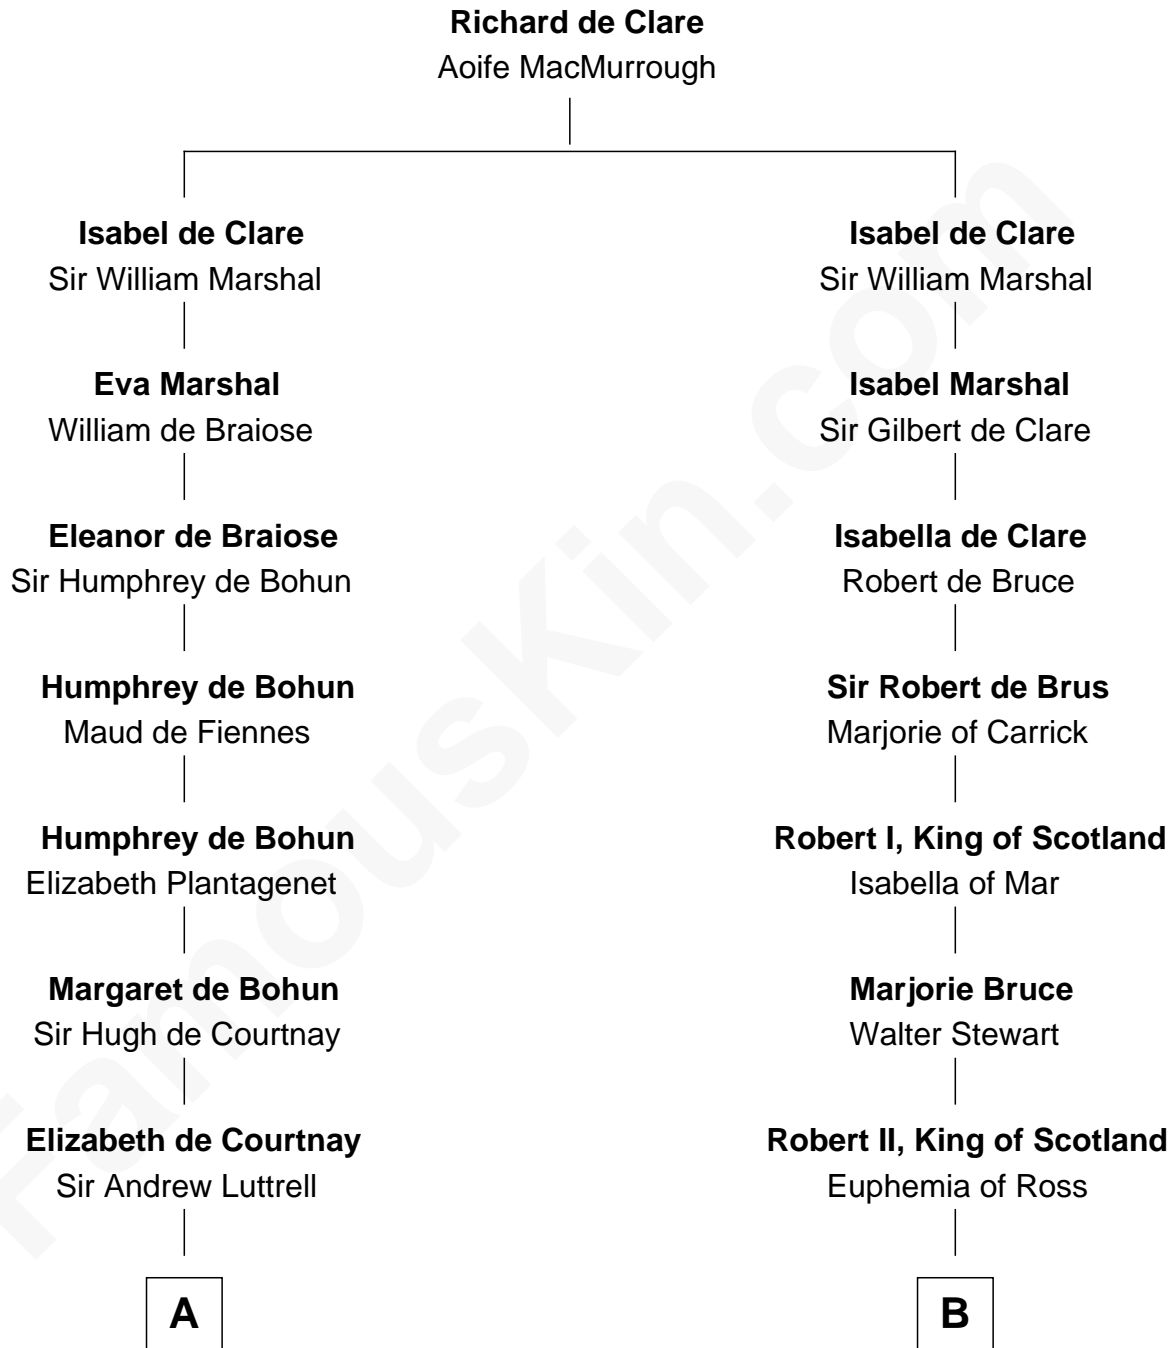

**FamousKin.com**  
**Relationship Chart of**  
**Benjamin Harrison**  
*23rd U.S. President*

**18th cousin 3 times removed of**  
**Major John Pitcairn**  
*British Commander at Battle of Lexington*

**C**

**Anne Carter**  
Benjamin Harrison

**Benjamin Harrison**  
Elizabeth Bassett

**Gen. William Henry Harrison**  
Anna Tuthill Symmes

**John Scott Harrison**  
Elizabeth Ramsey Irwin

**Benjamin Harrison**  
*23rd U.S. President*

**D**

**Katherine Hamilton**  
Rev. David Pitcairn

**Major John Pitcairn**  
*British Commander at Lexington*

FamousKin.com