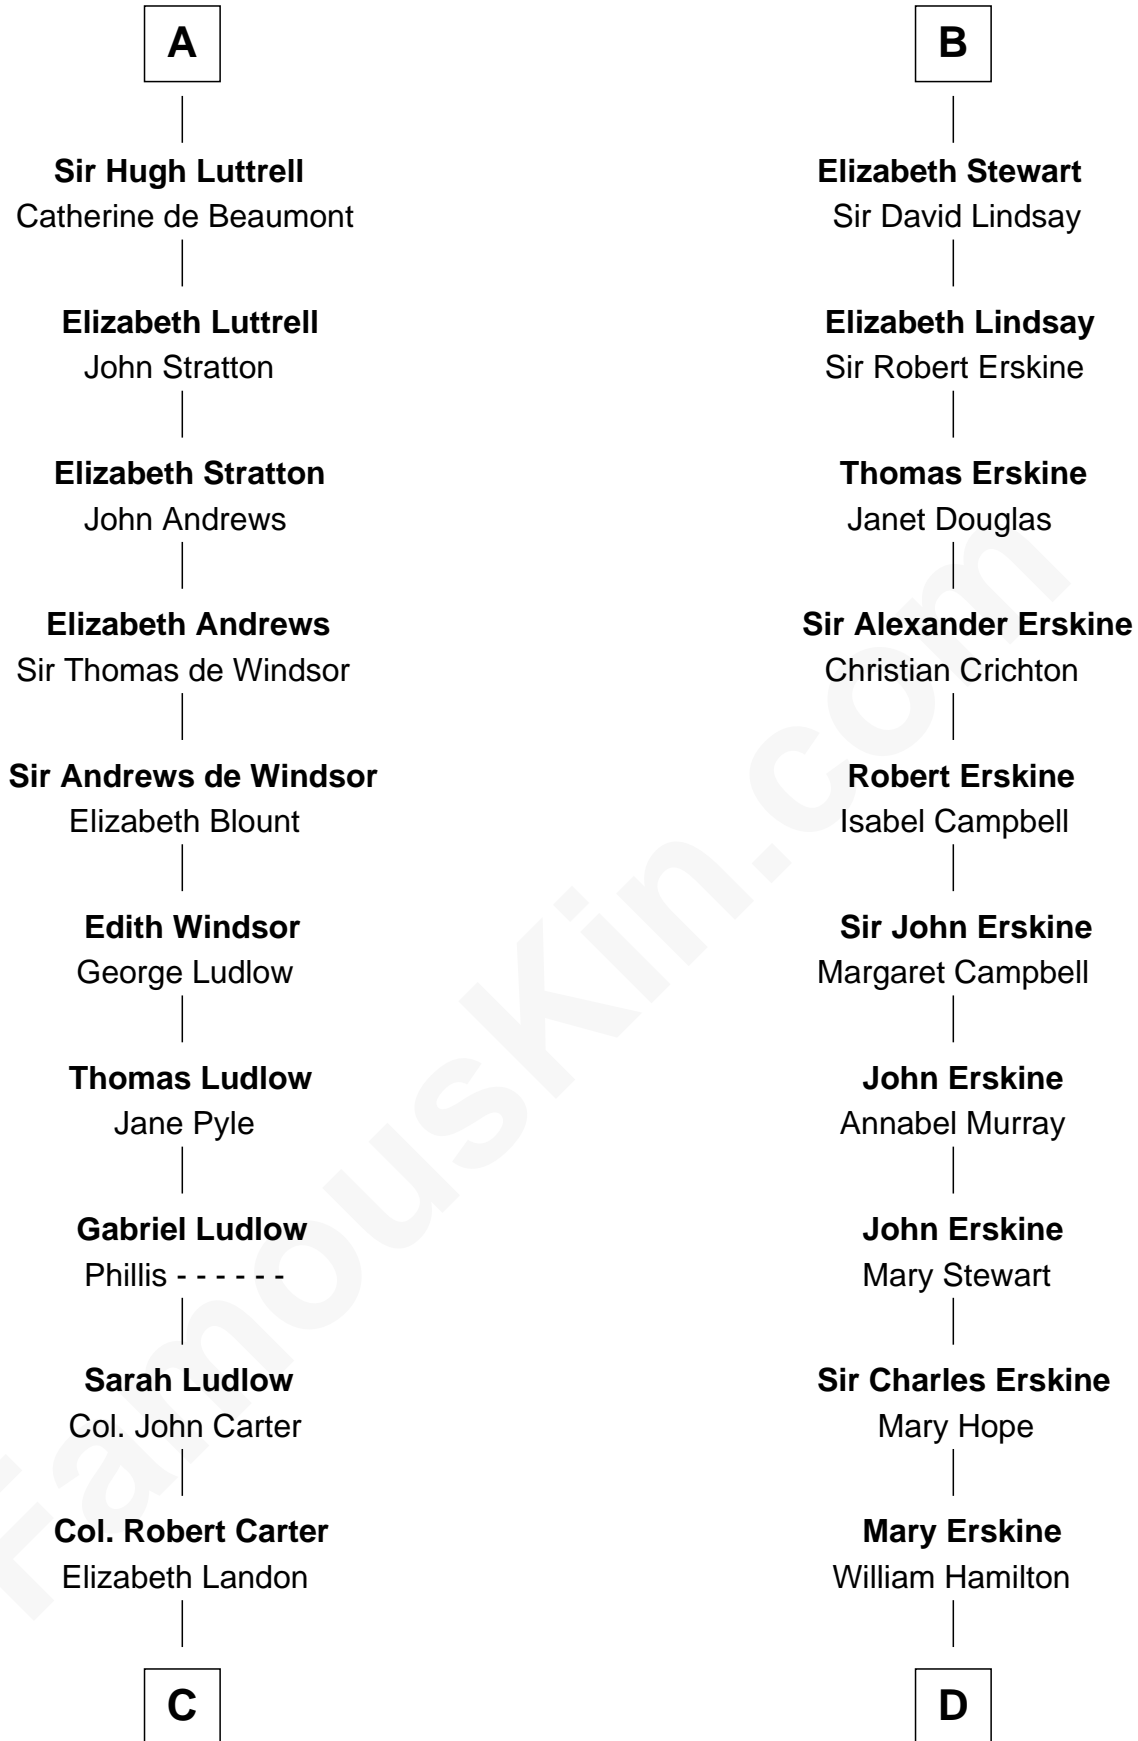

**FamousKin.com**  
**Relationship Chart of**  
**Benjamin Harrison**  
*23rd U.S. President*

**18th cousin 3 times removed of**  
**Major John Pitcairn**  
*British Commander at Battle of Lexington*

**C**

**Anne Carter**  
Benjamin Harrison

**Benjamin Harrison**  
Elizabeth Bassett

**Gen. William Henry Harrison**  
Anna Tuthill Symmes

**John Scott Harrison**  
Elizabeth Ramsey Irwin

**Benjamin Harrison**  
*23rd U.S. President*