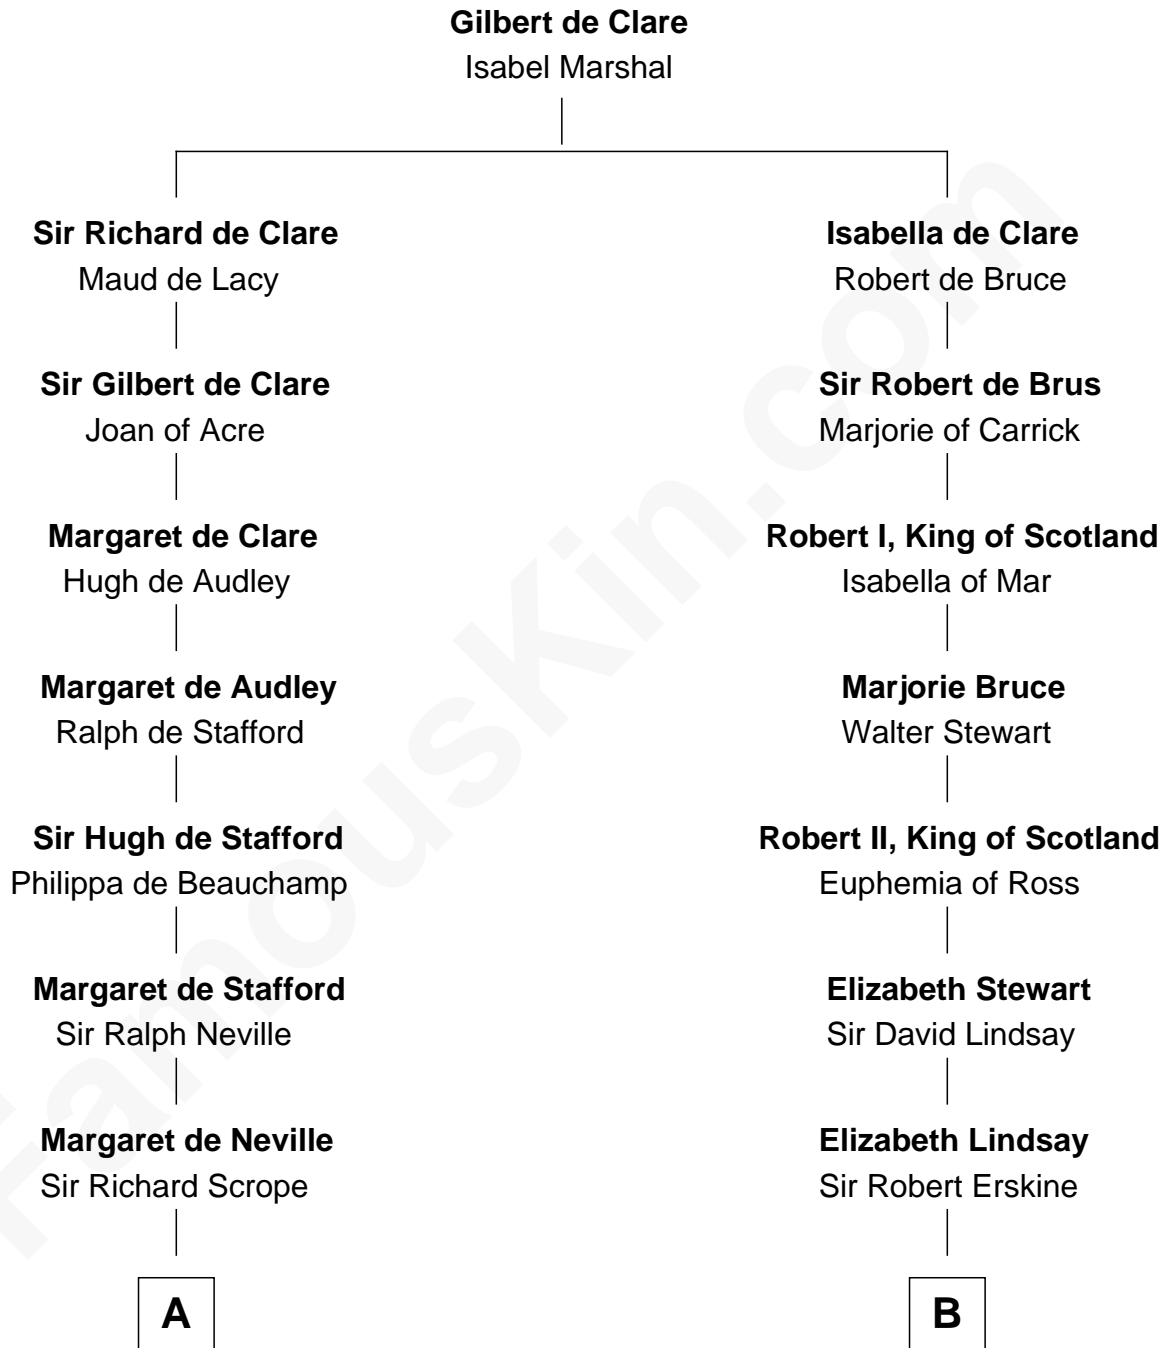

FamousKin.com
Relationship Chart of
Benjamin Harrison
23rd U.S. President

16th cousin 4 times removed of
Major John Pitcairn
British Commander at Battle of Lexington

C

—
Benjamin Harrison

Elizabeth Bassett

—
Gen. William Henry Harrison

Anna Tuthill Symmes

—
John Scott Harrison

Elizabeth Ramsey Irwin

—
Benjamin Harrison

23rd U.S. President

FamousKin.com