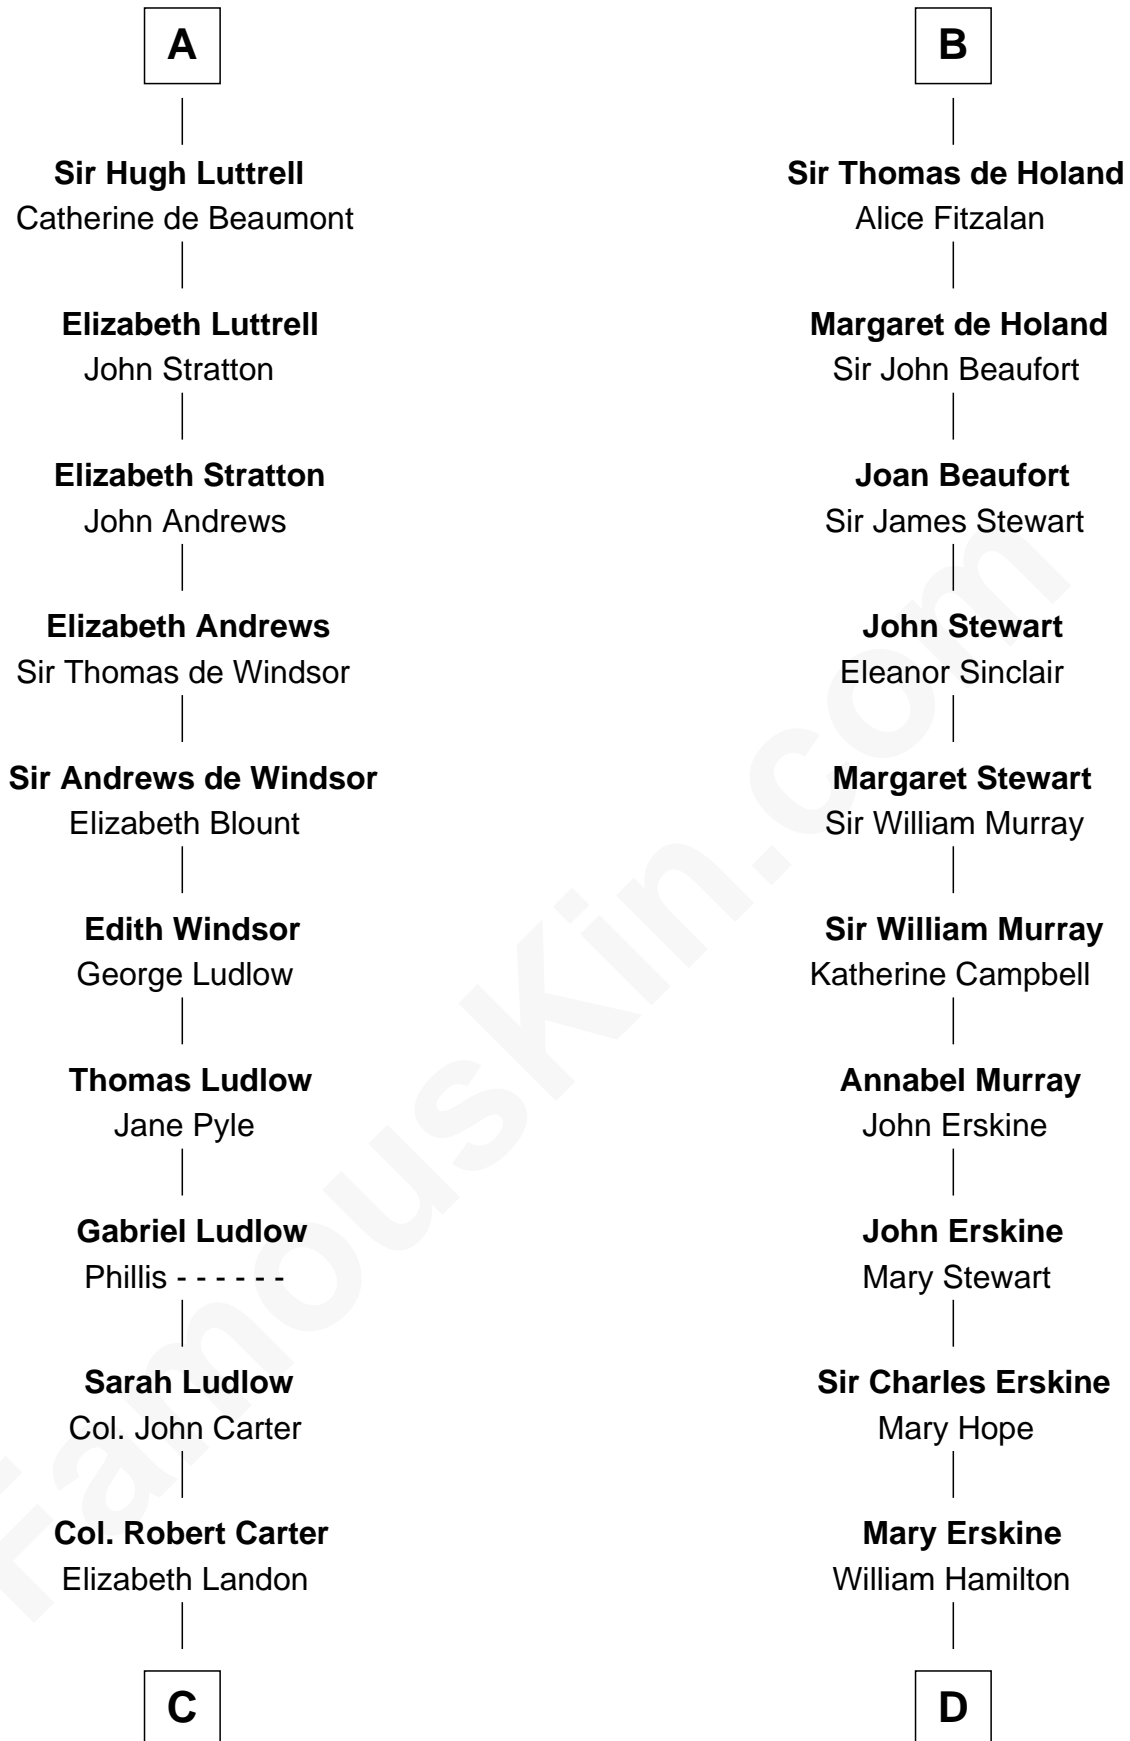

FamousKin.com
Relationship Chart of
Benjamin Harrison
23rd U.S. President

18th cousin 3 times removed of
Major John Pitcairn
British Commander at Battle of Lexington

C

Anne Carter
Benjamin Harrison

Benjamin Harrison
Elizabeth Bassett

Gen. William Henry Harrison
Anna Tuthill Symmes

John Scott Harrison
Elizabeth Ramsey Irwin

Benjamin Harrison
23rd U.S. President

D

Katherine Hamilton
Rev. David Pitcairn

Major John Pitcairn
British Commander at Lexington