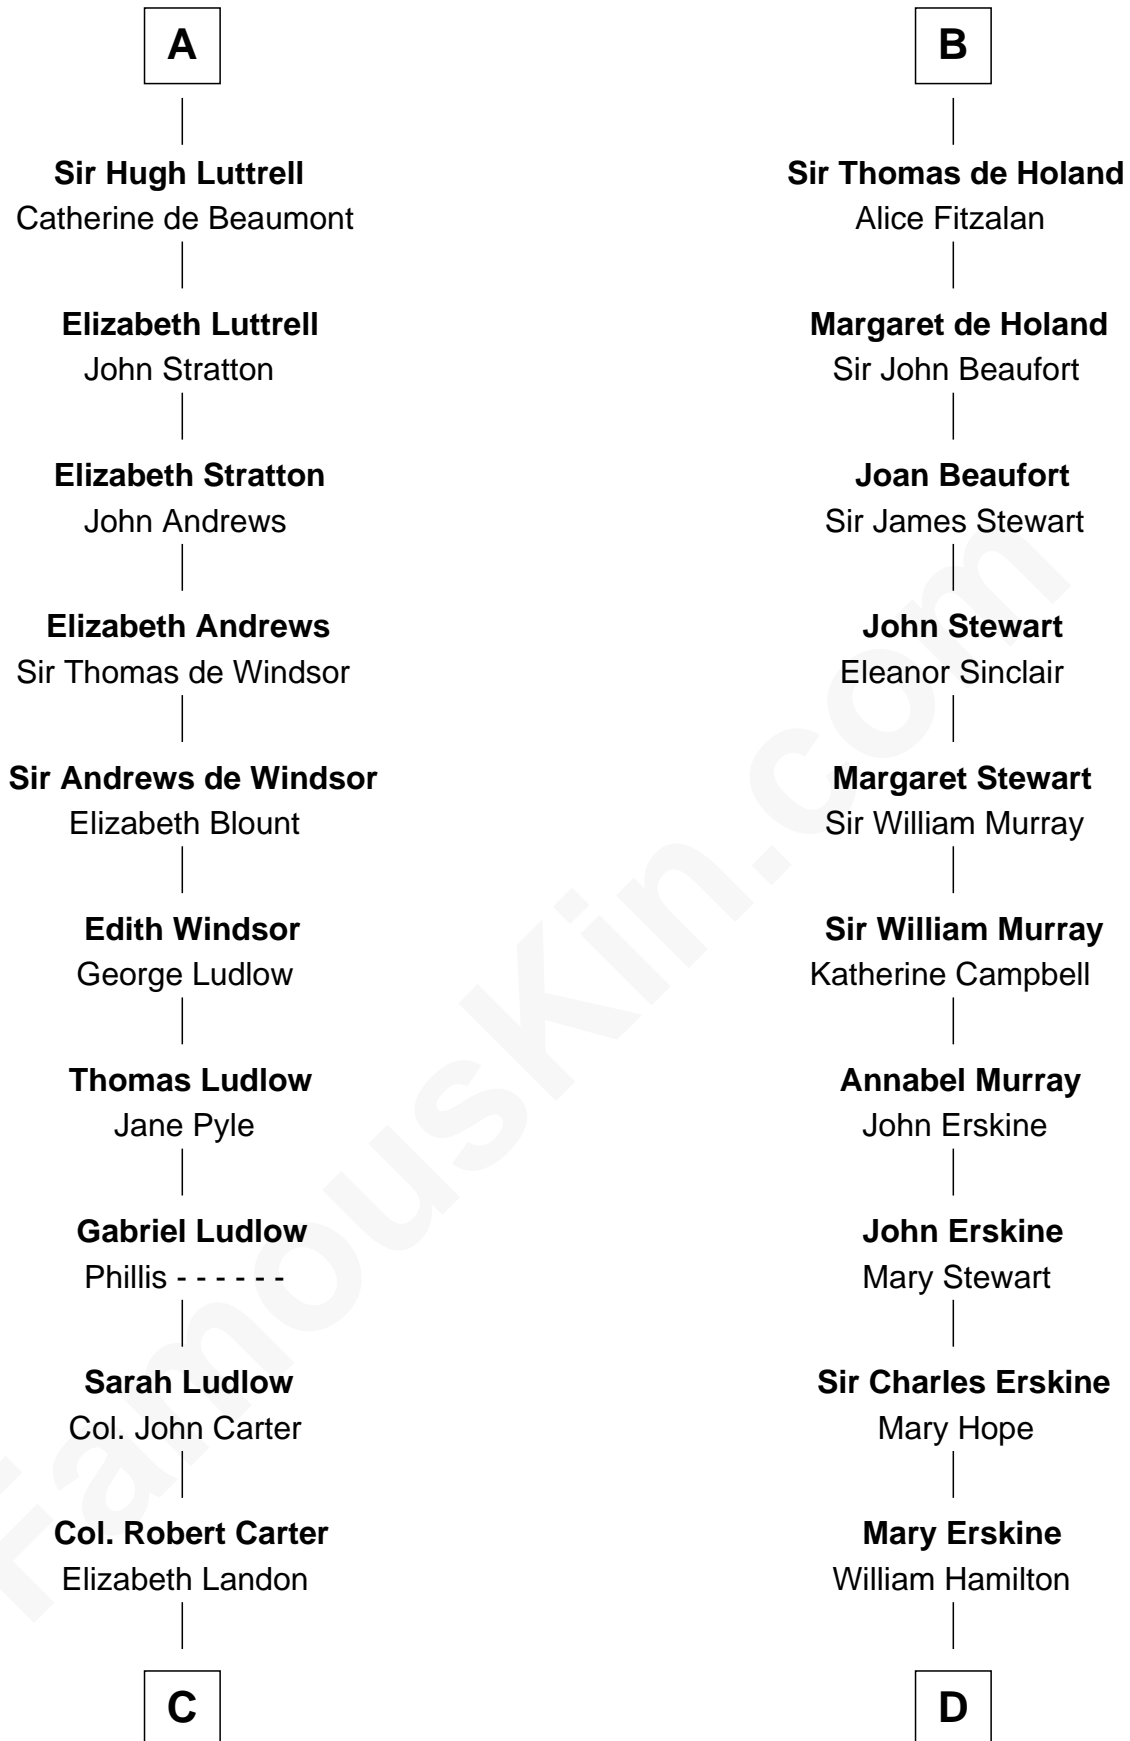

**FamousKin.com**  
**Relationship Chart of**  
**Benjamin Harrison**  
*23rd U.S. President*

**18th cousin 3 times removed of**  
**Major John Pitcairn**  
*British Commander at Battle of Lexington*

**C**

**Anne Carter**  
Benjamin Harrison

**Benjamin Harrison**  
Elizabeth Bassett

**Gen. William Henry Harrison**  
Anna Tuthill Symmes

**John Scott Harrison**  
Elizabeth Ramsey Irwin

**Benjamin Harrison**  
*23rd U.S. President*