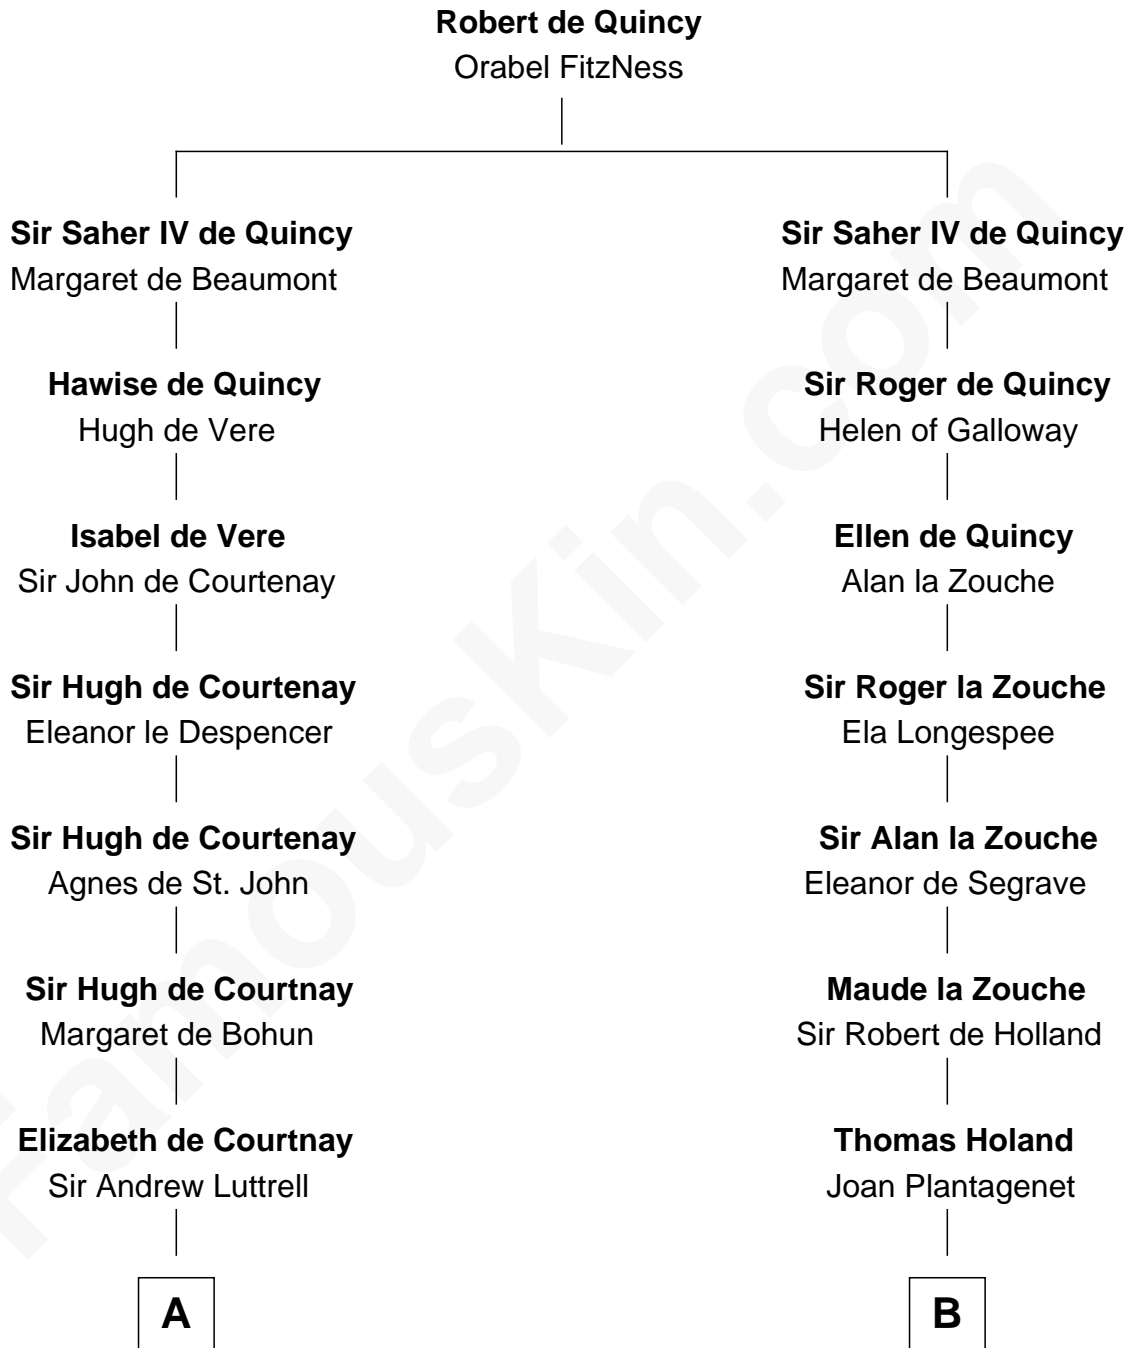

**FamousKin.com**  
**Relationship Chart of**  
**Benjamin Harrison**  
*23rd U.S. President*

**18th cousin 3 times removed of**  
**Major John Pitcairn**  
*British Commander at Battle of Lexington*

**C**

**Anne Carter**  
Benjamin Harrison

**Benjamin Harrison**  
Elizabeth Bassett

**Gen. William Henry Harrison**  
Anna Tuthill Symmes

**John Scott Harrison**  
Elizabeth Ramsey Irwin

**Benjamin Harrison**  
*23rd U.S. President*