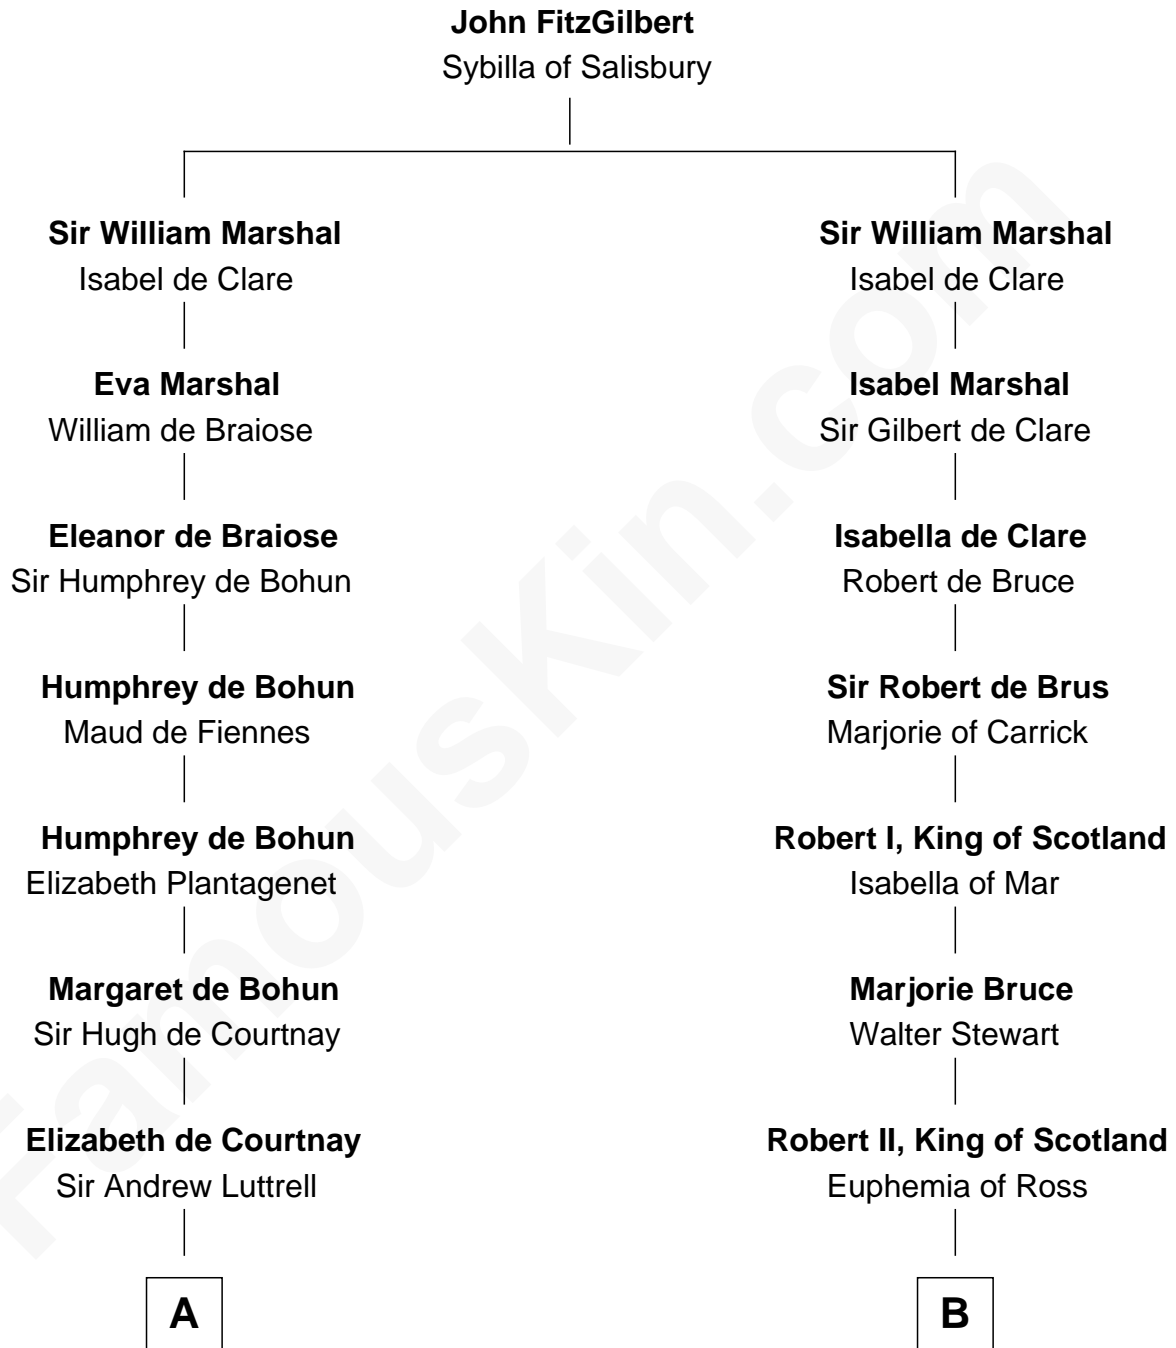

FamousKin.com
Relationship Chart of
Benjamin Harrison
23rd U.S. President

18th cousin 3 times removed of
Major John Pitcairn
British Commander at Battle of Lexington

C

Anne Carter
Benjamin Harrison

Benjamin Harrison
Elizabeth Bassett

Gen. William Henry Harrison
Anna Tuthill Symmes

John Scott Harrison
Elizabeth Ramsey Irwin

Benjamin Harrison
23rd U.S. President

D

Katherine Hamilton
Rev. David Pitcairn

Major John Pitcairn
British Commander at Lexington