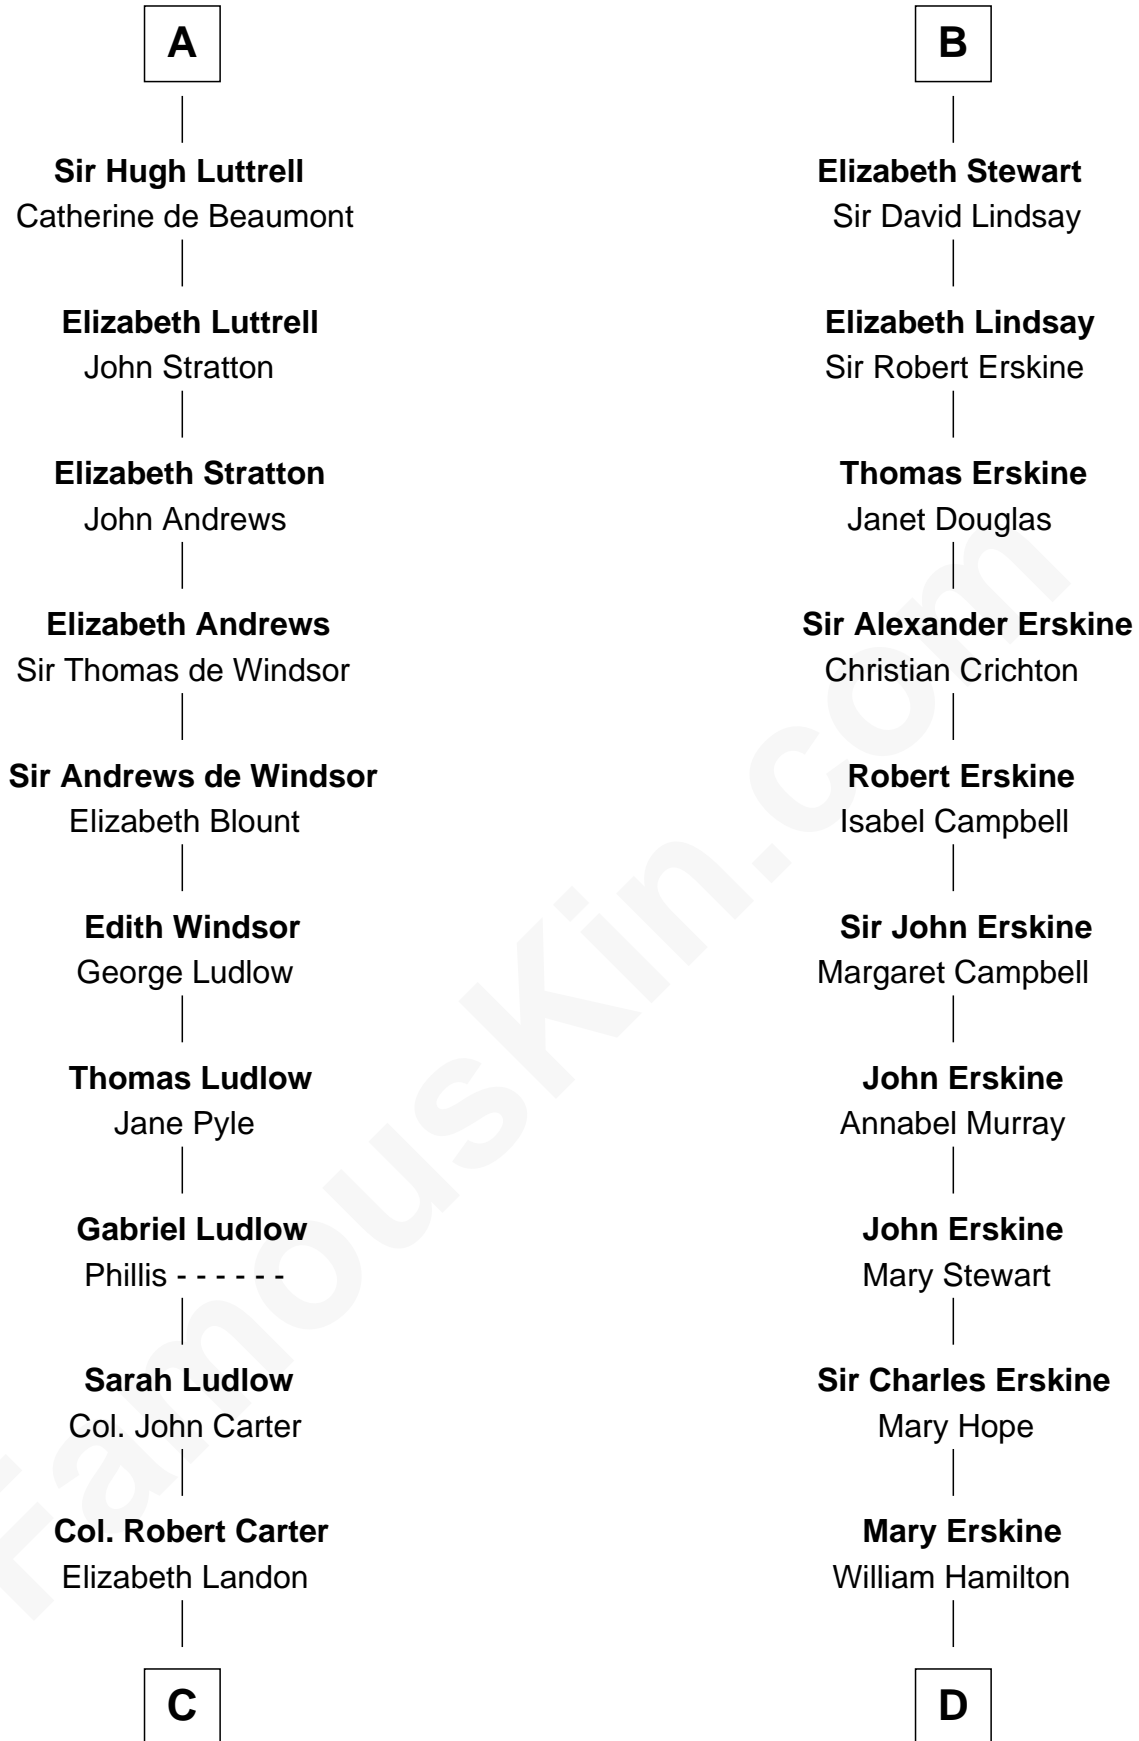

FamousKin.com
Relationship Chart of
Benjamin Harrison
23rd U.S. President

18th cousin 3 times removed of
Major John Pitcairn
British Commander at Battle of Lexington

C

Anne Carter
Benjamin Harrison

Benjamin Harrison
Elizabeth Bassett

Gen. William Henry Harrison
Anna Tuthill Symmes

John Scott Harrison
Elizabeth Ramsey Irwin

Benjamin Harrison
23rd U.S. President

D

Katherine Hamilton
Rev. David Pitcairn

Major John Pitcairn
British Commander at Lexington