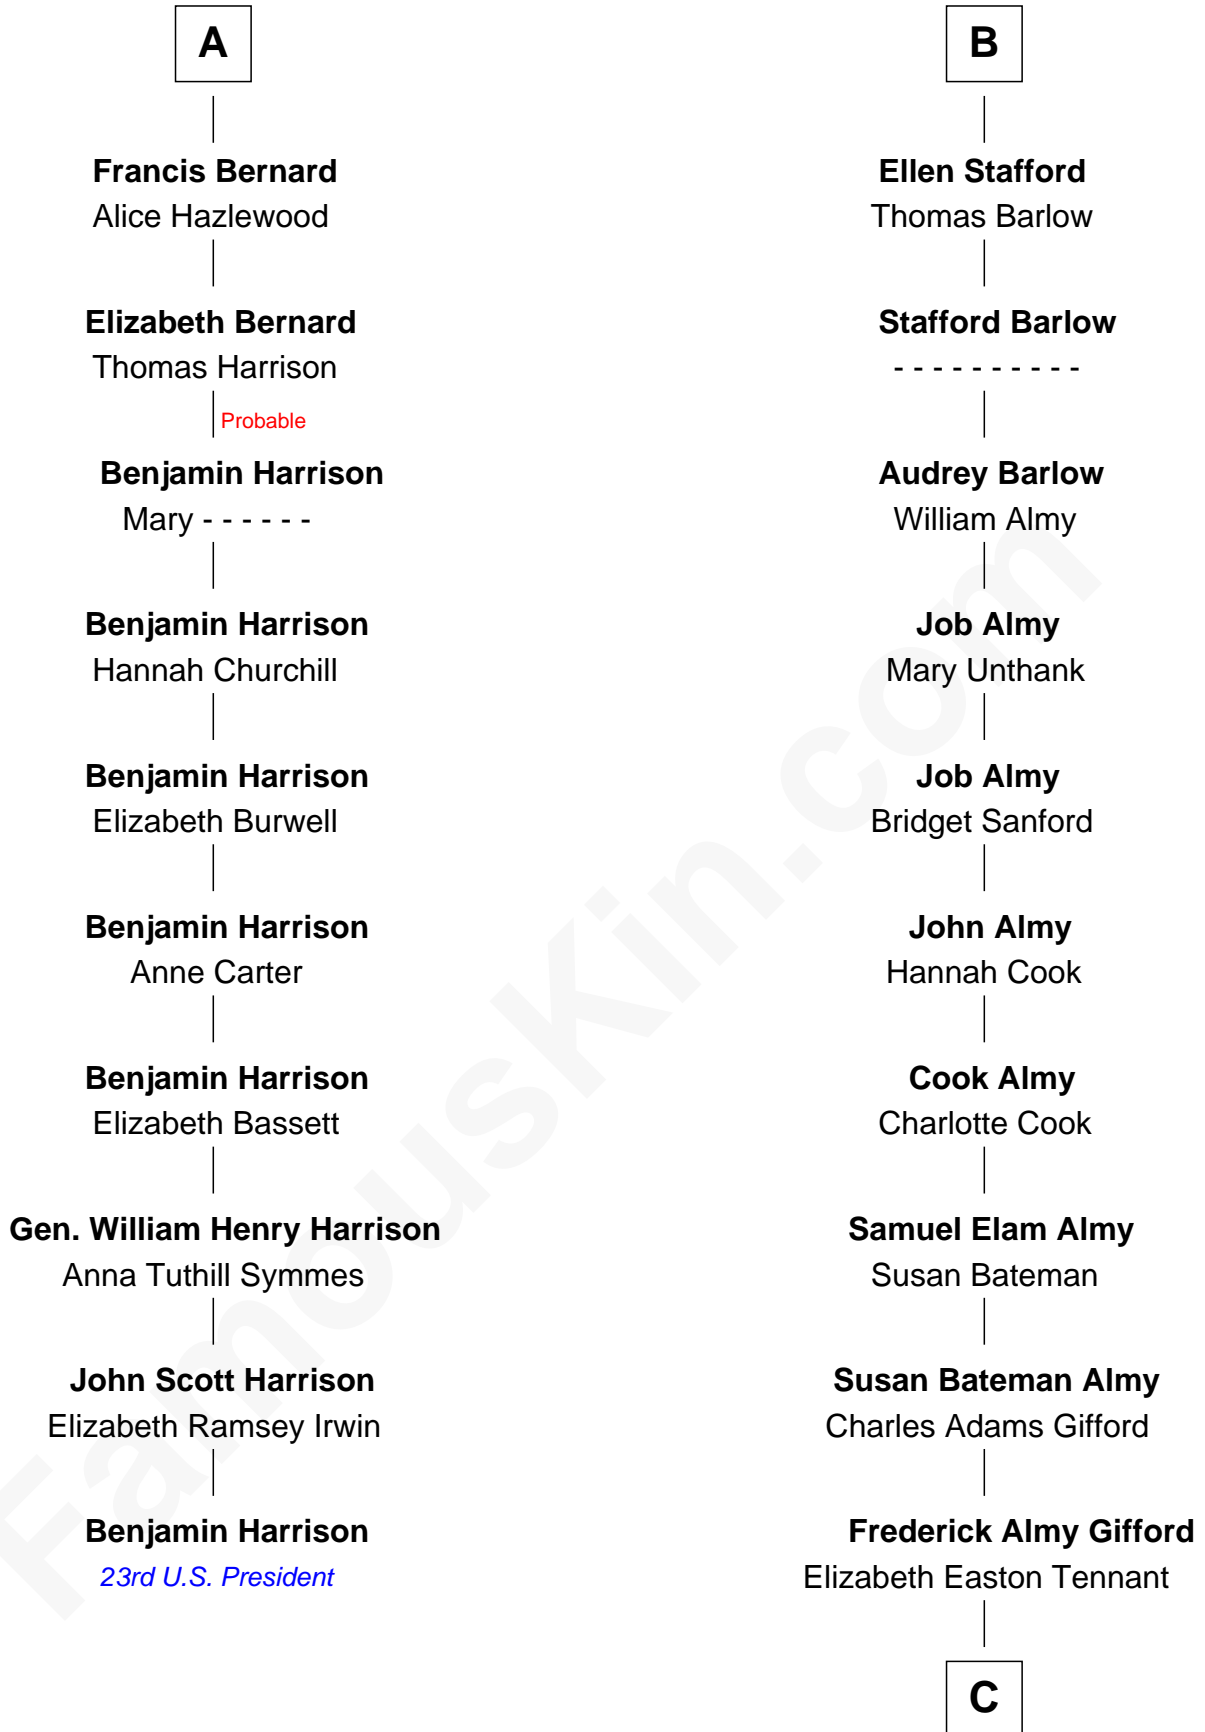

**FamousKin.com**  
**Relationship Chart of**  
**Benjamin Harrison**  
*23rd U.S. President*

16th cousin 2 times removed of

**Marilyn Monroe**  
*Actress, Model, and Singer*

C

Charles Stanley Gifford

Gladys Pearl Monroe

Marilyn Monroe

*Actress, Model, and Singer*

FamousKin.com