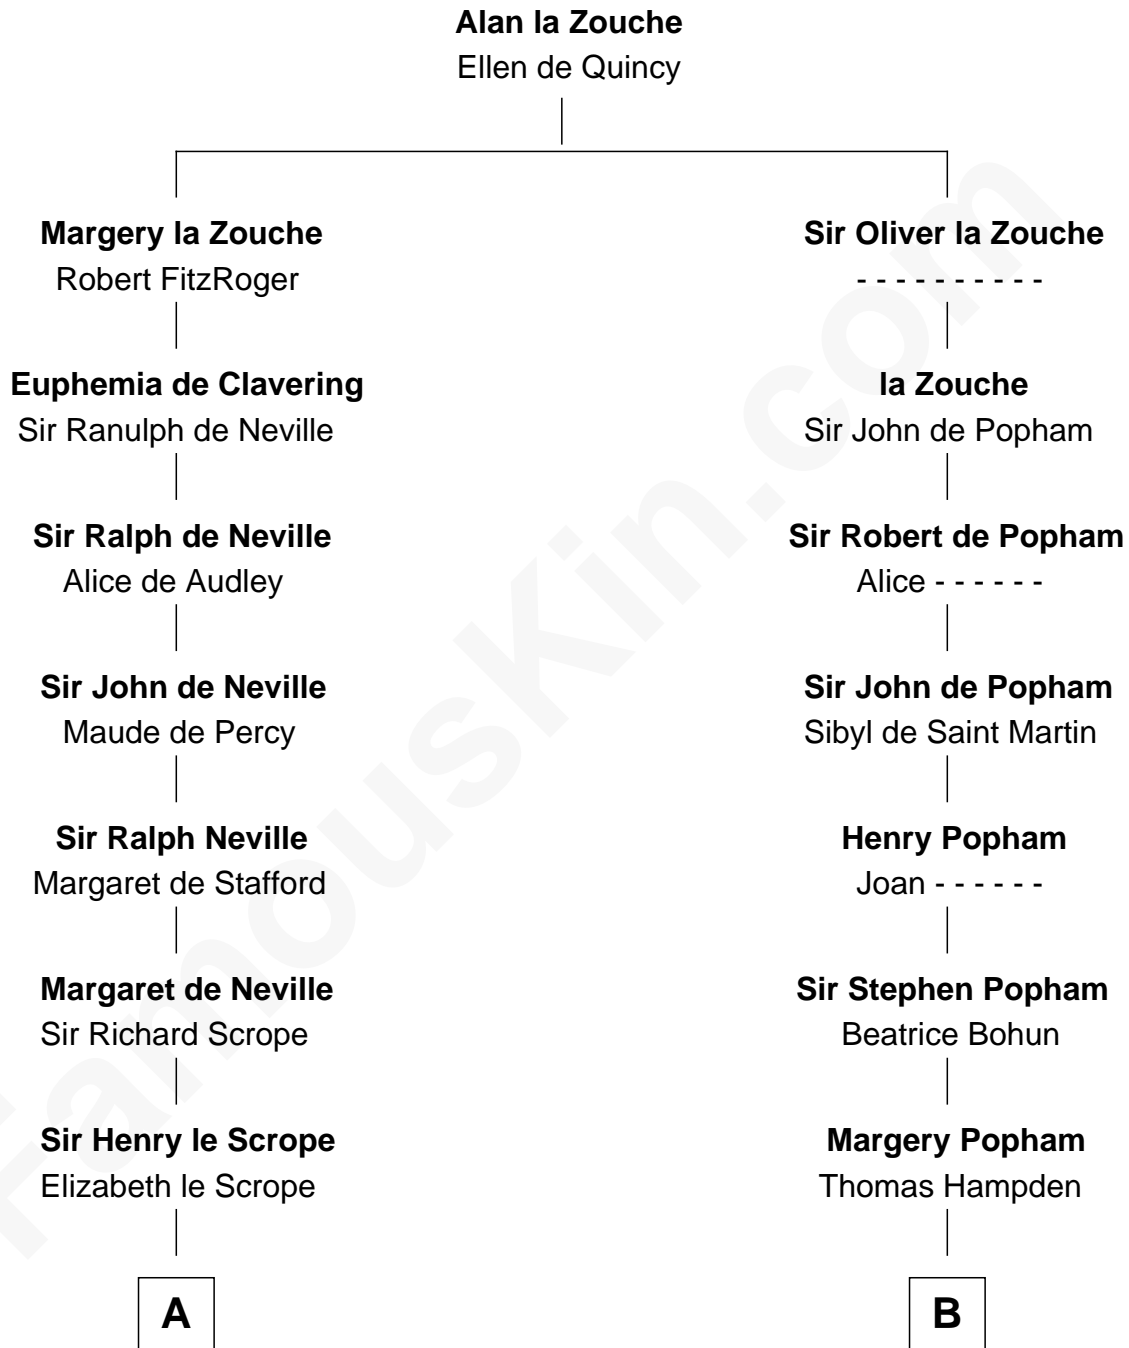

**FamousKin.com**  
**Relationship Chart of**  
**Benjamin Harrison**  
*23rd U.S. President*

12th cousin 7 times removed of  
**Edmund Waller**  
*English Poet and Politician*

C

Gen. William Henry Harrison

Anna Tuthill Symmes

John Scott Harrison

Elizabeth Ramsey Irwin

Benjamin Harrison

*23rd U.S. President*

FamousKin.com