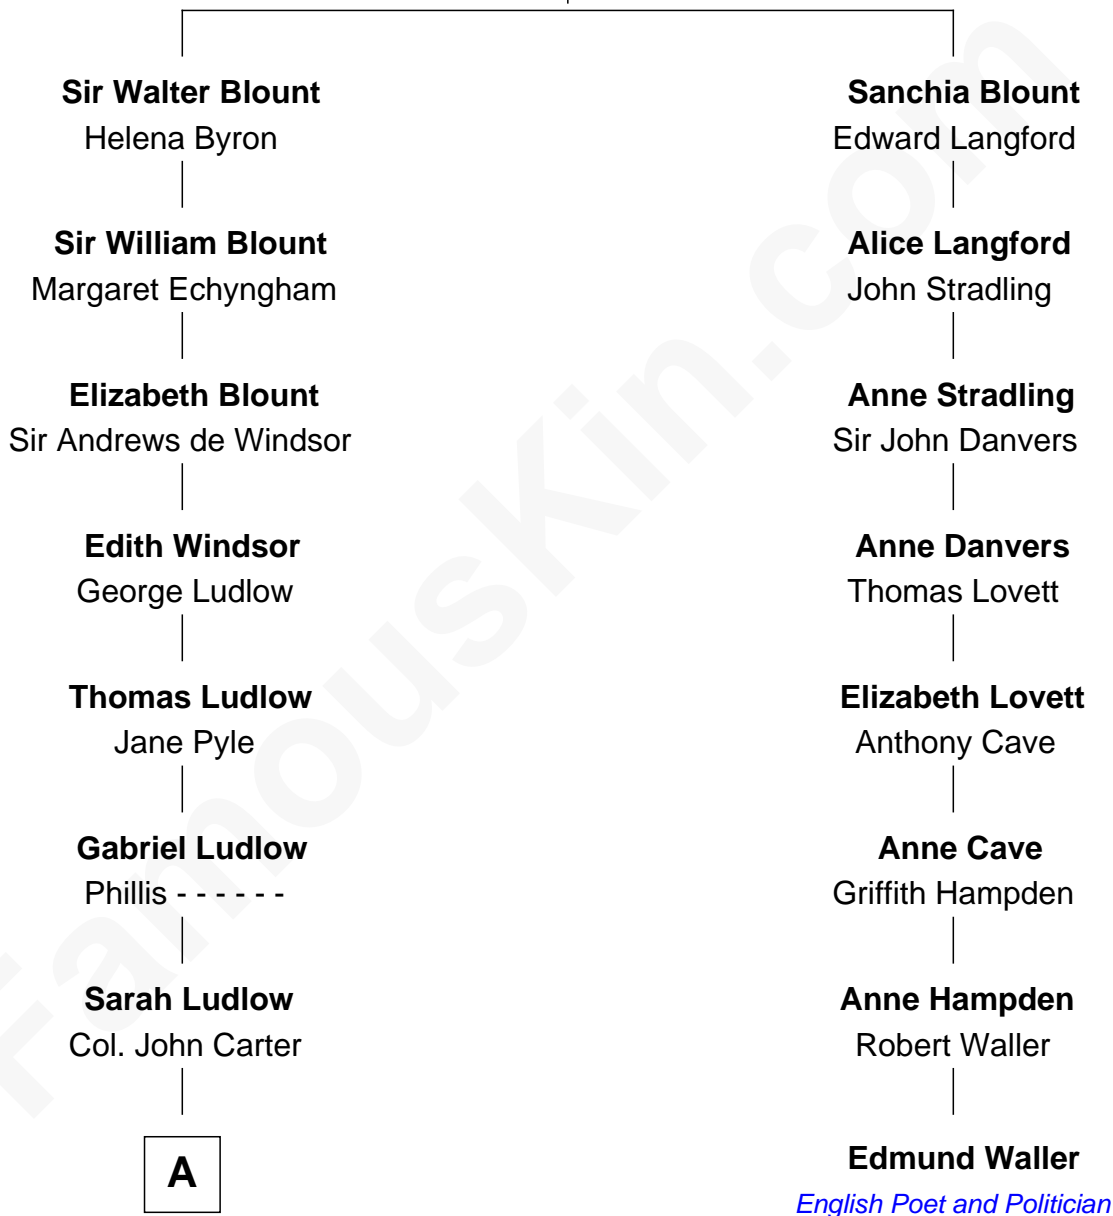

FamousKin.com Relationship Chart of

Benjamin Harrison

23rd U.S. President

7th cousin 5 times removed of

Edmund Waller

English Poet and Politician

Sir Thomas Blount

Margaret de Gresley

A

Col. Robert Carter

Elizabeth Landon

Anne Carter

Benjamin Harrison

Benjamin Harrison

Elizabeth Bassett

Gen. William Henry Harrison