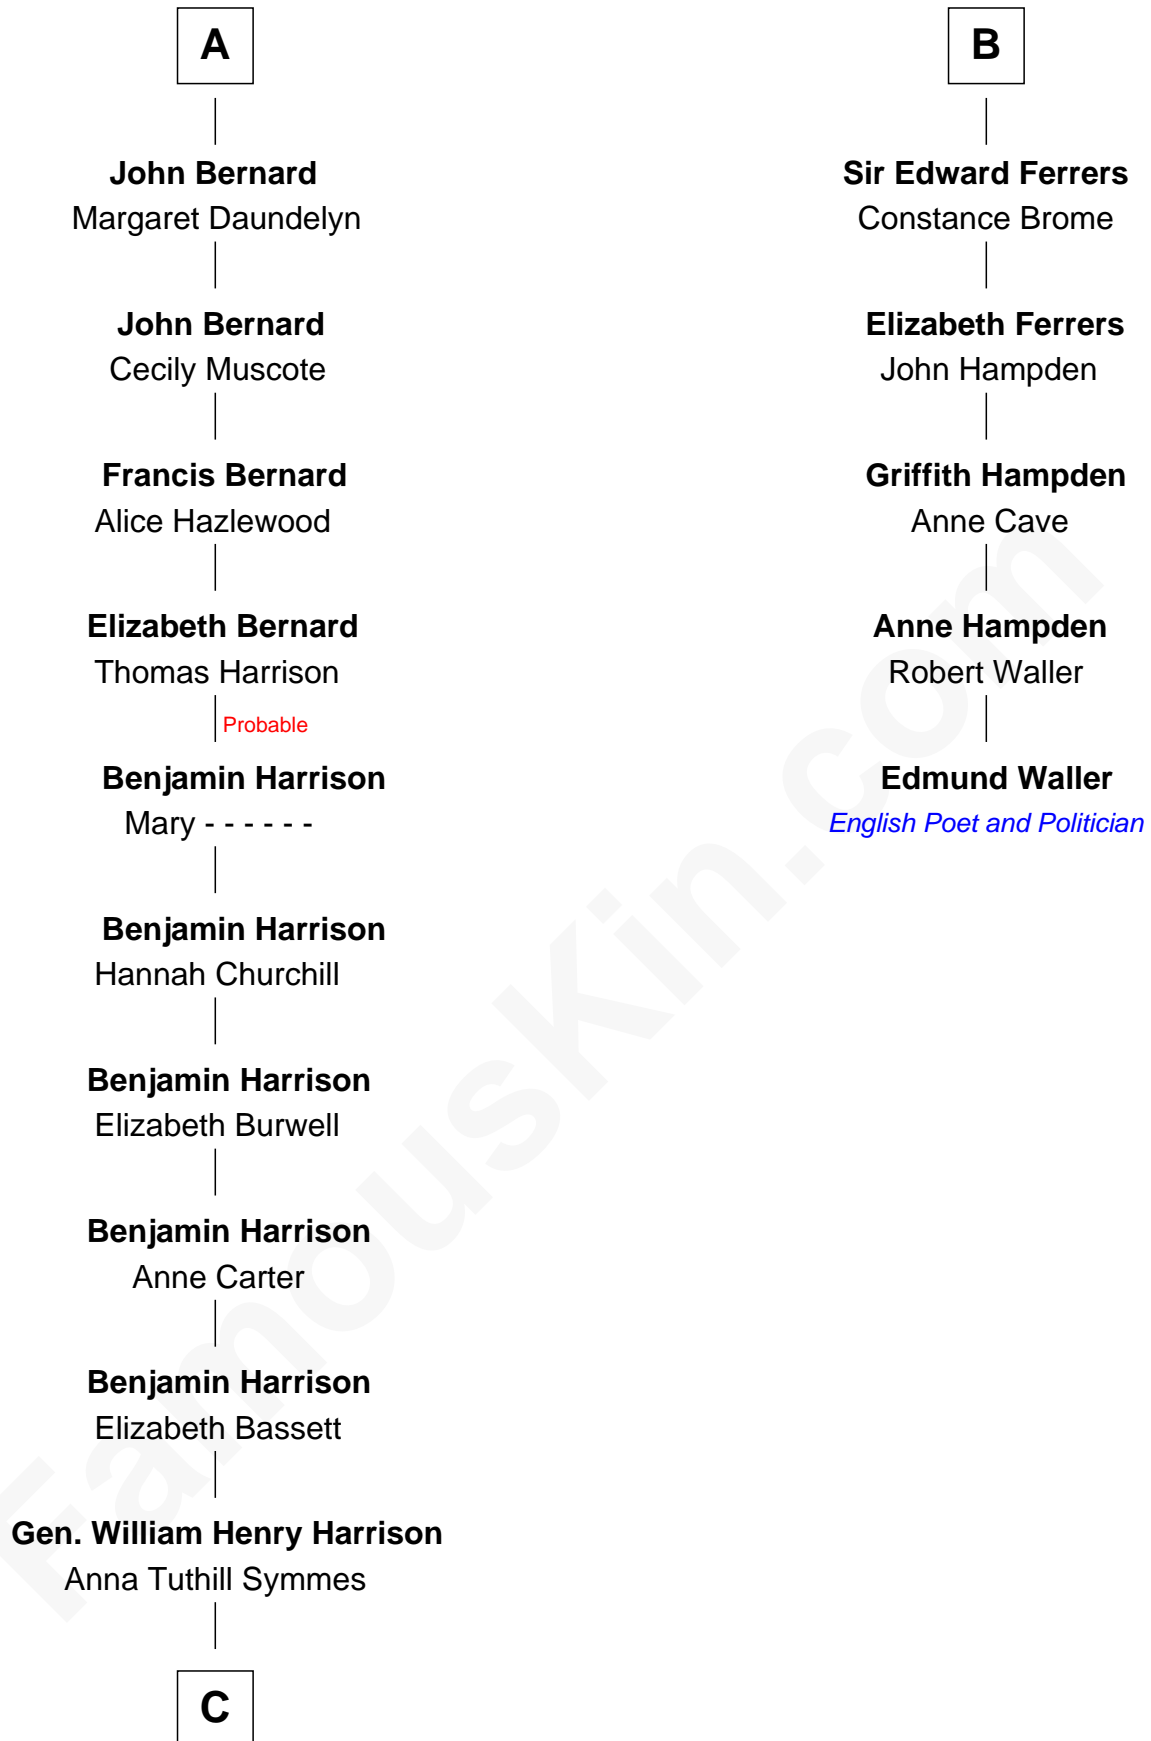

FamousKin.com
Relationship Chart of
Benjamin Harrison
23rd U.S. President

11th cousin 7 times removed of
Edmund Waller
English Poet and Politician

C

—
John Scott Harrison
Elizabeth Ramsey Irwin

—
Benjamin Harrison
23rd U.S. President

FamousKin.com