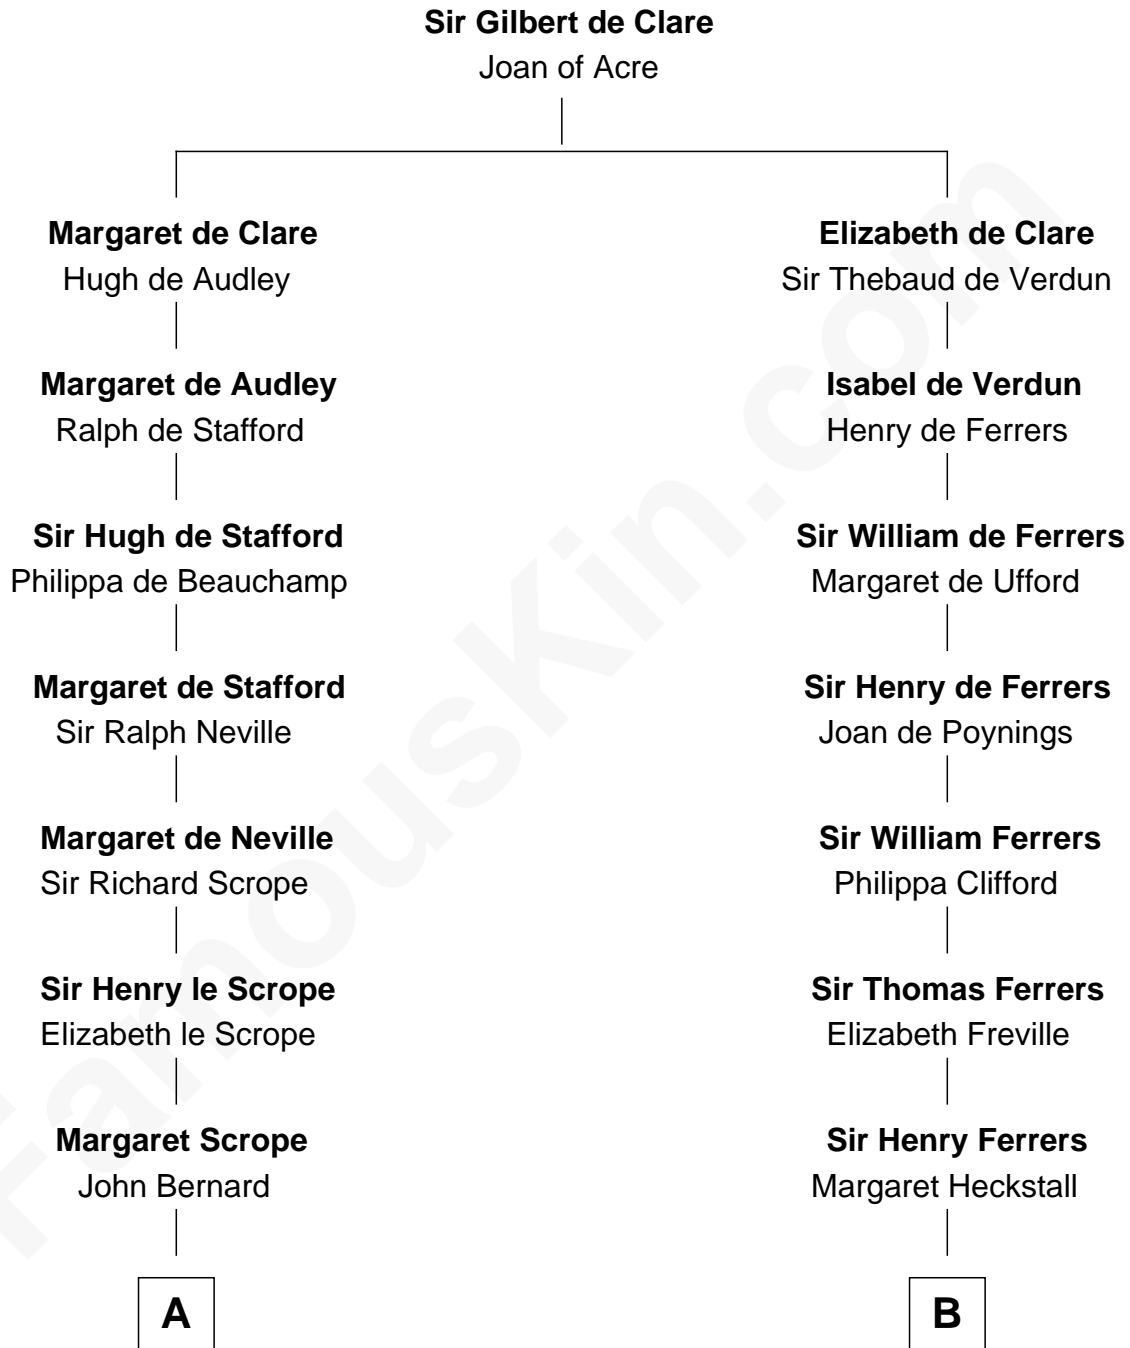

FamousKin.com
Relationship Chart of
Benjamin Harrison
23rd U.S. President

11th cousin 7 times removed of
Edmund Waller
English Poet and Politician

C

—
John Scott Harrison
Elizabeth Ramsey Irwin

—
Benjamin Harrison
23rd U.S. President

FamousKin.com